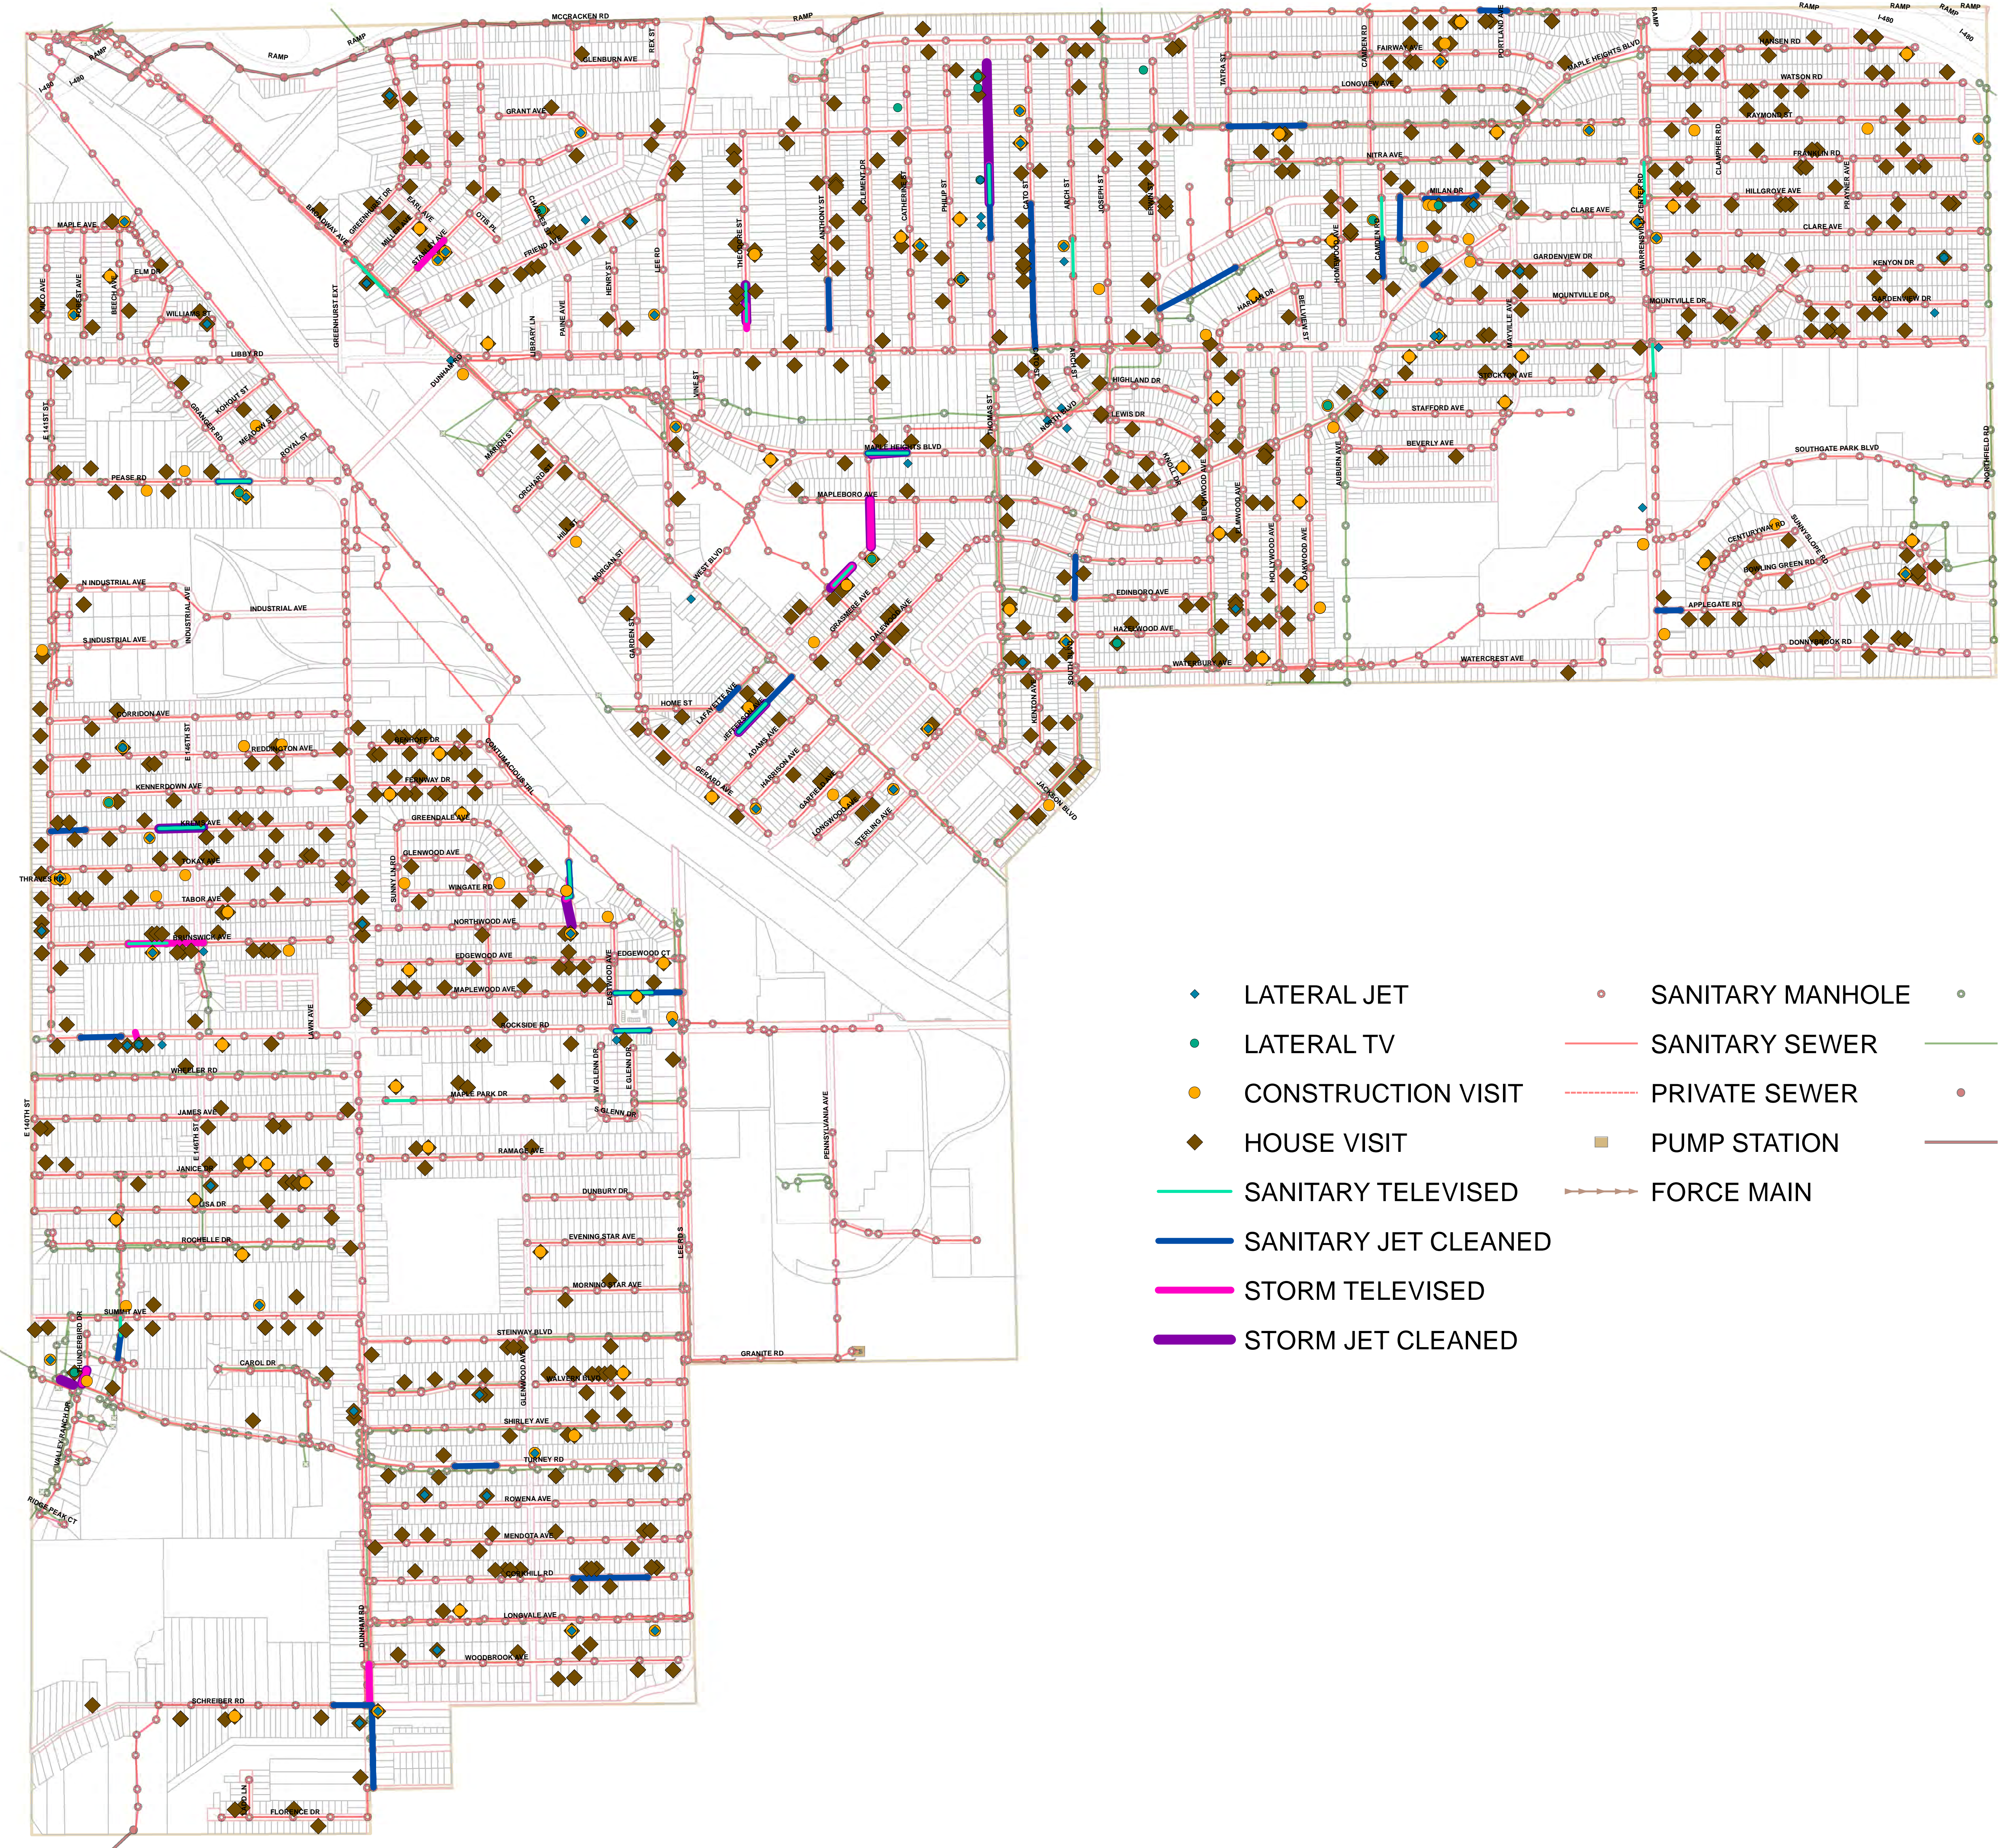

# MAPLE HEIGHTS 2017 Service History

- ◆ LATERAL JET
- LATERAL TV
- CONSTRUCTION VISIT
- ◆ HOUSE VISIT
- SANITARY TELEVISED
- SANITARY JET CLEANED
- STORM TELEVISED
- STORM JET CLEANED
- SANITARY MANHOLE
- SANITARY SEWER
- PRIVATE SEWER
- PUMP STATION
- FORCE MAIN
- STORM MANHOLE
- STORM SEWER
- NEORSD MANHOLE
- NEORSD SEWER
- RIGHT OF WAY
- CENTERLINE
- PARCEL
- MUNICIPALITY

NOTE: THIS MAP IS FOR GENERAL REVIEW PURPOSES ONLY; NO WARRANTIES, EXPRESSED OR IMPLIED, CONCERNING THE ACCURACY, RELIABILITY, OR SUITABILITY OF THIS DATA HAVE BEEN MADE. THE INFORMATION DISPLAYED IS CURRENT AS OF 12/31/2017.