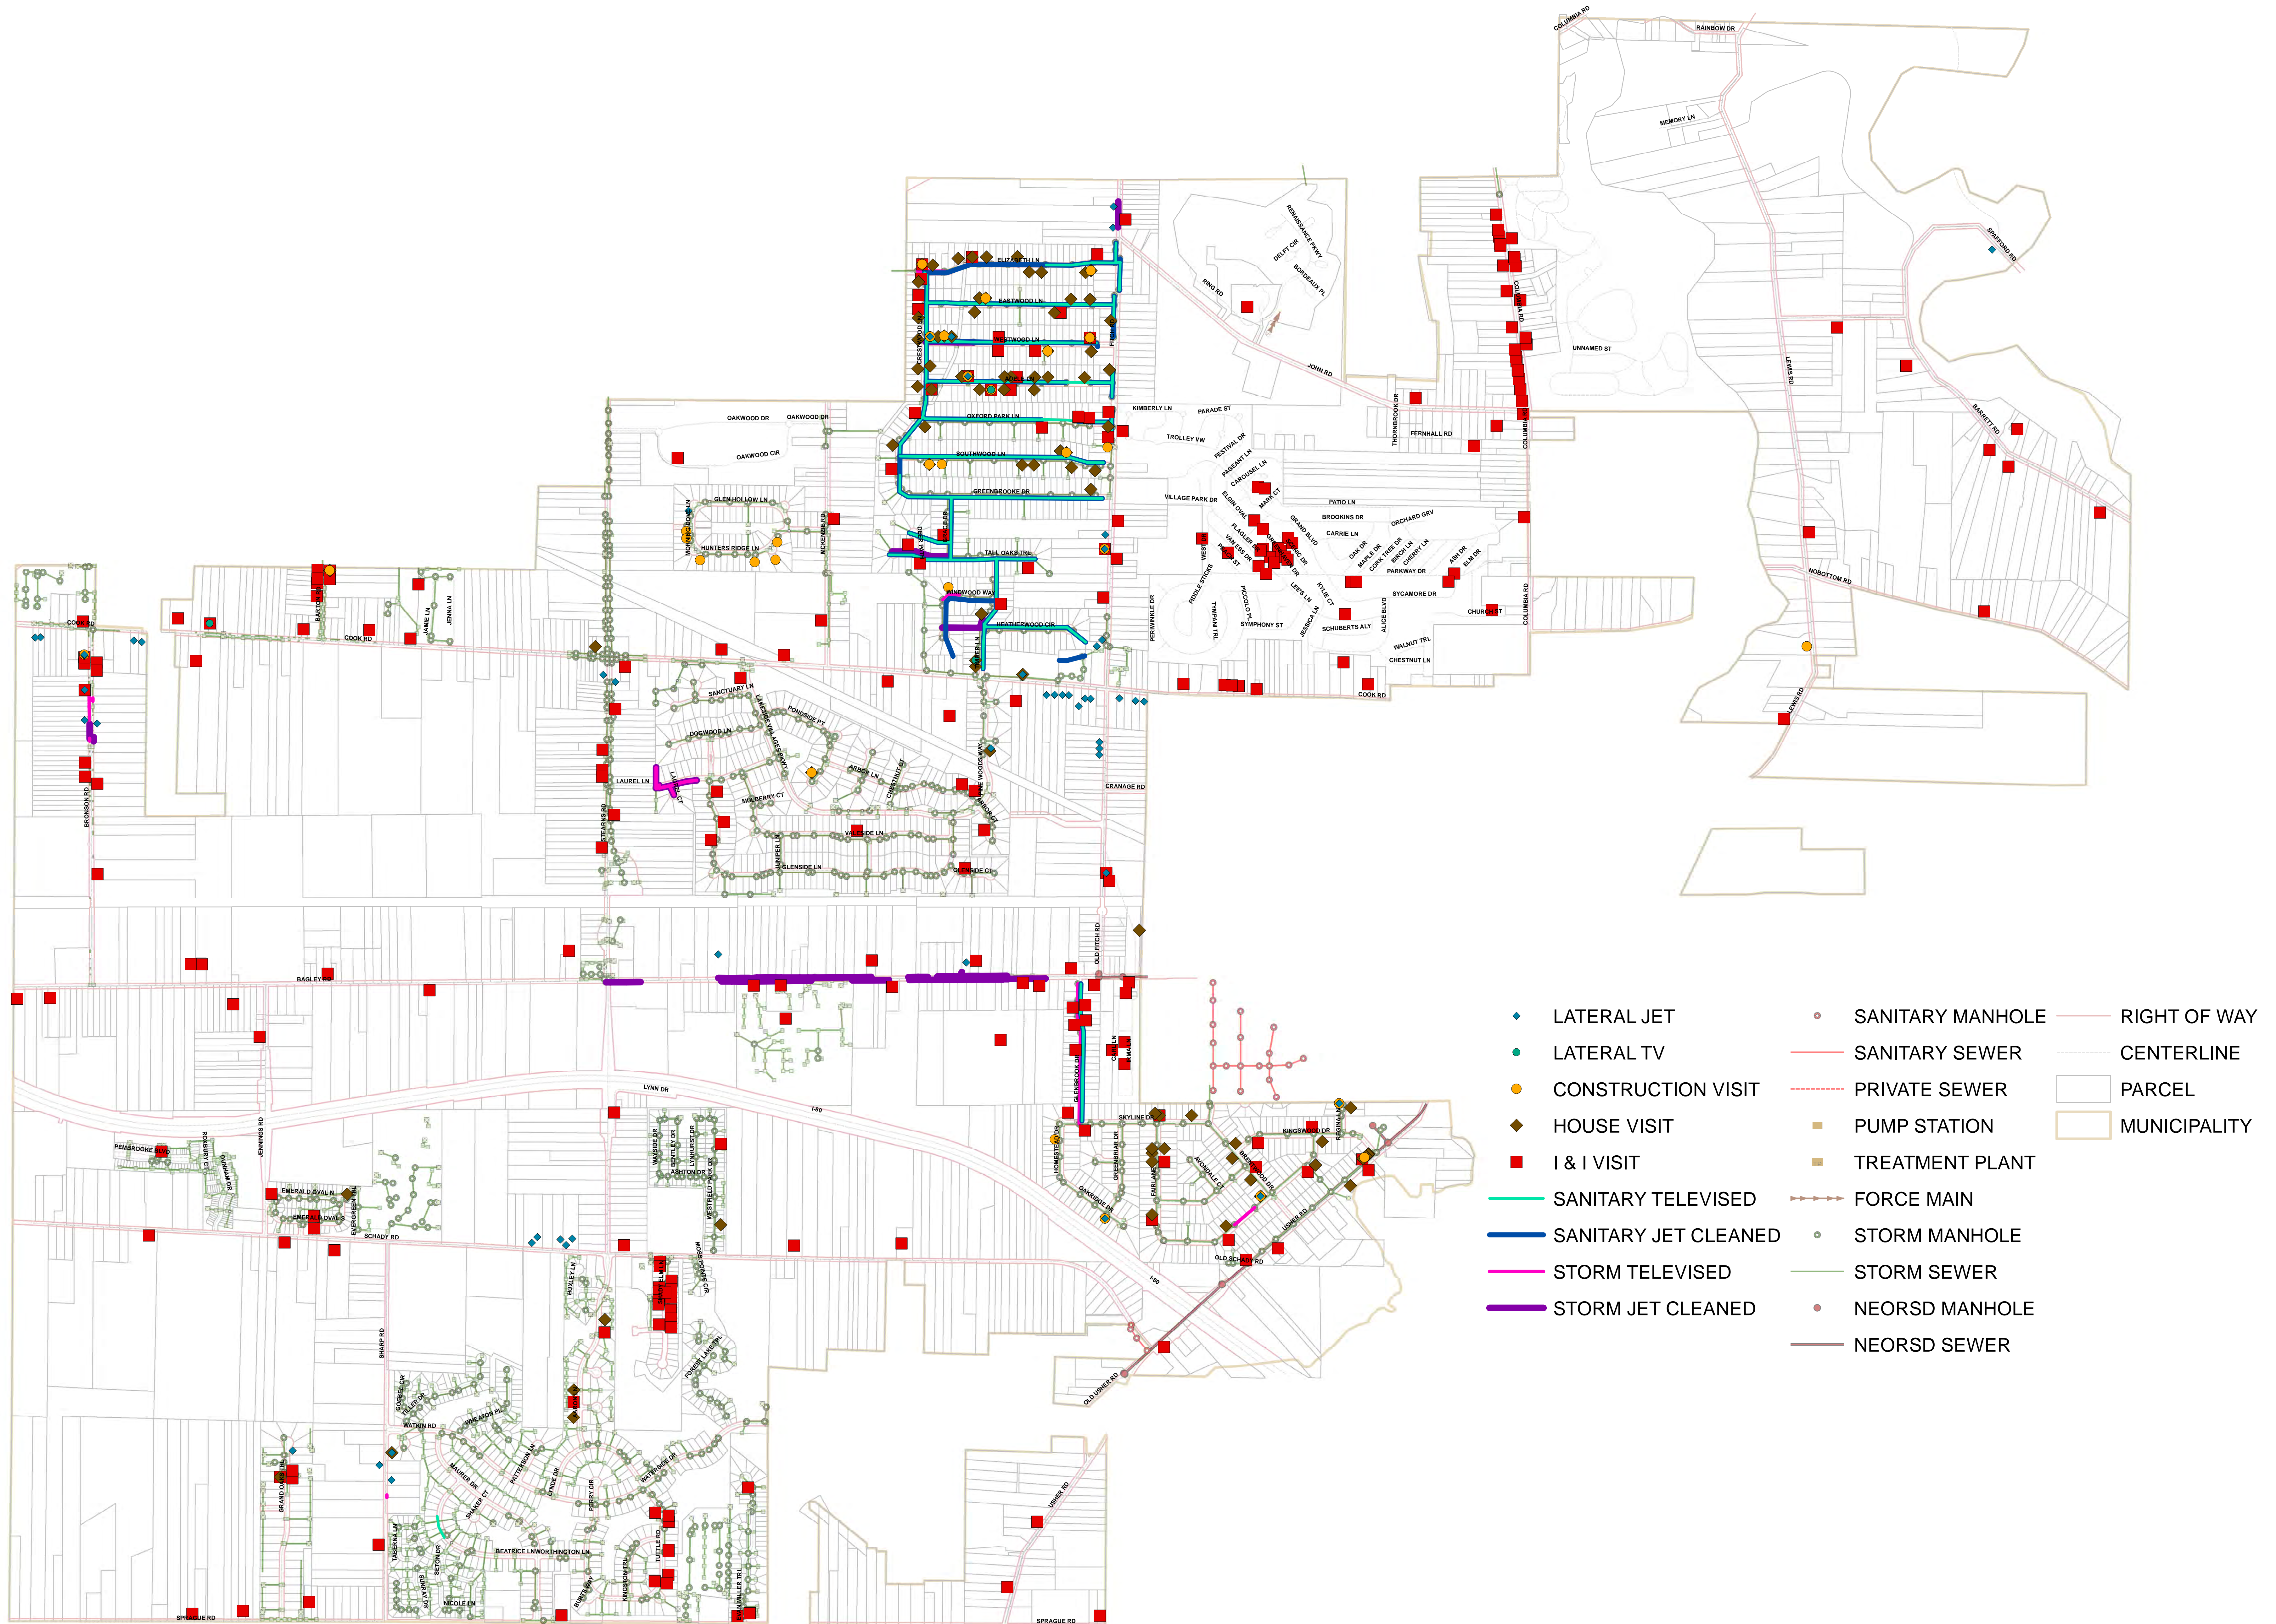

# OLMSTED TOWNSHIP 2017 Service History

MAINLINES MAY HAVE BEEN JET CLEANED OR TELEVISED MULTIPLE TIMES, THOUGH SYMBOLIZED ONLY ONCE. ADDRESS RECORDS MAY BE UNDER-REPRESENTED.  
NOTE: THIS MAP IS FOR GENERAL REVIEW PURPOSES ONLY; NO WARRANTIES, EXPRESSED OR IMPLIED, CONCERNING THE ACCURACY, RELIABILITY, OR SUITABILITY OF THIS DATA HAVE BEEN MADE. THE INFORMATION DISPLAYED IS CURRENT AS OF 12/31/2017.