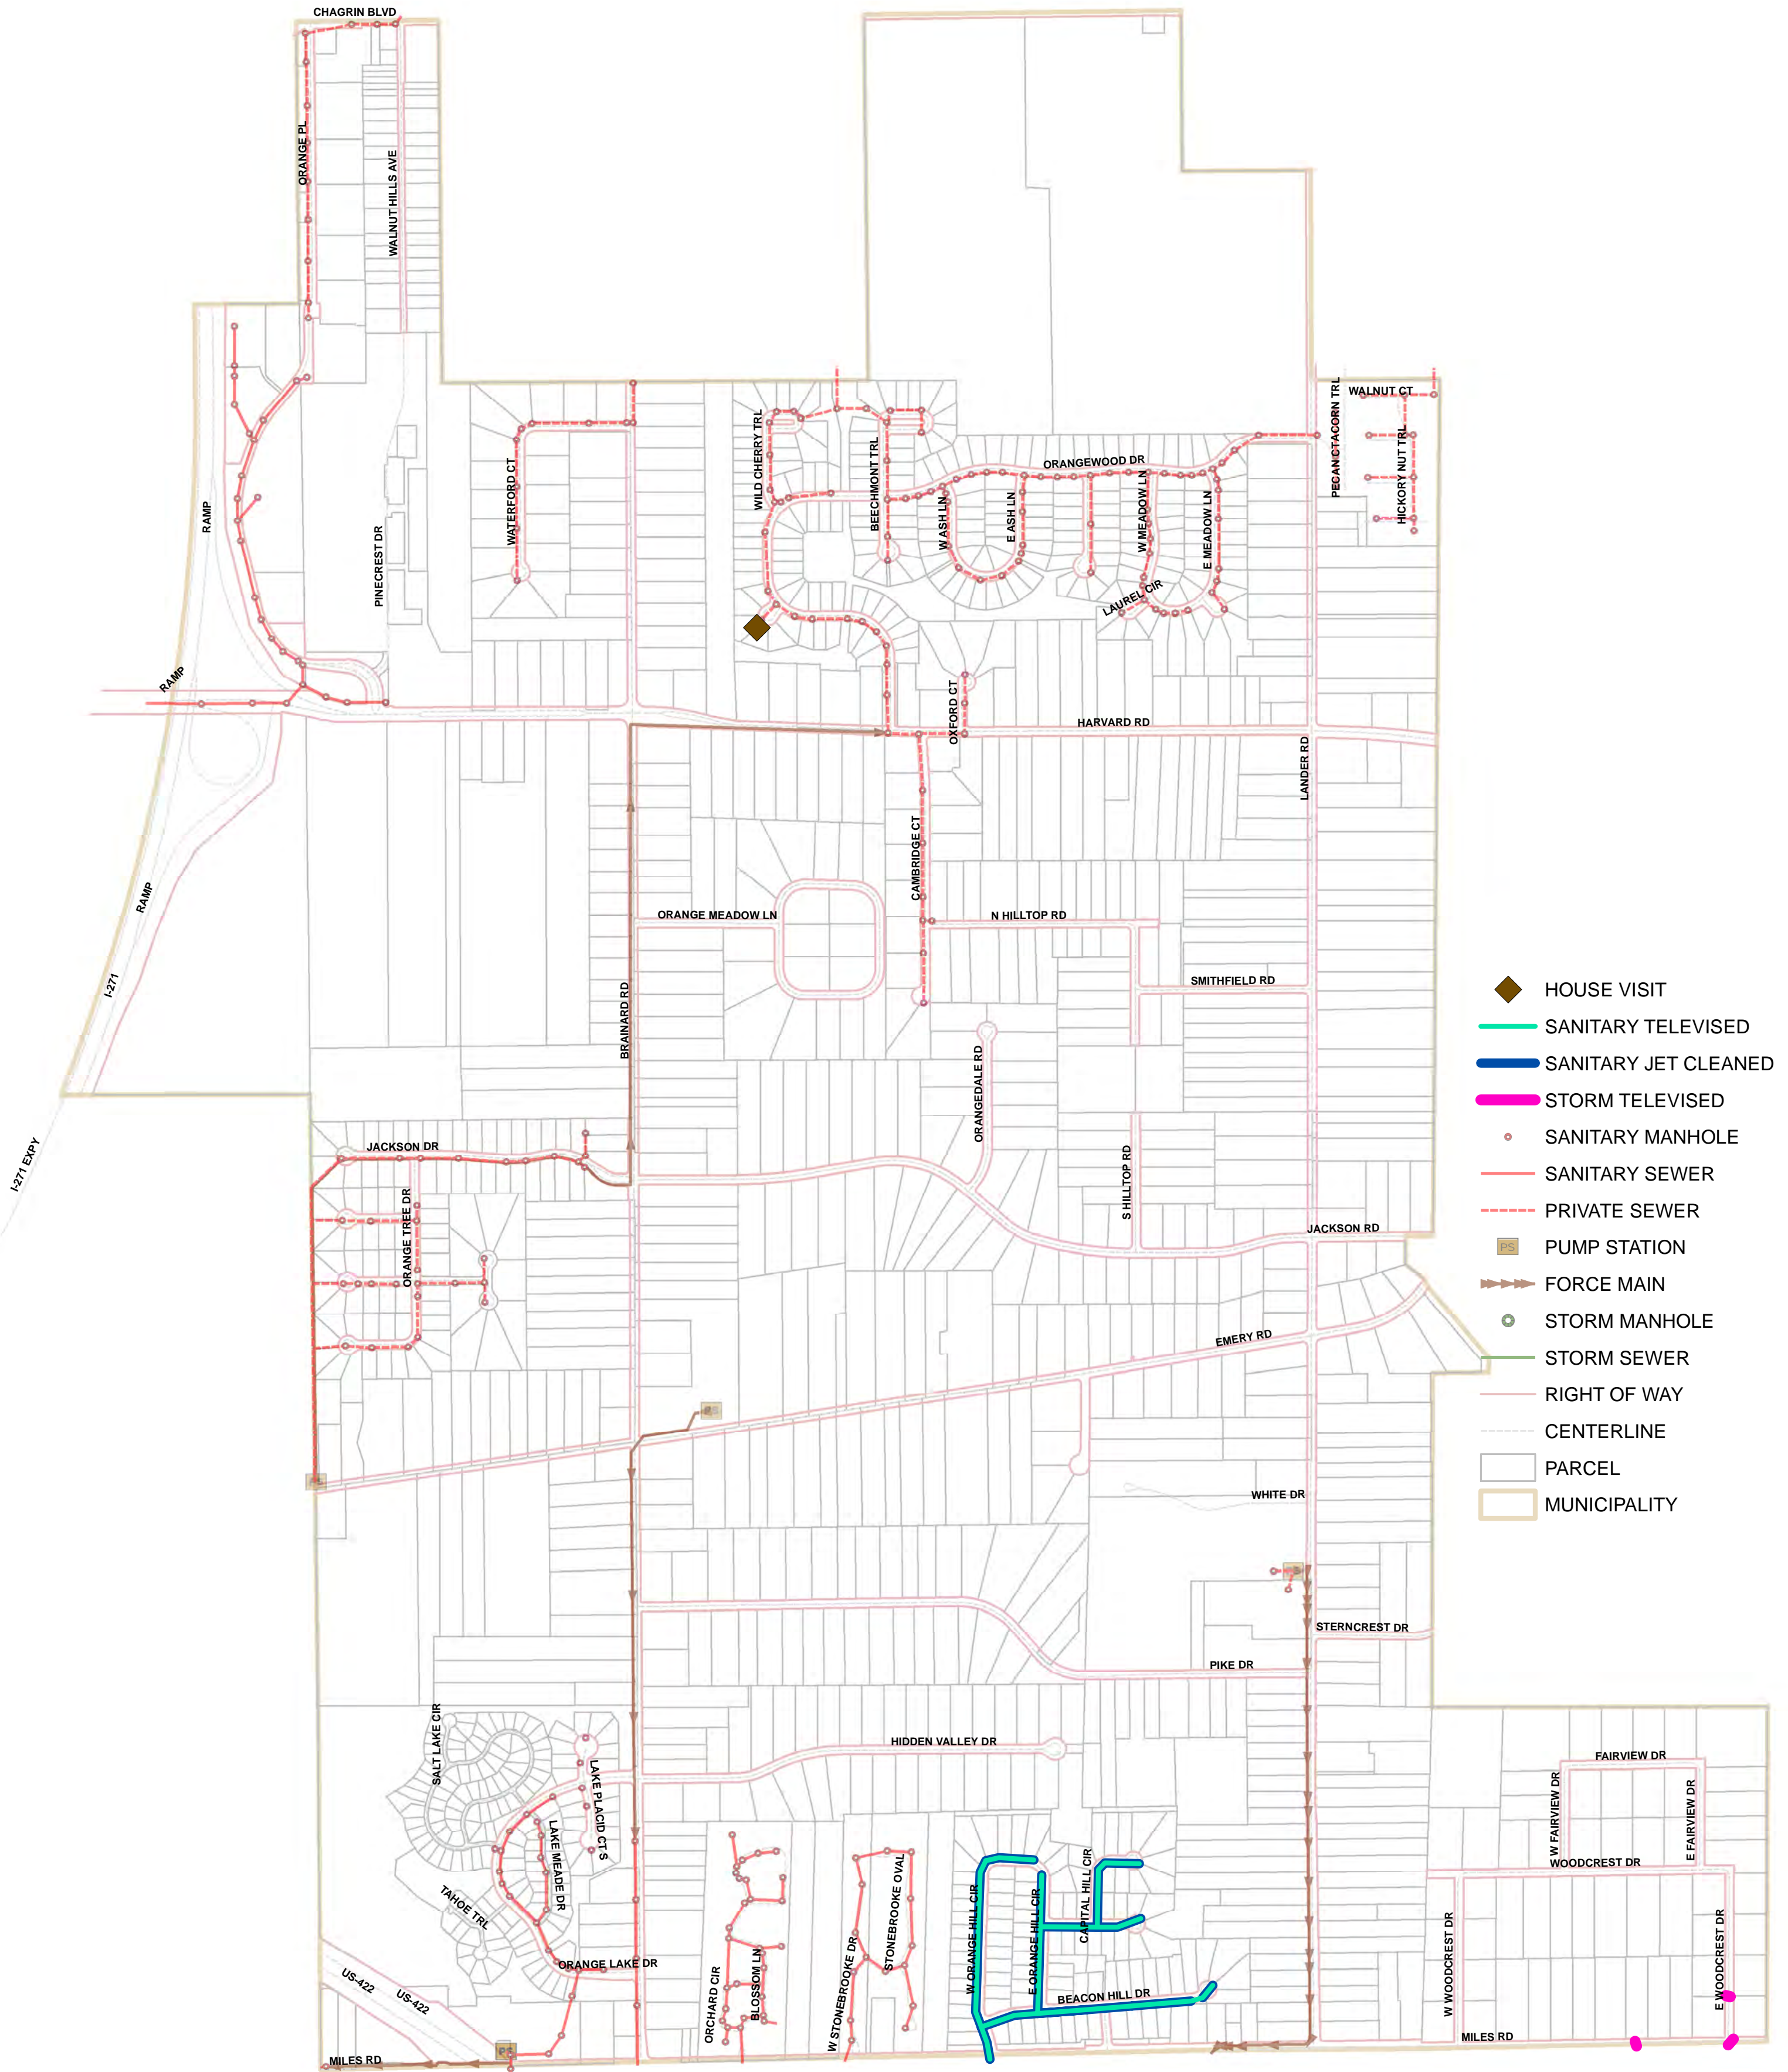

ORANGE VILLAGE 2017 Service History

MAINLINES MAY HAVE BEEN JET CLEANED OR TELEVISED MULTIPLE TIMES, THOUGH SYMBOLIZED ONLY ONCE. ADDRESS RECORDS MAY BE UNDER-REPRESENTED.
NOTE: THIS MAP IS FOR GENERAL REVIEW PURPOSES ONLY; NO WARRANTIES, EXPRESSED OR IMPLIED, CONCERNING THE ACCURACY, RELIABILITY, OR SUITABILITY OF THIS DATA HAVE BEEN MADE. THE INFORMATION DISPLAYED IS CURRENT AS OF 12/31/2017.