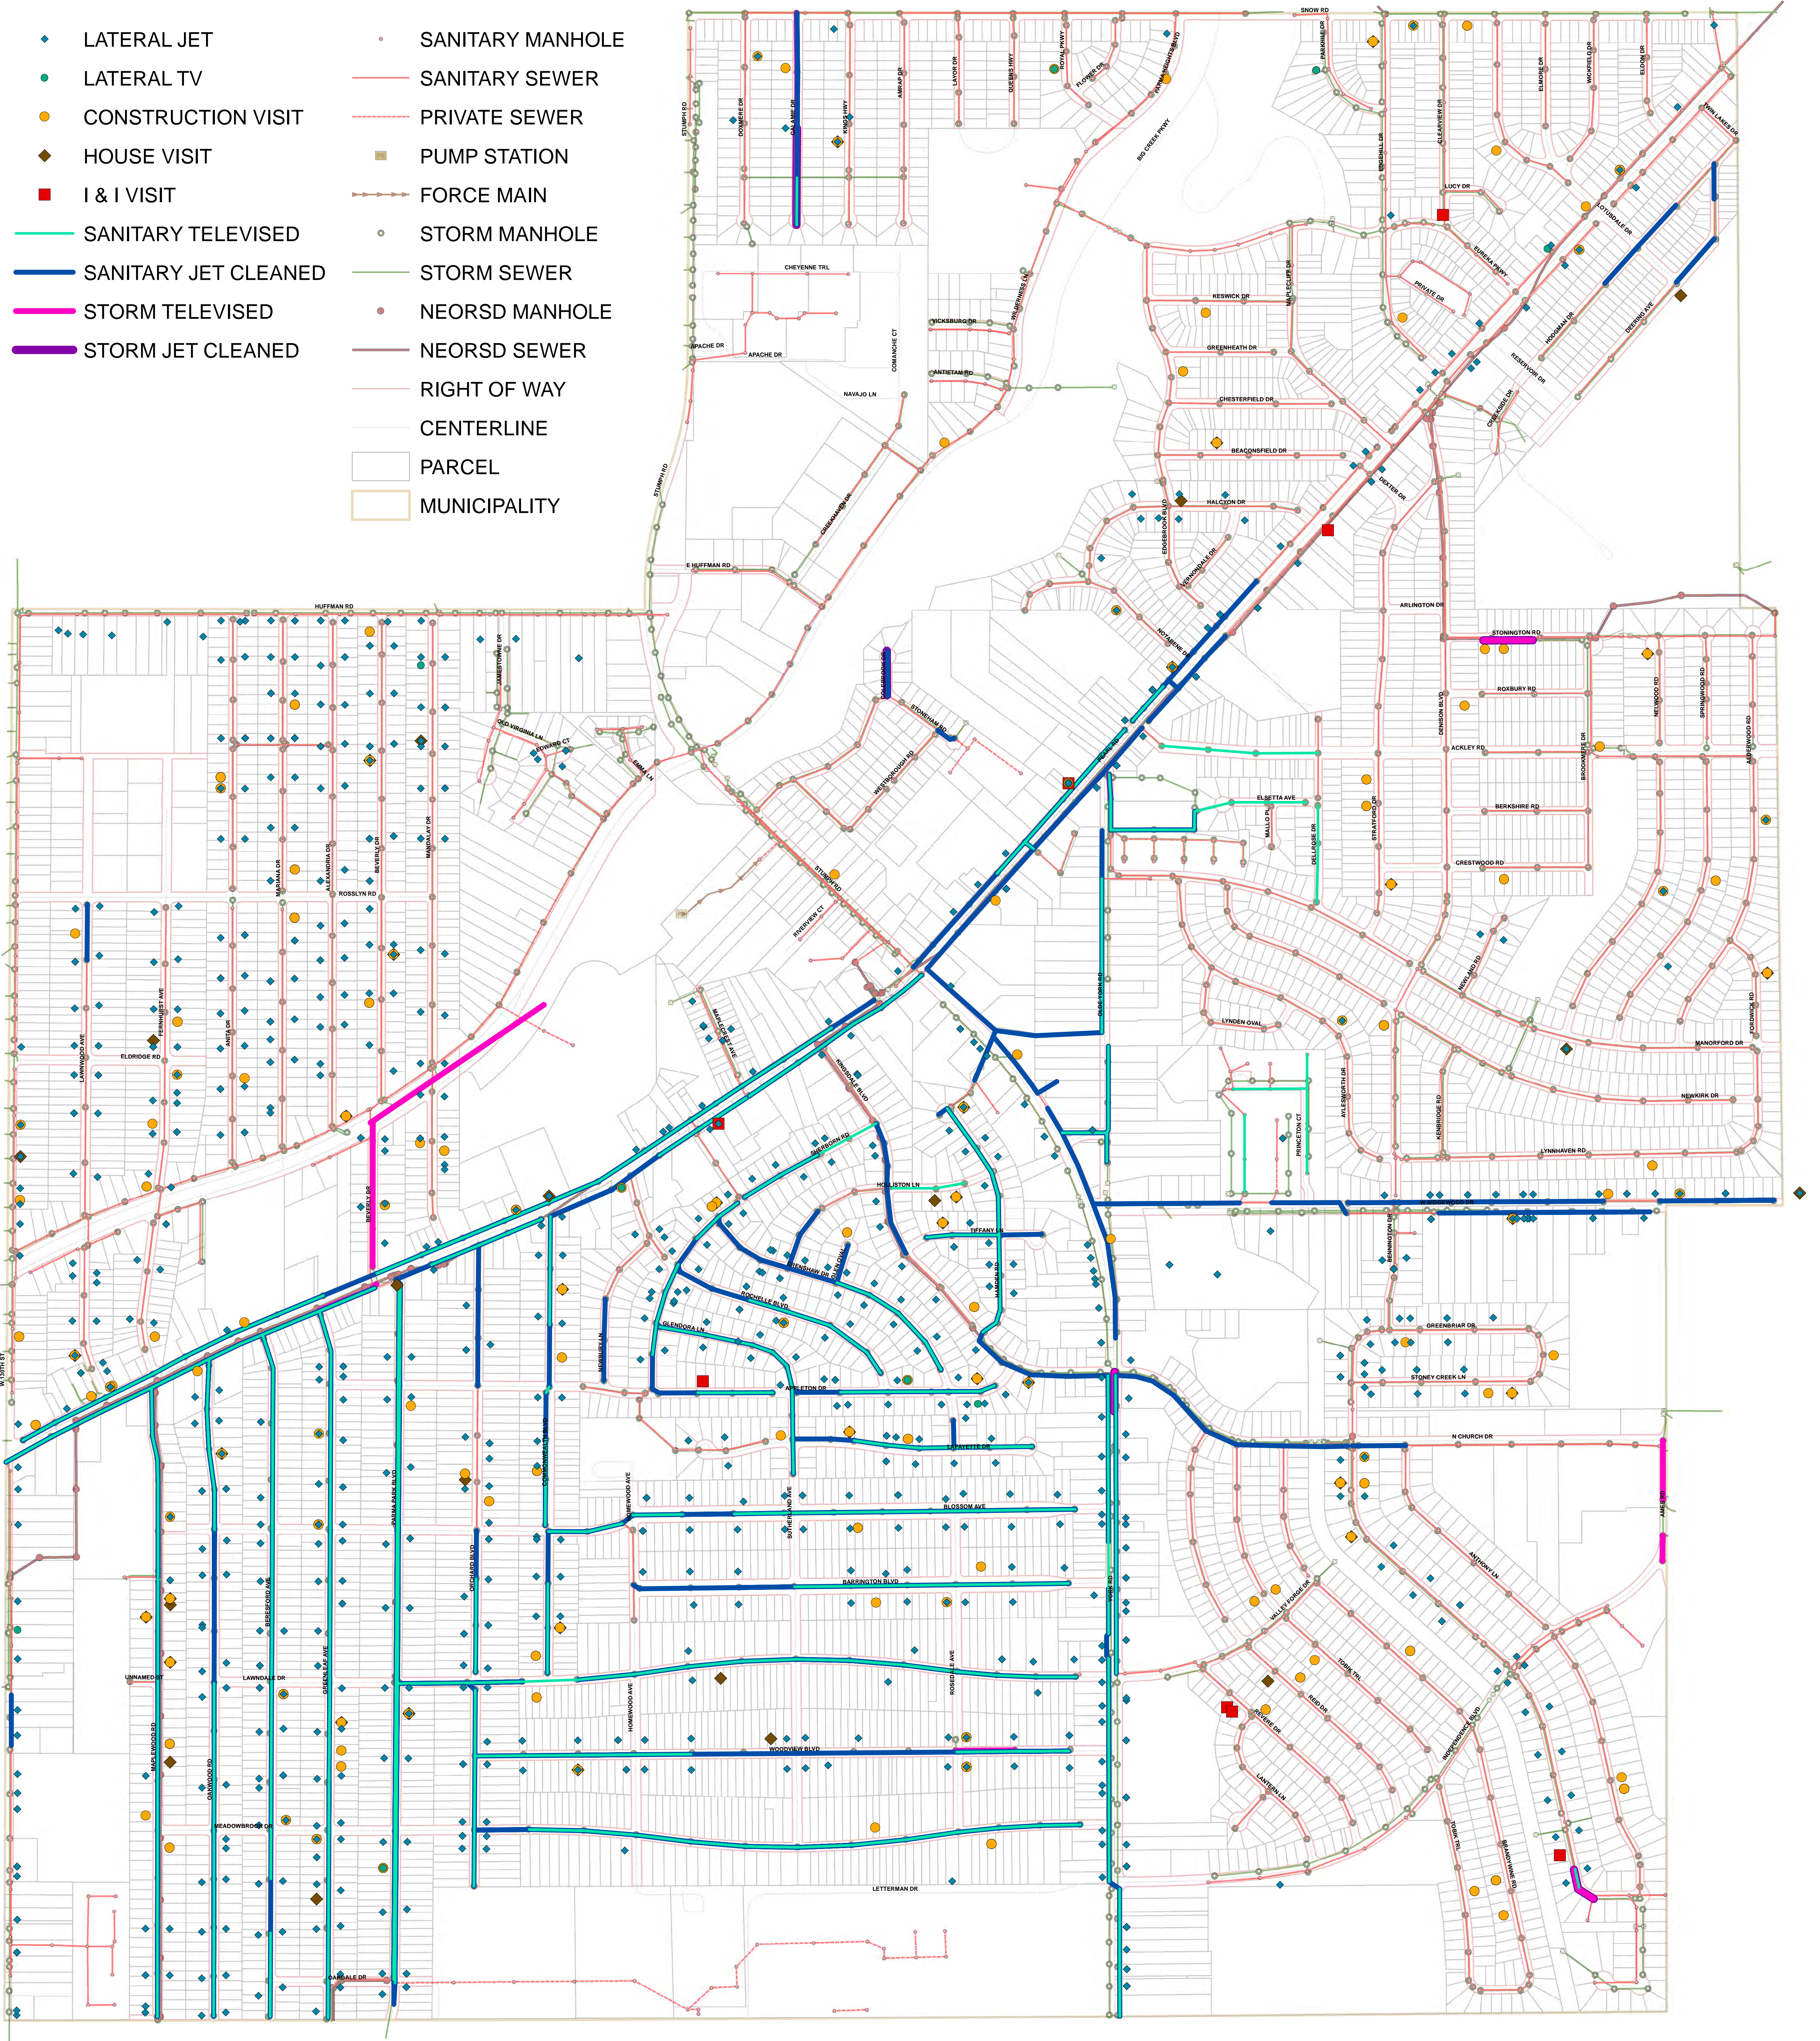

PARMA HEIGHTS 2017 Service History

- ◆ LATERAL JET
- LATERAL TV
- CONSTRUCTION VISIT
- ◆ HOUSE VISIT
- I & I VISIT
- SANITARY TELEVISED
- SANITARY JET CLEANED
- STORM TELEVISED
- STORM JET CLEANED
- SANITARY MANHOLE
- SANITARY SEWER
- PRIVATE SEWER
- PUMP STATION
- FORCE MAIN
- STORM MANHOLE
- STORM SEWER
- NEORS D MANHOLE
- NEORS D SEWER
- RIGHT OF WAY
- CENTERLINE
- PARCEL
- MUNICIPALITY

NOTE: THIS MAP IS FOR GENERAL REVIEW PURPOSES ONLY; NO WARRANTIES, EXPRESSED OR IMPLIED, CONCERNING THE ACCURACY, RELIABILITY, OR SUITABILITY OF THIS DATA HAVE BEEN MADE. THE INFORMATION DISPLAYED IS CURRENT AS OF 12/31/2017.