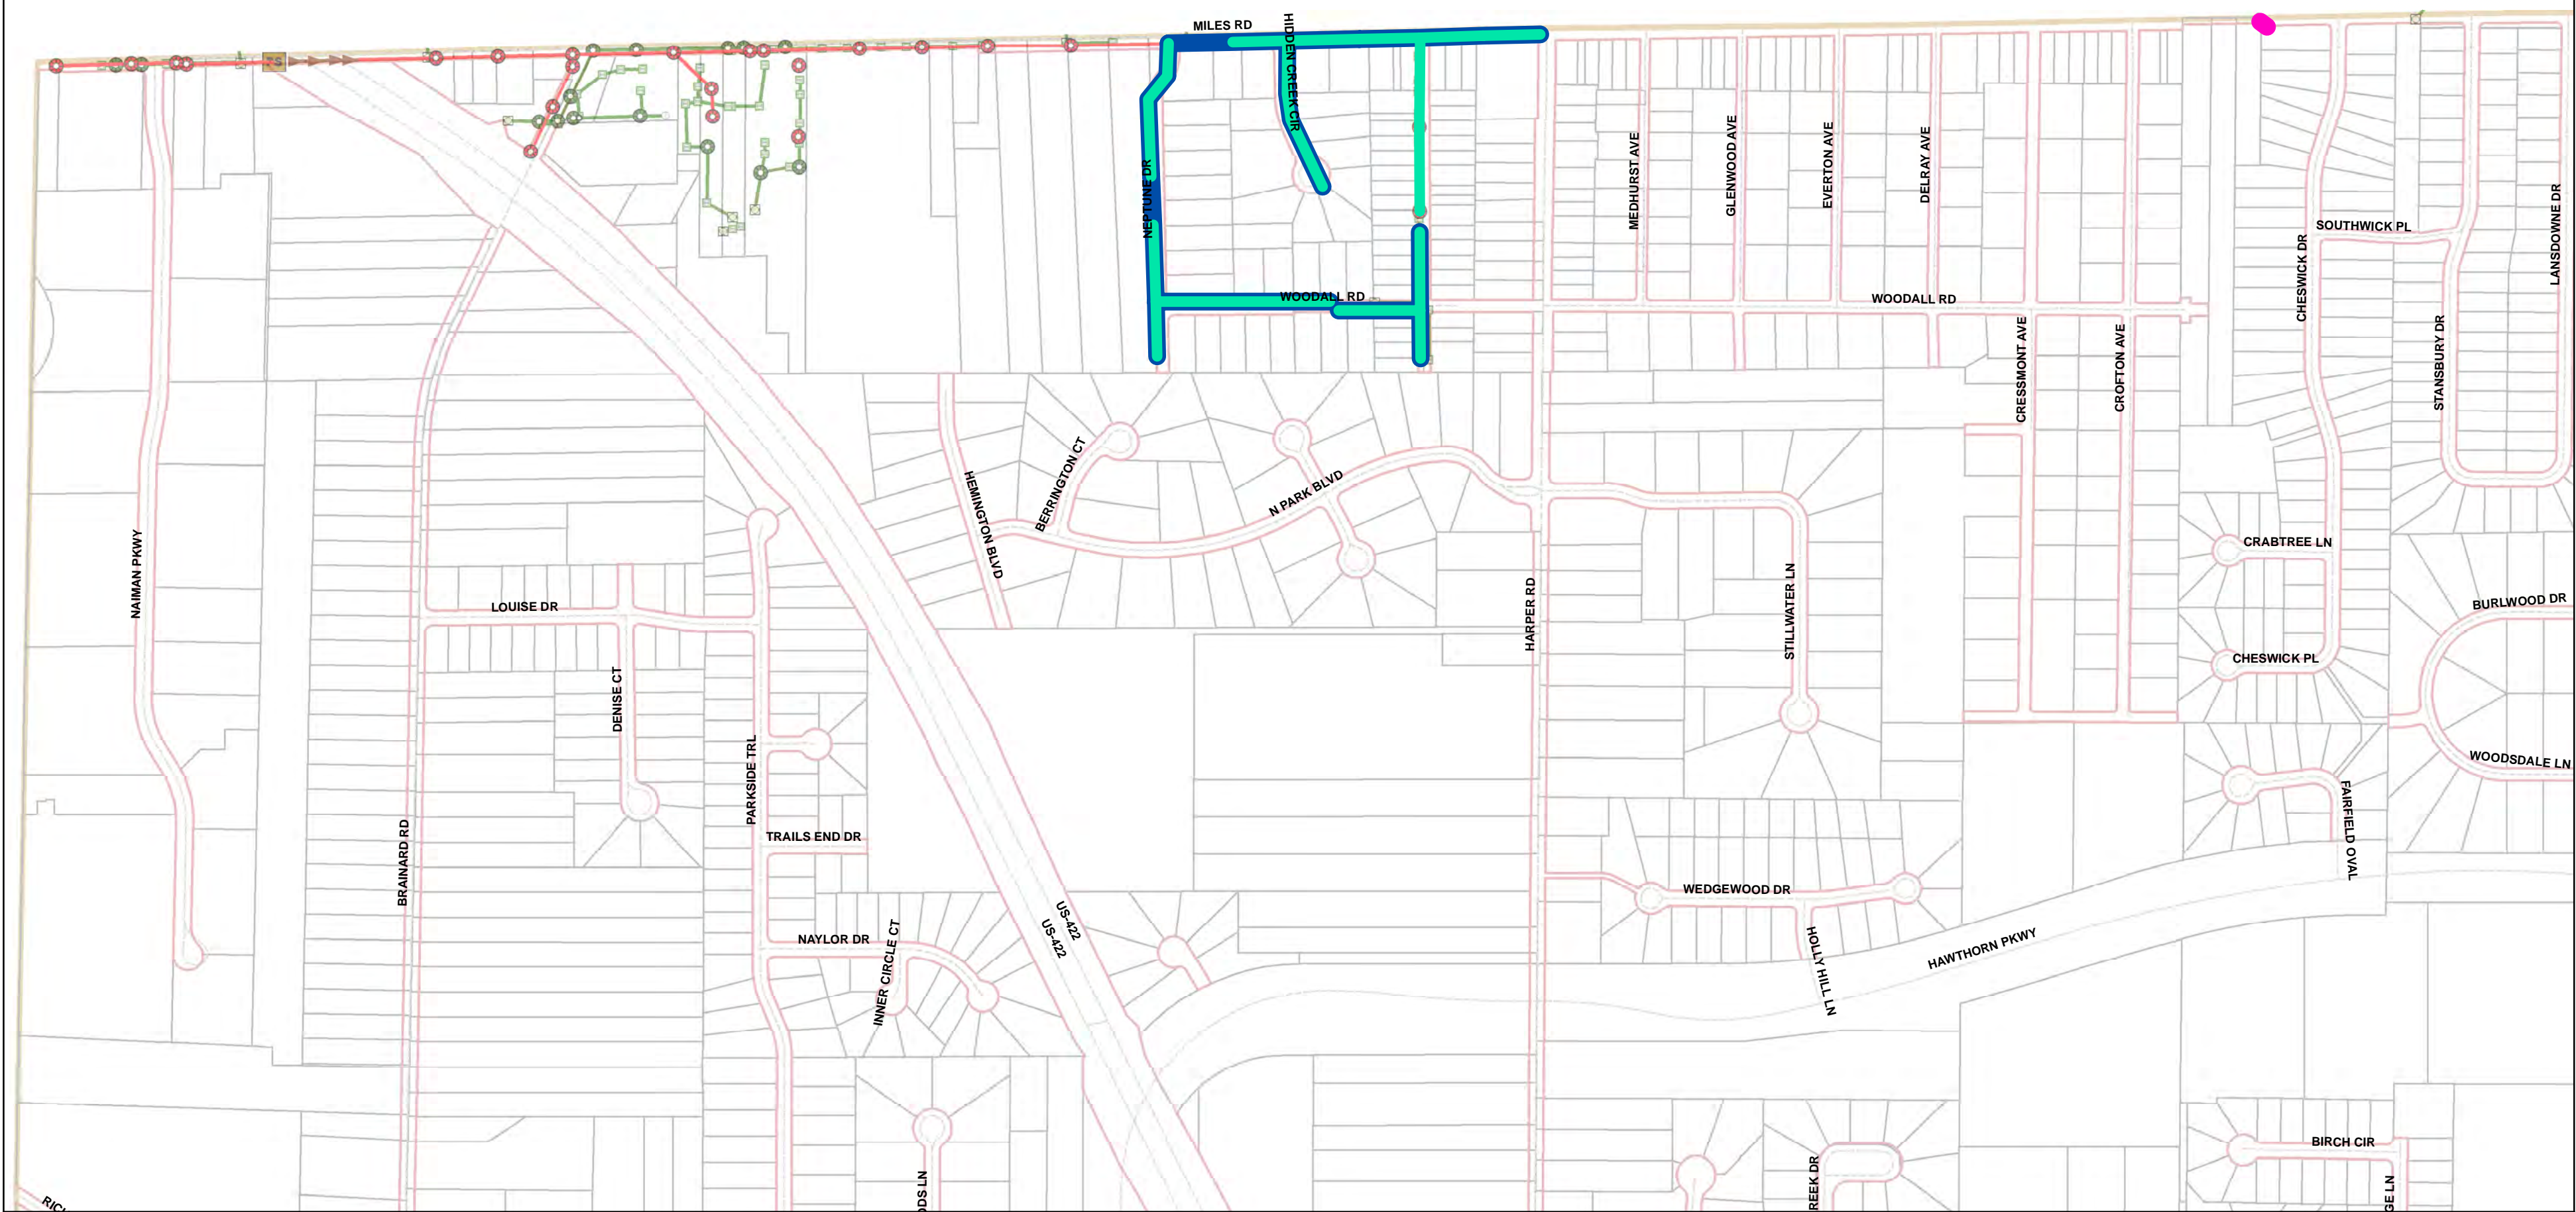

SOLON

2017 Service History

- SANITARY TELEVISED
- SANITARY JET CLEANED
- STORM TELEVISED
- SANITARY MANHOLE
- SANITARY SEWER
- PUMP STATION
- STORM MANHOLE
- STORM SEWER
- ▶▶▶ FORCE MAIN
- RIGHT OF WAY
- - - CENTERLINE
- PARCEL
- MUNICIPALITY

NOTE: THIS MAP IS FOR GENERAL REVIEW PURPOSES ONLY; NO WARRANTIES, EXPRESSED OR IMPLIED, CONCERNING THE ACCURACY, RELIABILITY, OR SUITABILITY OF THIS DATA HAVE BEEN MADE. THE INFORMATION DISPLAYED IS CURRENT AS OF 12/31/2017.