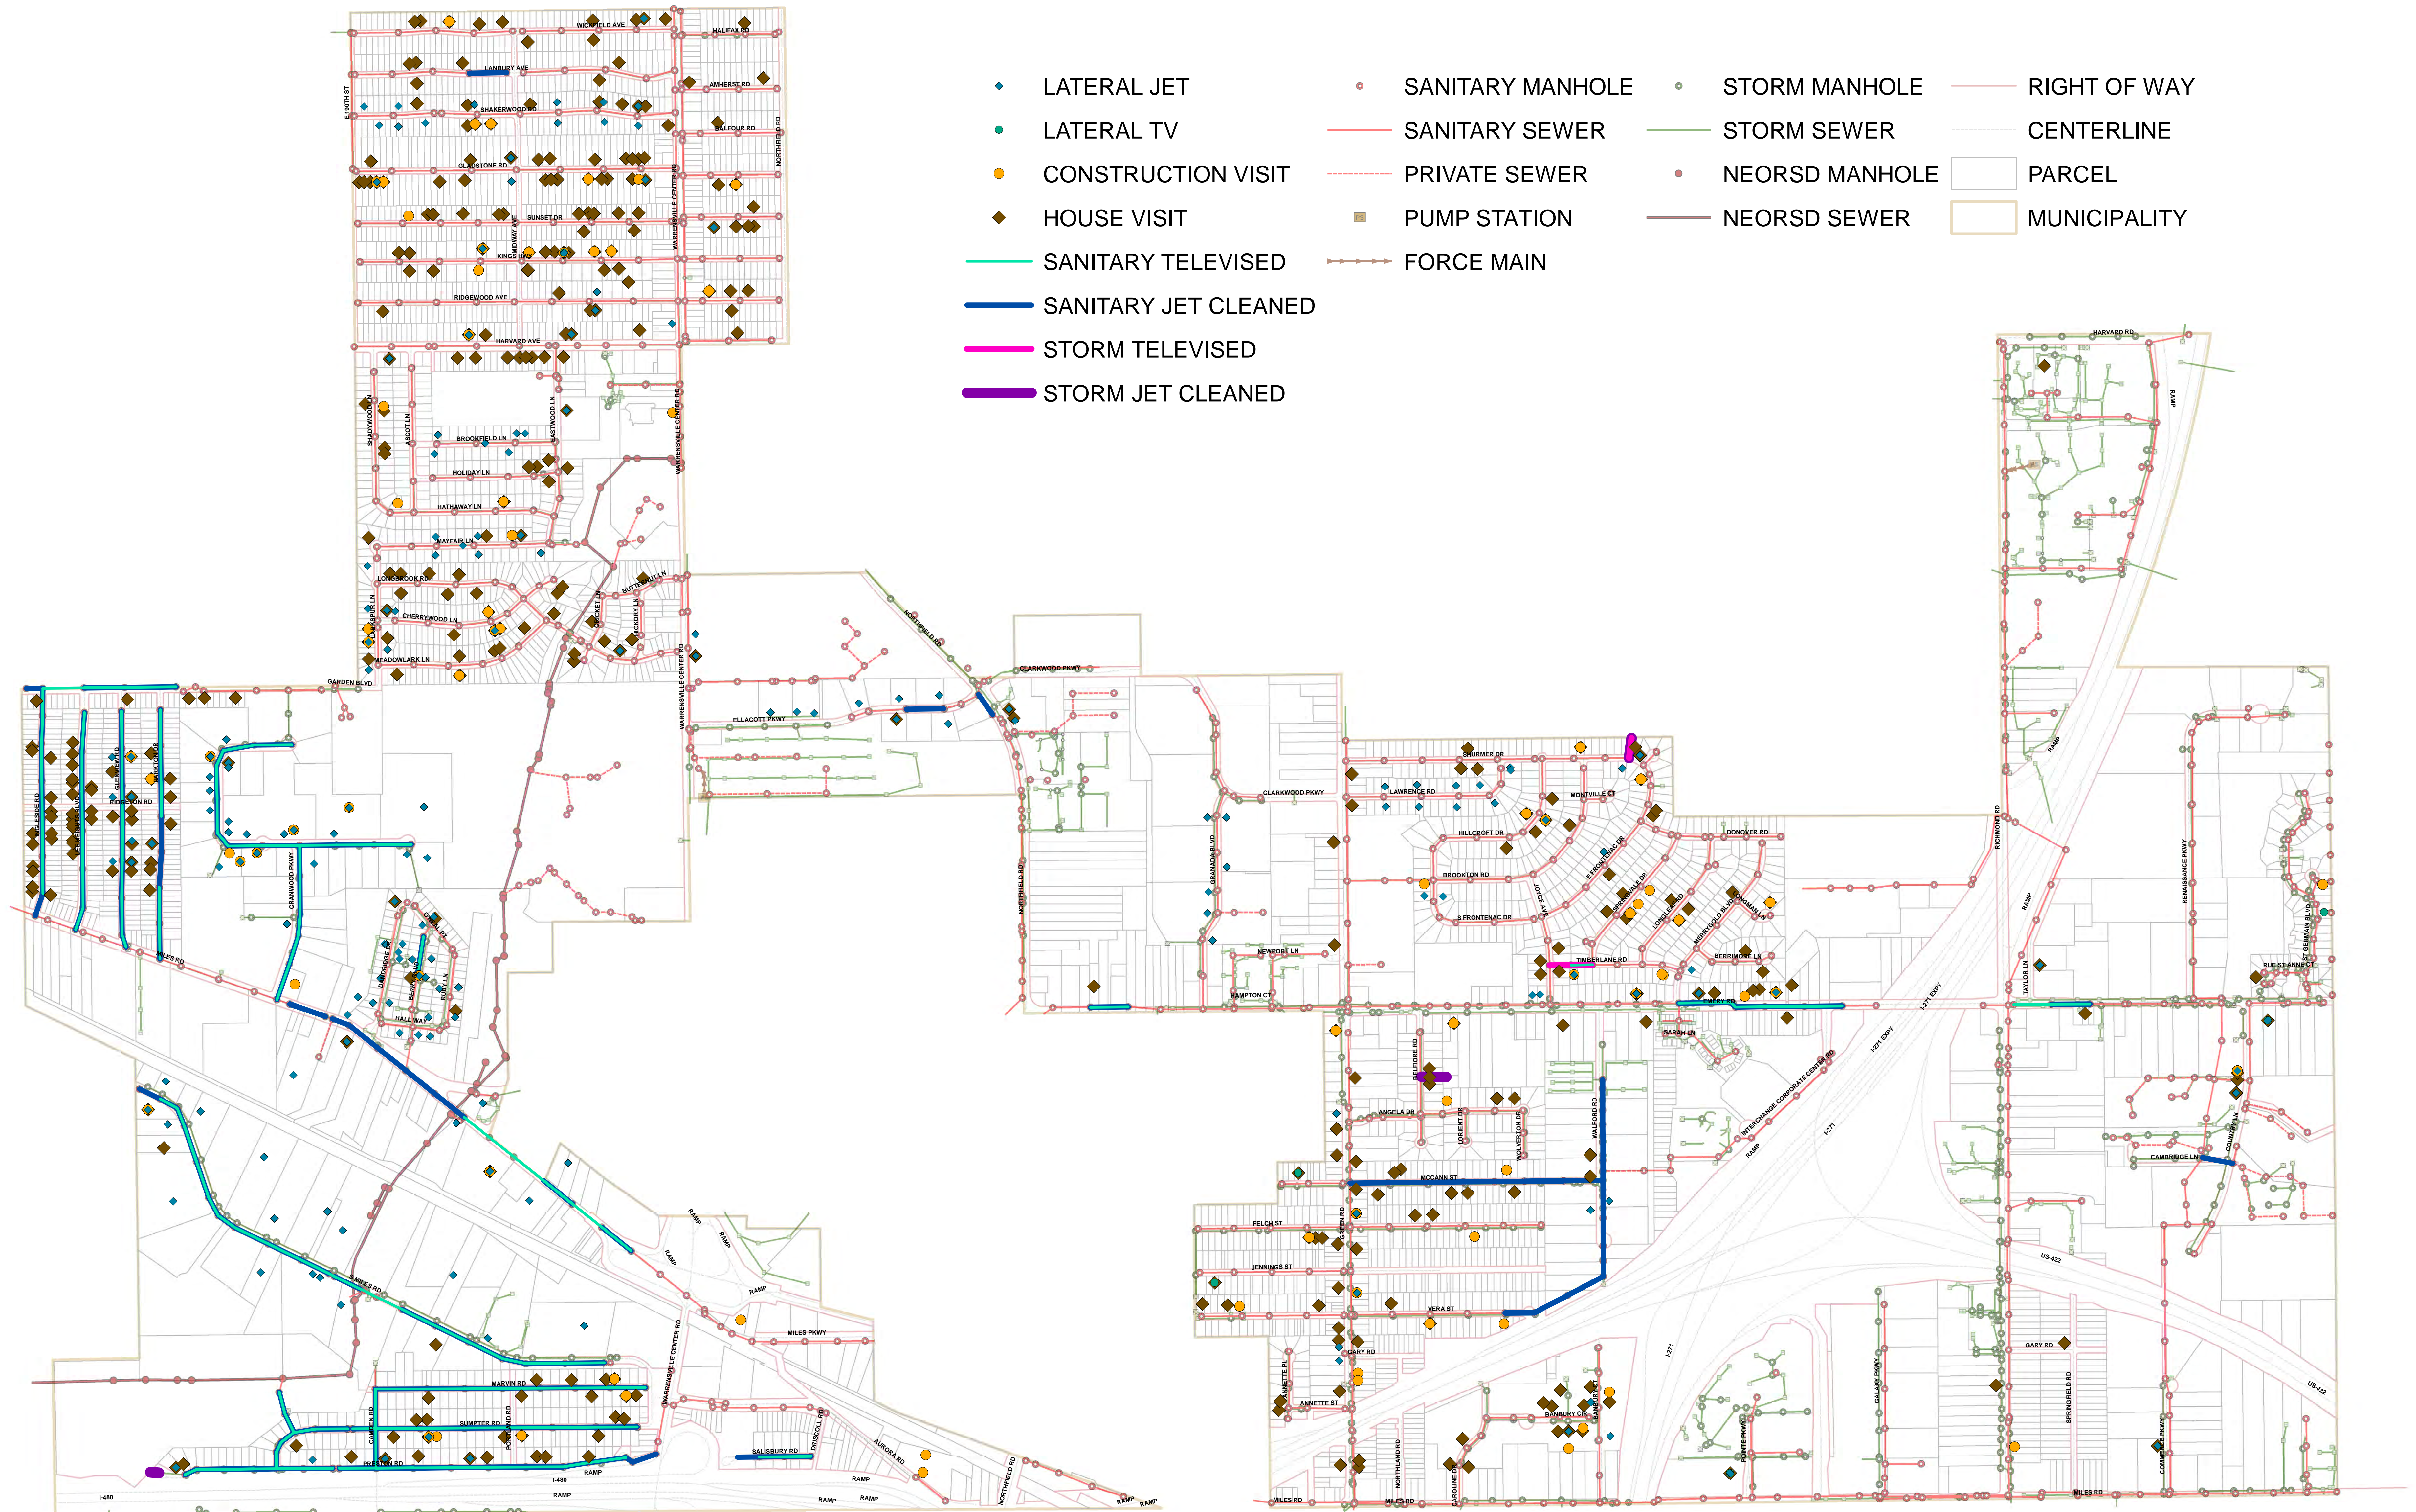

WARRENSVILLE HEIGHTS 2017 Service History

MAINLINES MAY HAVE BEEN JET CLEANED OR TELEVISIED MULTIPLE TIMES, THOUGH SYMBOLIZED ONLY ONCE. ADDRESS RECORDS MAY BE UNDER-REPRESENTED.
 NOTE: THIS MAP IS FOR GENERAL REVIEW PURPOSES ONLY; NO WARRANTIES, EXPRESSED OR IMPLIED, CONCERNING THE ACCURACY, RELIABILITY, OR SUITABILITY OF THIS DATA HAVE BEEN MADE. THE INFORMATION DISPLAYED IS CURRENT AS OF 12/31/2017.