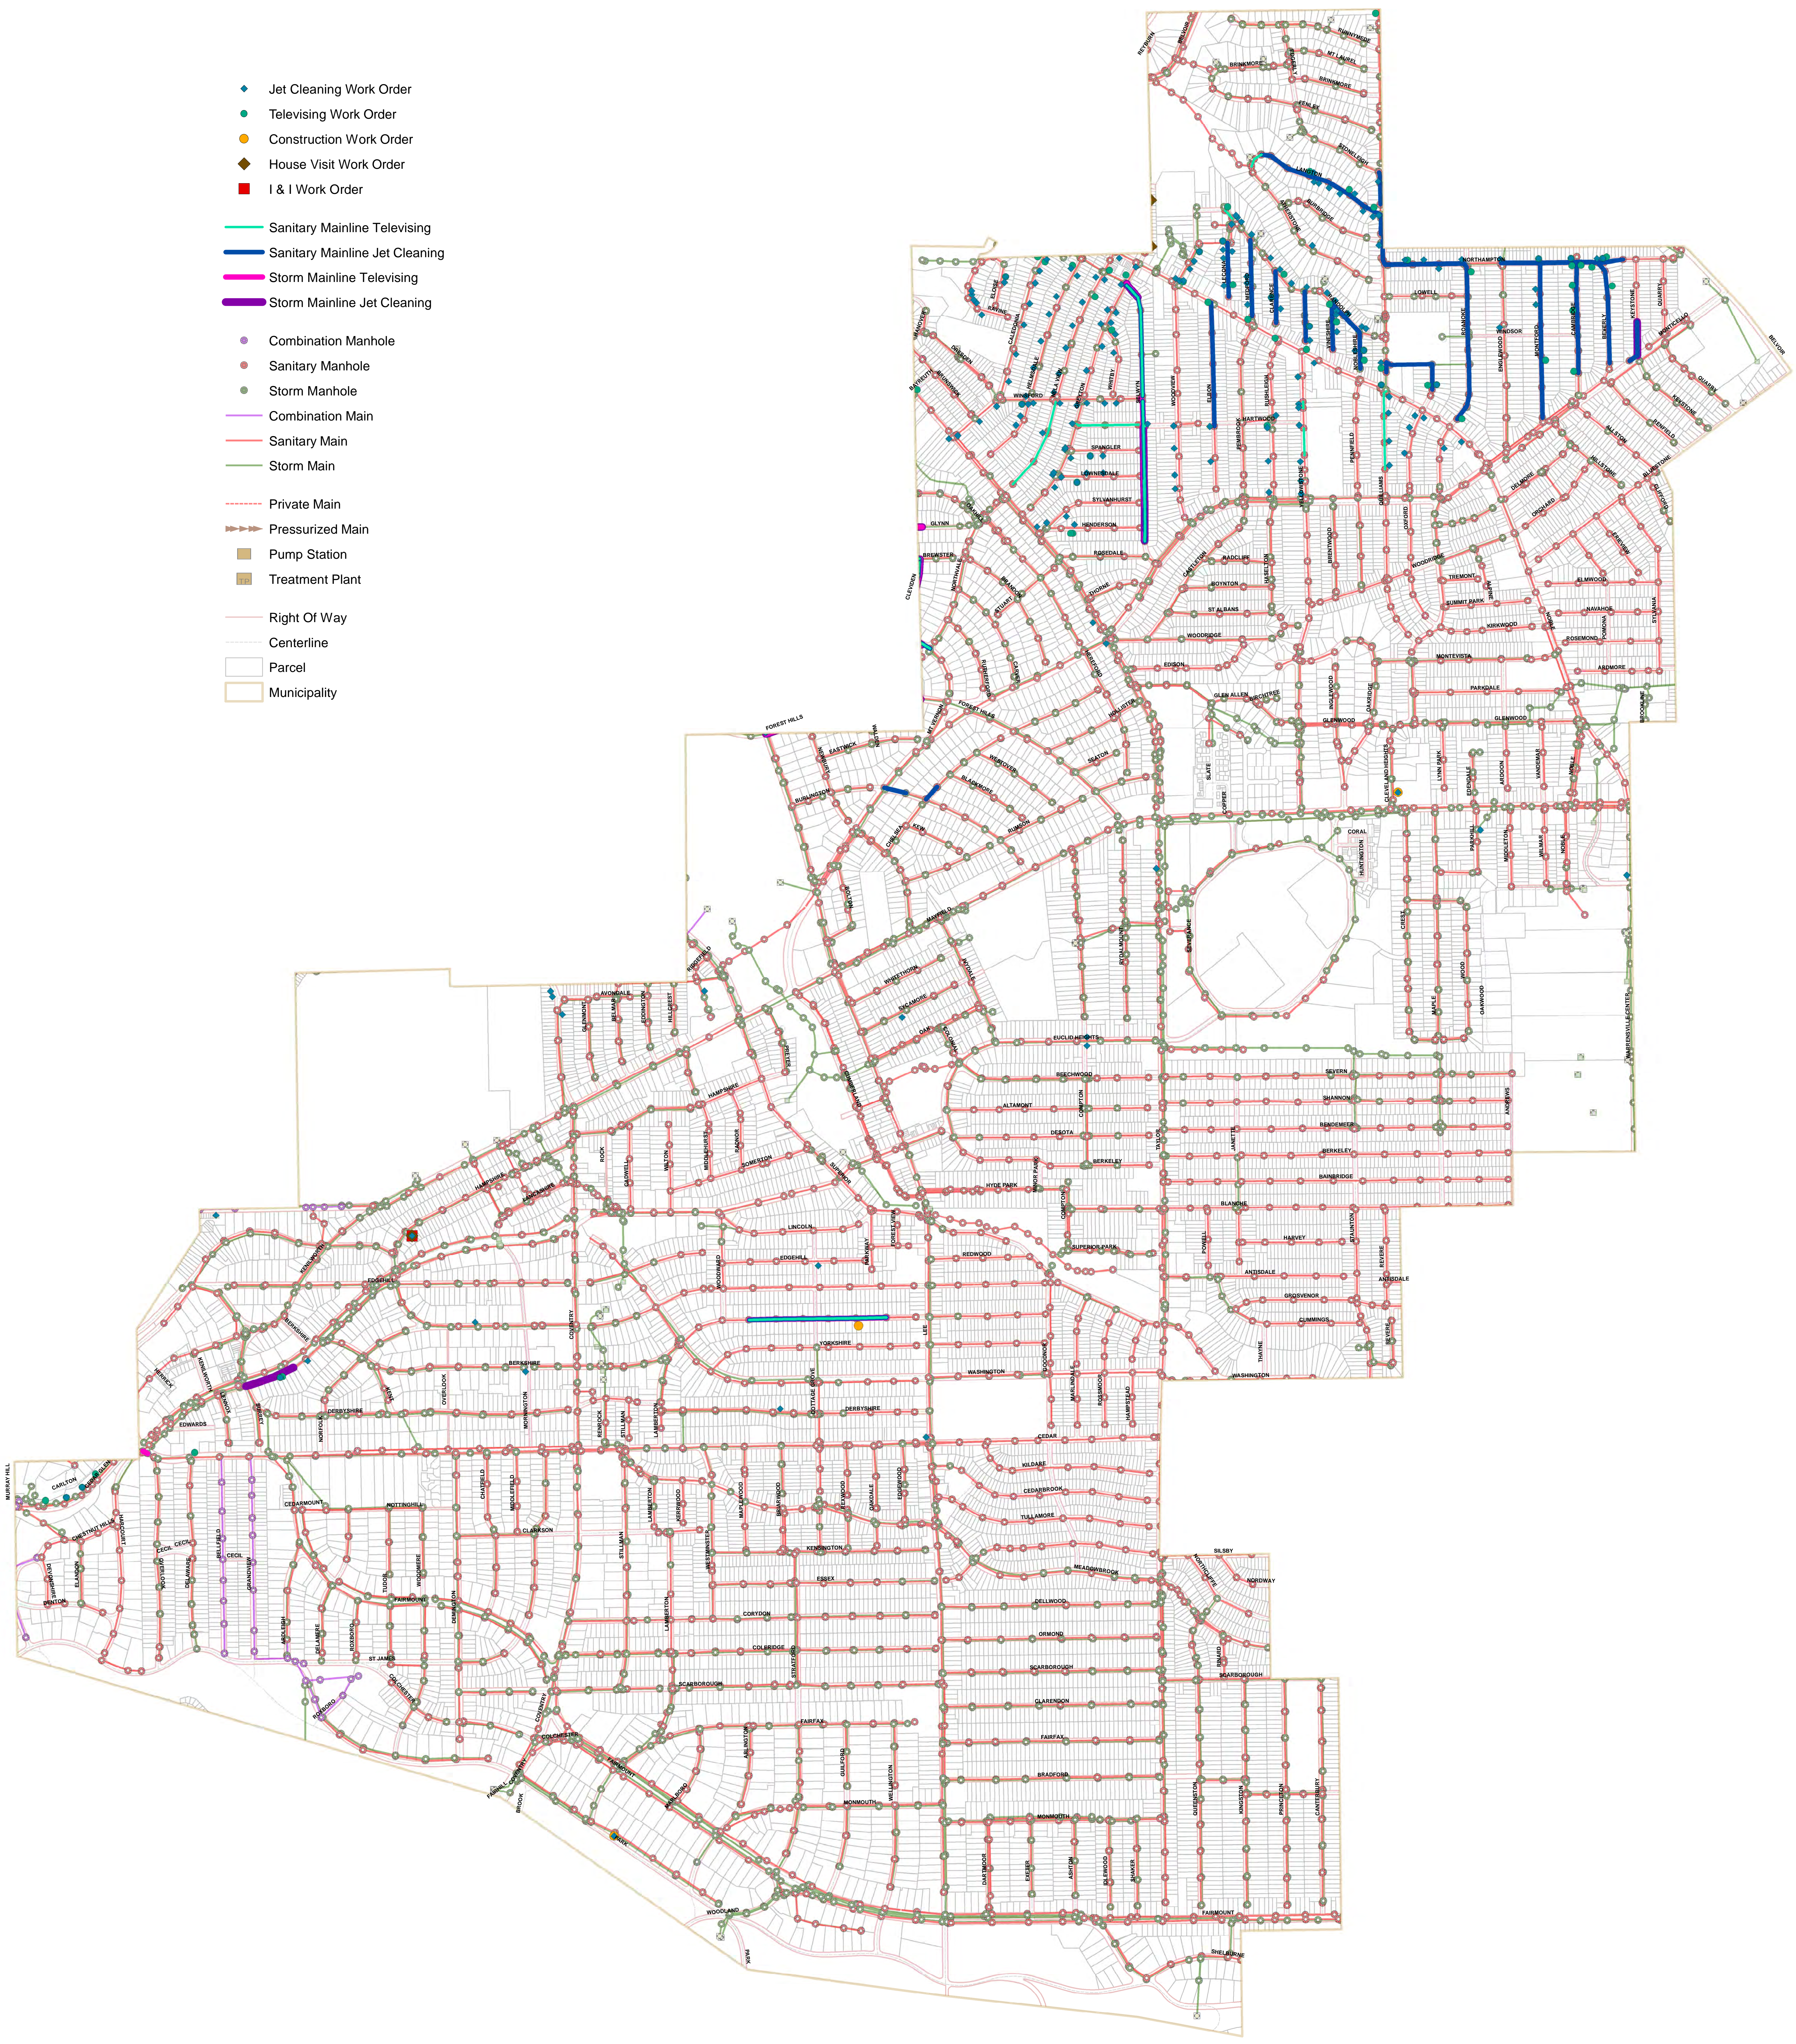

Cleveland Heights

2018 Service History

- ◆ Jet Cleaning Work Order
- Televising Work Order
- Construction Work Order
- ◆ House Visit Work Order
- I & I Work Order

- Sanitary Mainline Televising
- Sanitary Mainline Jet Cleaning
- Storm Mainline Televising
- Storm Mainline Jet Cleaning

- Combination Manhole
- Sanitary Manhole
- Storm Manhole
- Combination Main
- Sanitary Main
- Storm Main

- Private Main
- Pressurized Main
- Pump Station
- Treatment Plant

- Right Of Way
- Centerline
- Parcel
- Municipality

Note: Mainlines may have been Jet Cleaned or Televised multiple times, though symbolized only once. Address records may be under-represented. This map is for general review purposes only; no warranties, expressed or implied, concerning the accuracy, reliability, or suitability of this data have been made. The source of the data shown should be contacted for any official records. The information displayed is current as of 12/31/2018.