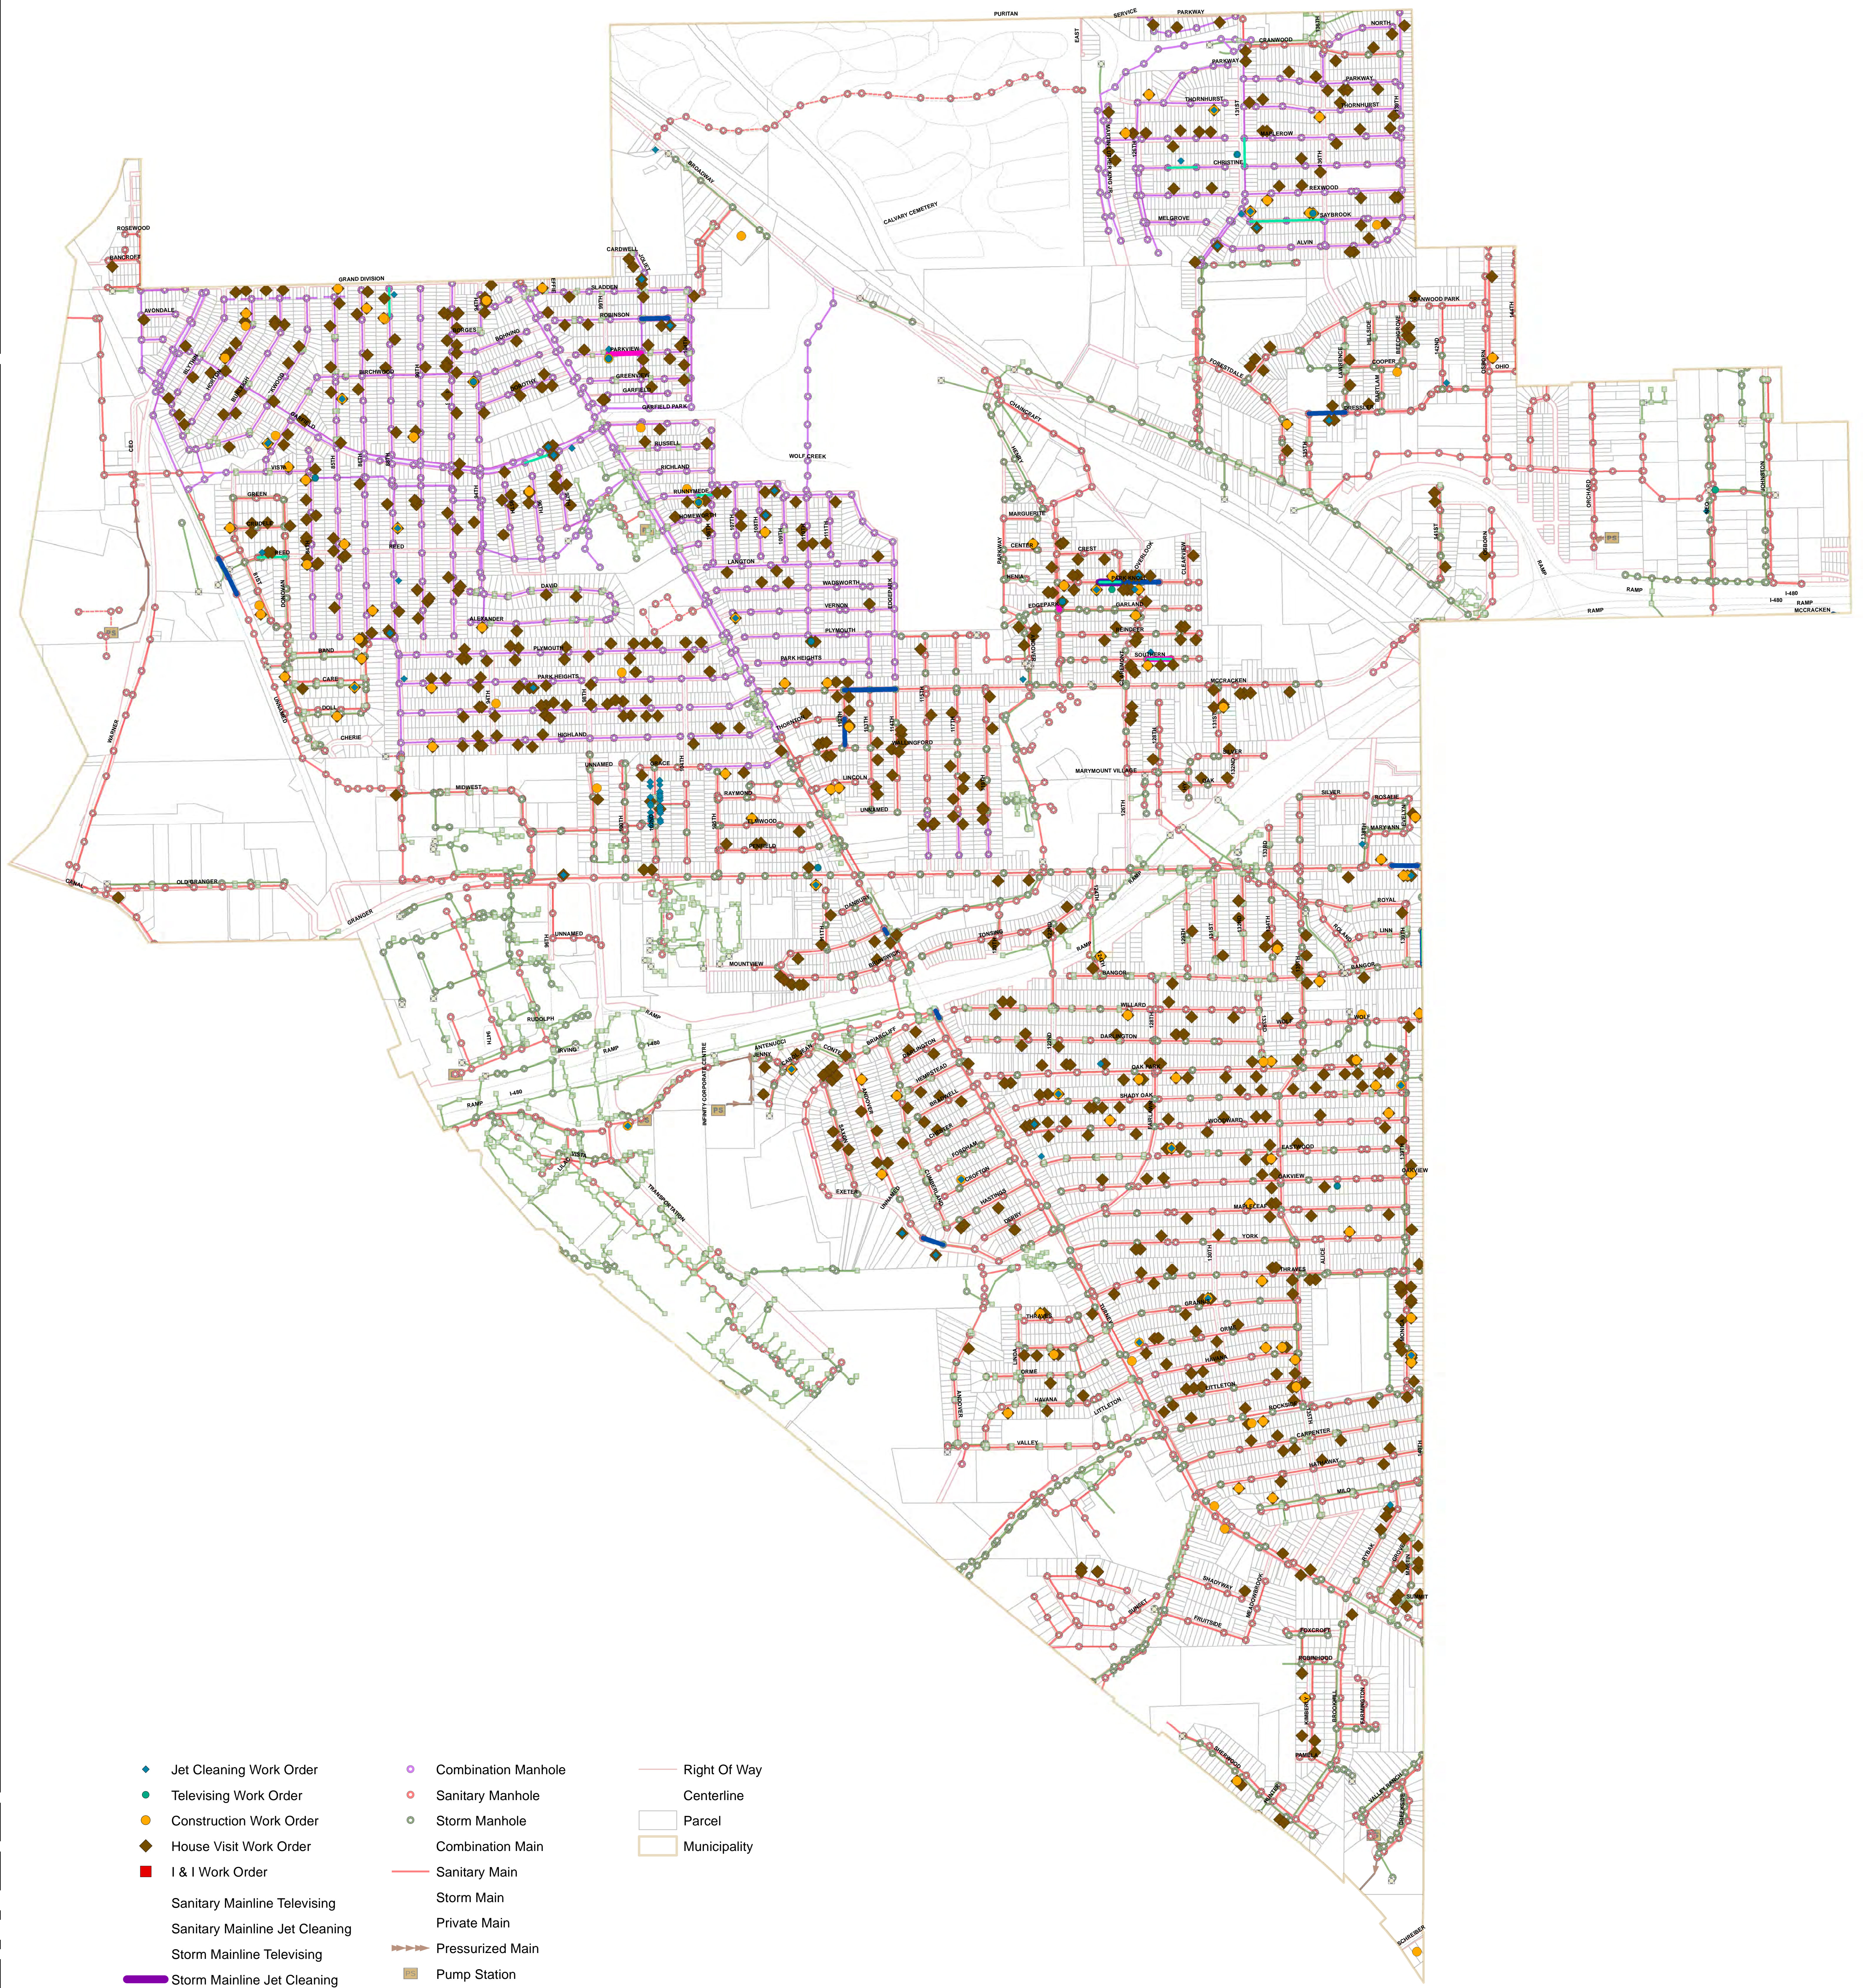

Garfield Heights

2018 Service History

- ◆ Jet Cleaning Work Order
- ◆ Televising Work Order
- ◆ Construction Work Order
- ◆ House Visit Work Order
- ◆ I & I Work Order
- Sanitary Mainline Televising
- Sanitary Mainline Jet Cleaning
- Storm Mainline Televising
- Storm Mainline Jet Cleaning
- Combination Manhole
- Sanitary Manhole
- Storm Manhole
- Combination Main
- Sanitary Main
- Storm Main
- Private Main
- Pressurized Main
- Pump Station
- Treatment Plant
- Right Of Way
- Centerline
- Parcel
- Municipality

Note: Mainlines may have been Jet Cleaned or Televised multiple times, though symbolized only once. Address records may be under-represented. This map is for general review purposes only; no warranties, expressed or implied, concerning the accuracy, reliability, or suitability of this data have been made. The source of the data shown should be contacted for any official records. The information displayed is current as of 12/31/2018.