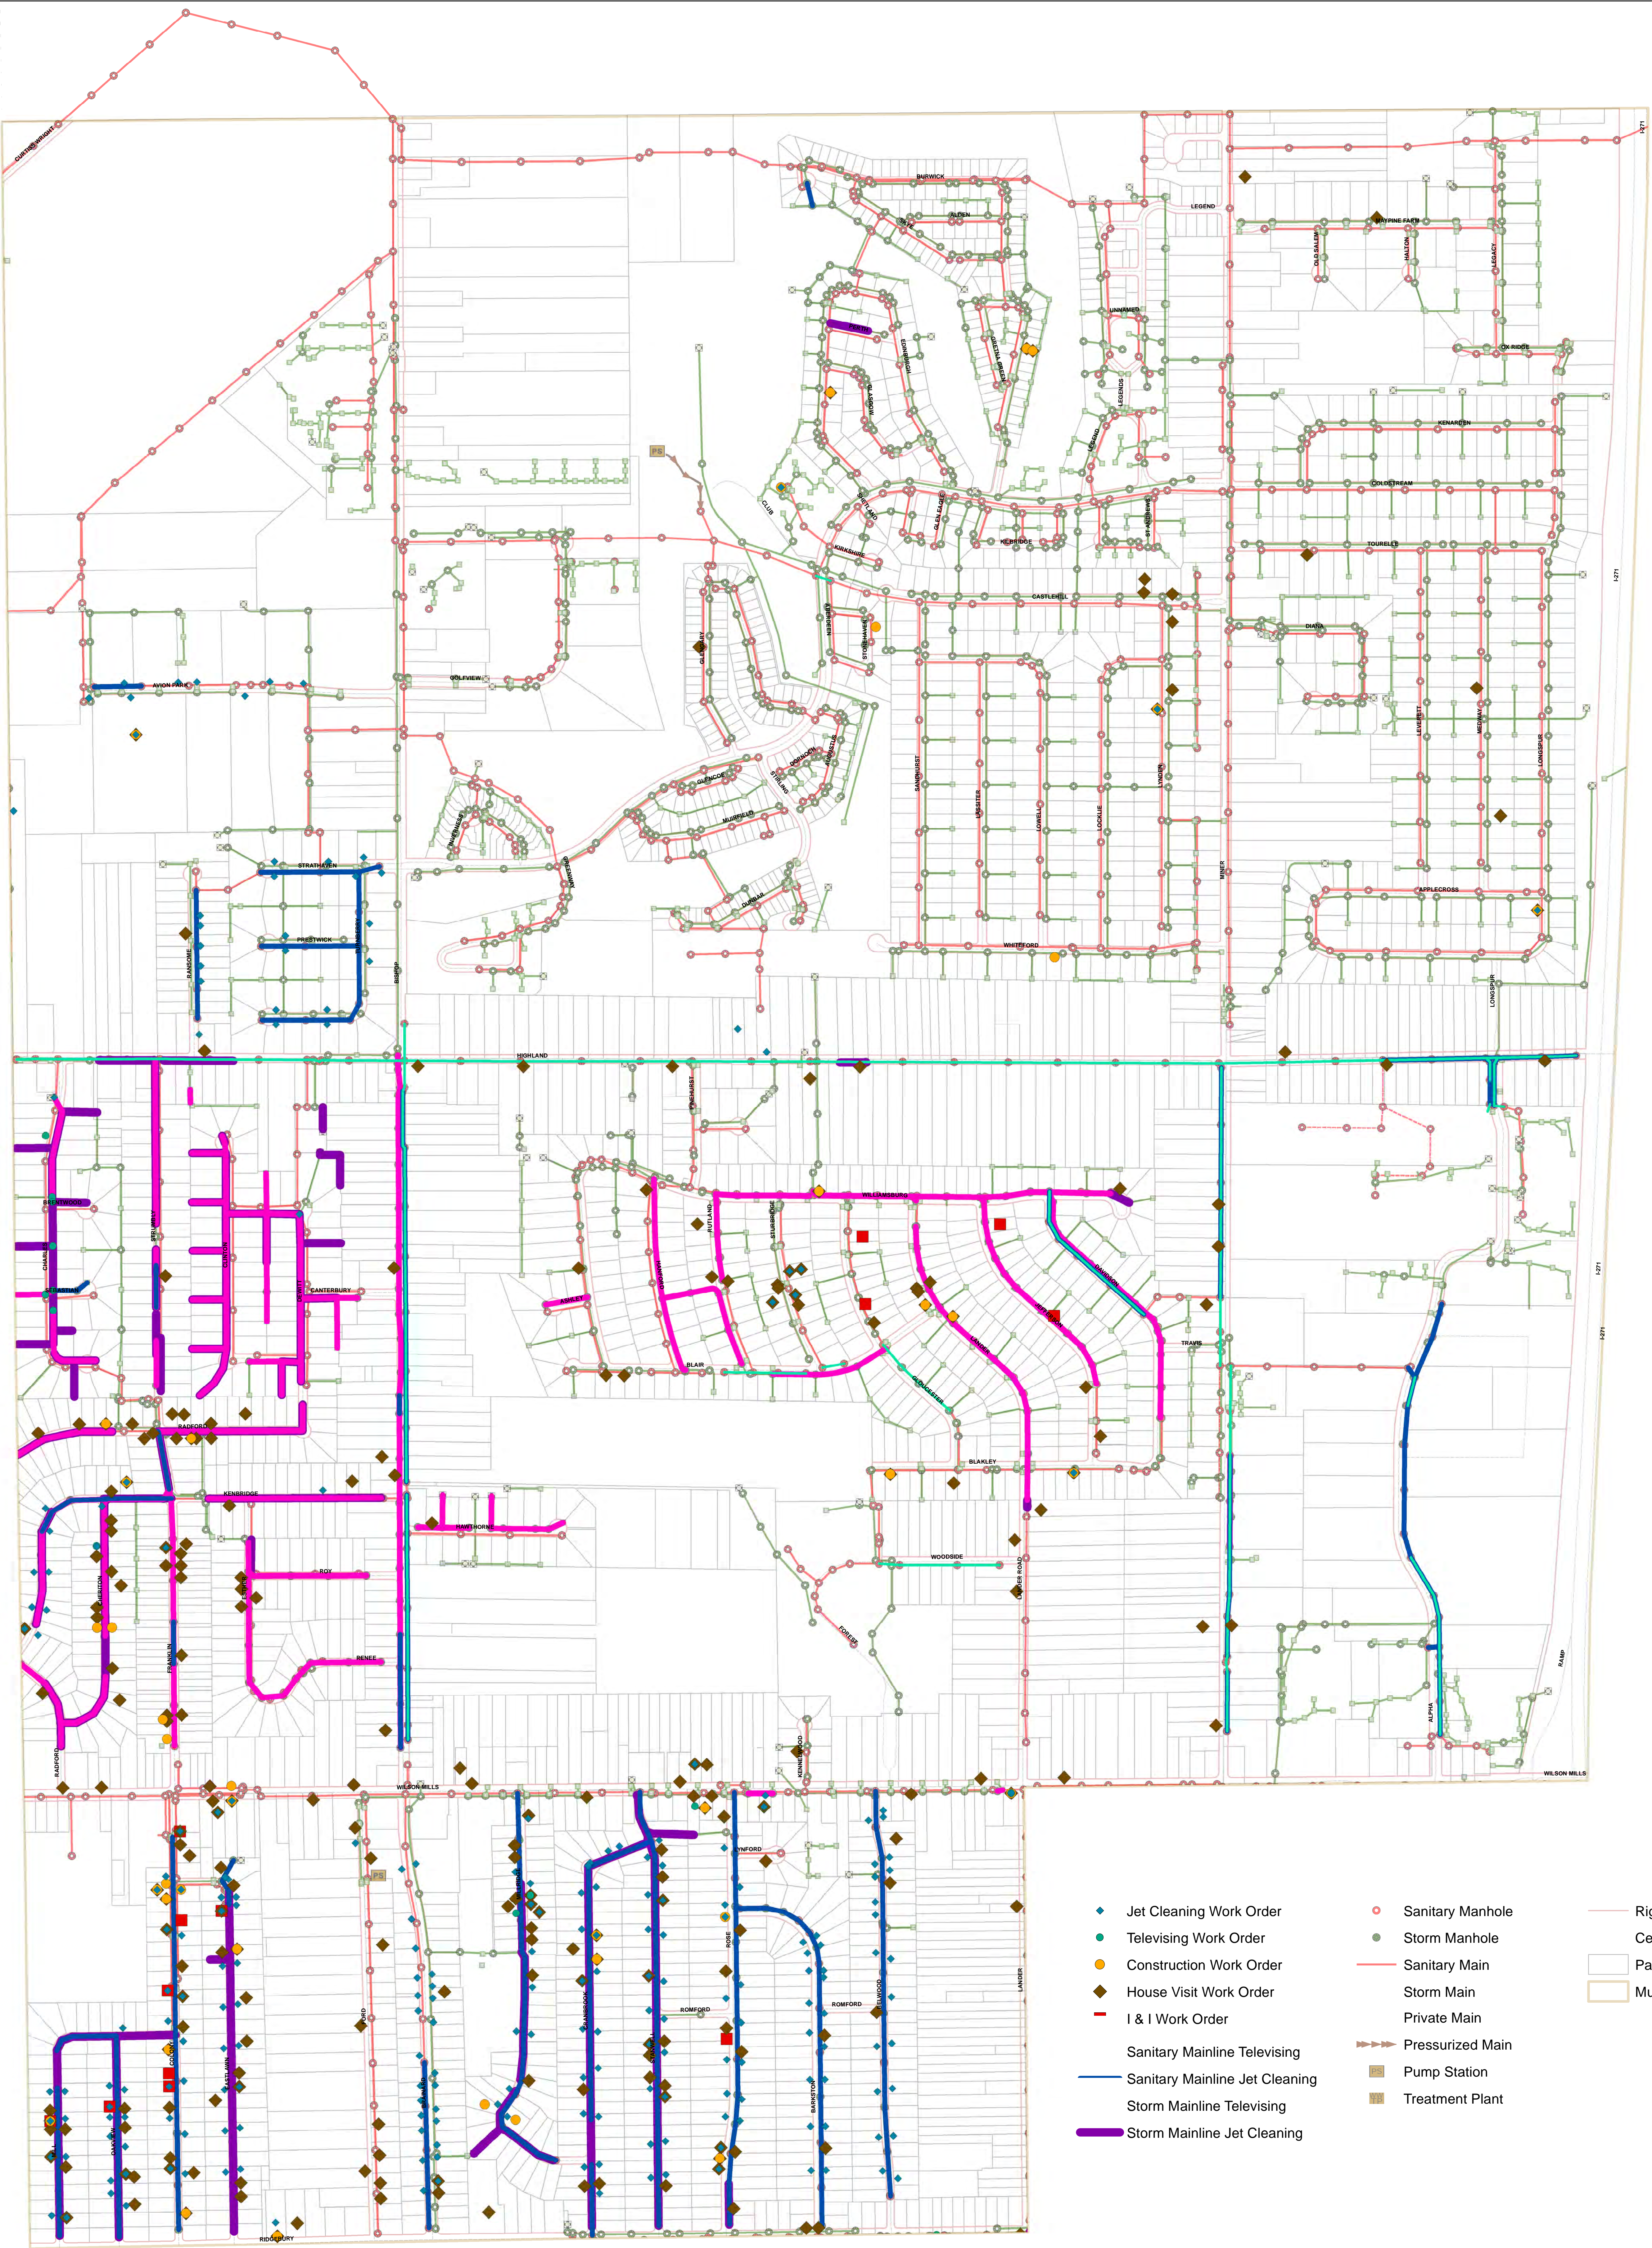

Highland Heights

2018 Service History

- ◆ Jet Cleaning Work Order
- Televising Work Order
- Construction Work Order
- ◆ House Visit Work Order
- I & I Work Order
- Sanitary Mainline Televising
- Sanitary Mainline Jet Cleaning
- Storm Mainline Televising
- Storm Mainline Jet Cleaning
- Sanitary Manhole
- Storm Manhole
- Sanitary Main
- Storm Main
- Private Main
- Pressurized Main
- Pump Station
- Treatment Plant
- Right Of Way
- Centerline
- Parcel
- Municipality

Note: Mainlines may have been Jet Cleaned or Televised multiple times, though symbolized only once. Address records may be under-represented. This map is for general review purposes only; no warranties, expressed or implied, concerning the accuracy, reliability, or suitability of this data have been made. The source of the data shown should be contacted for any official records. The information displayed is current as of 12/31/2018.