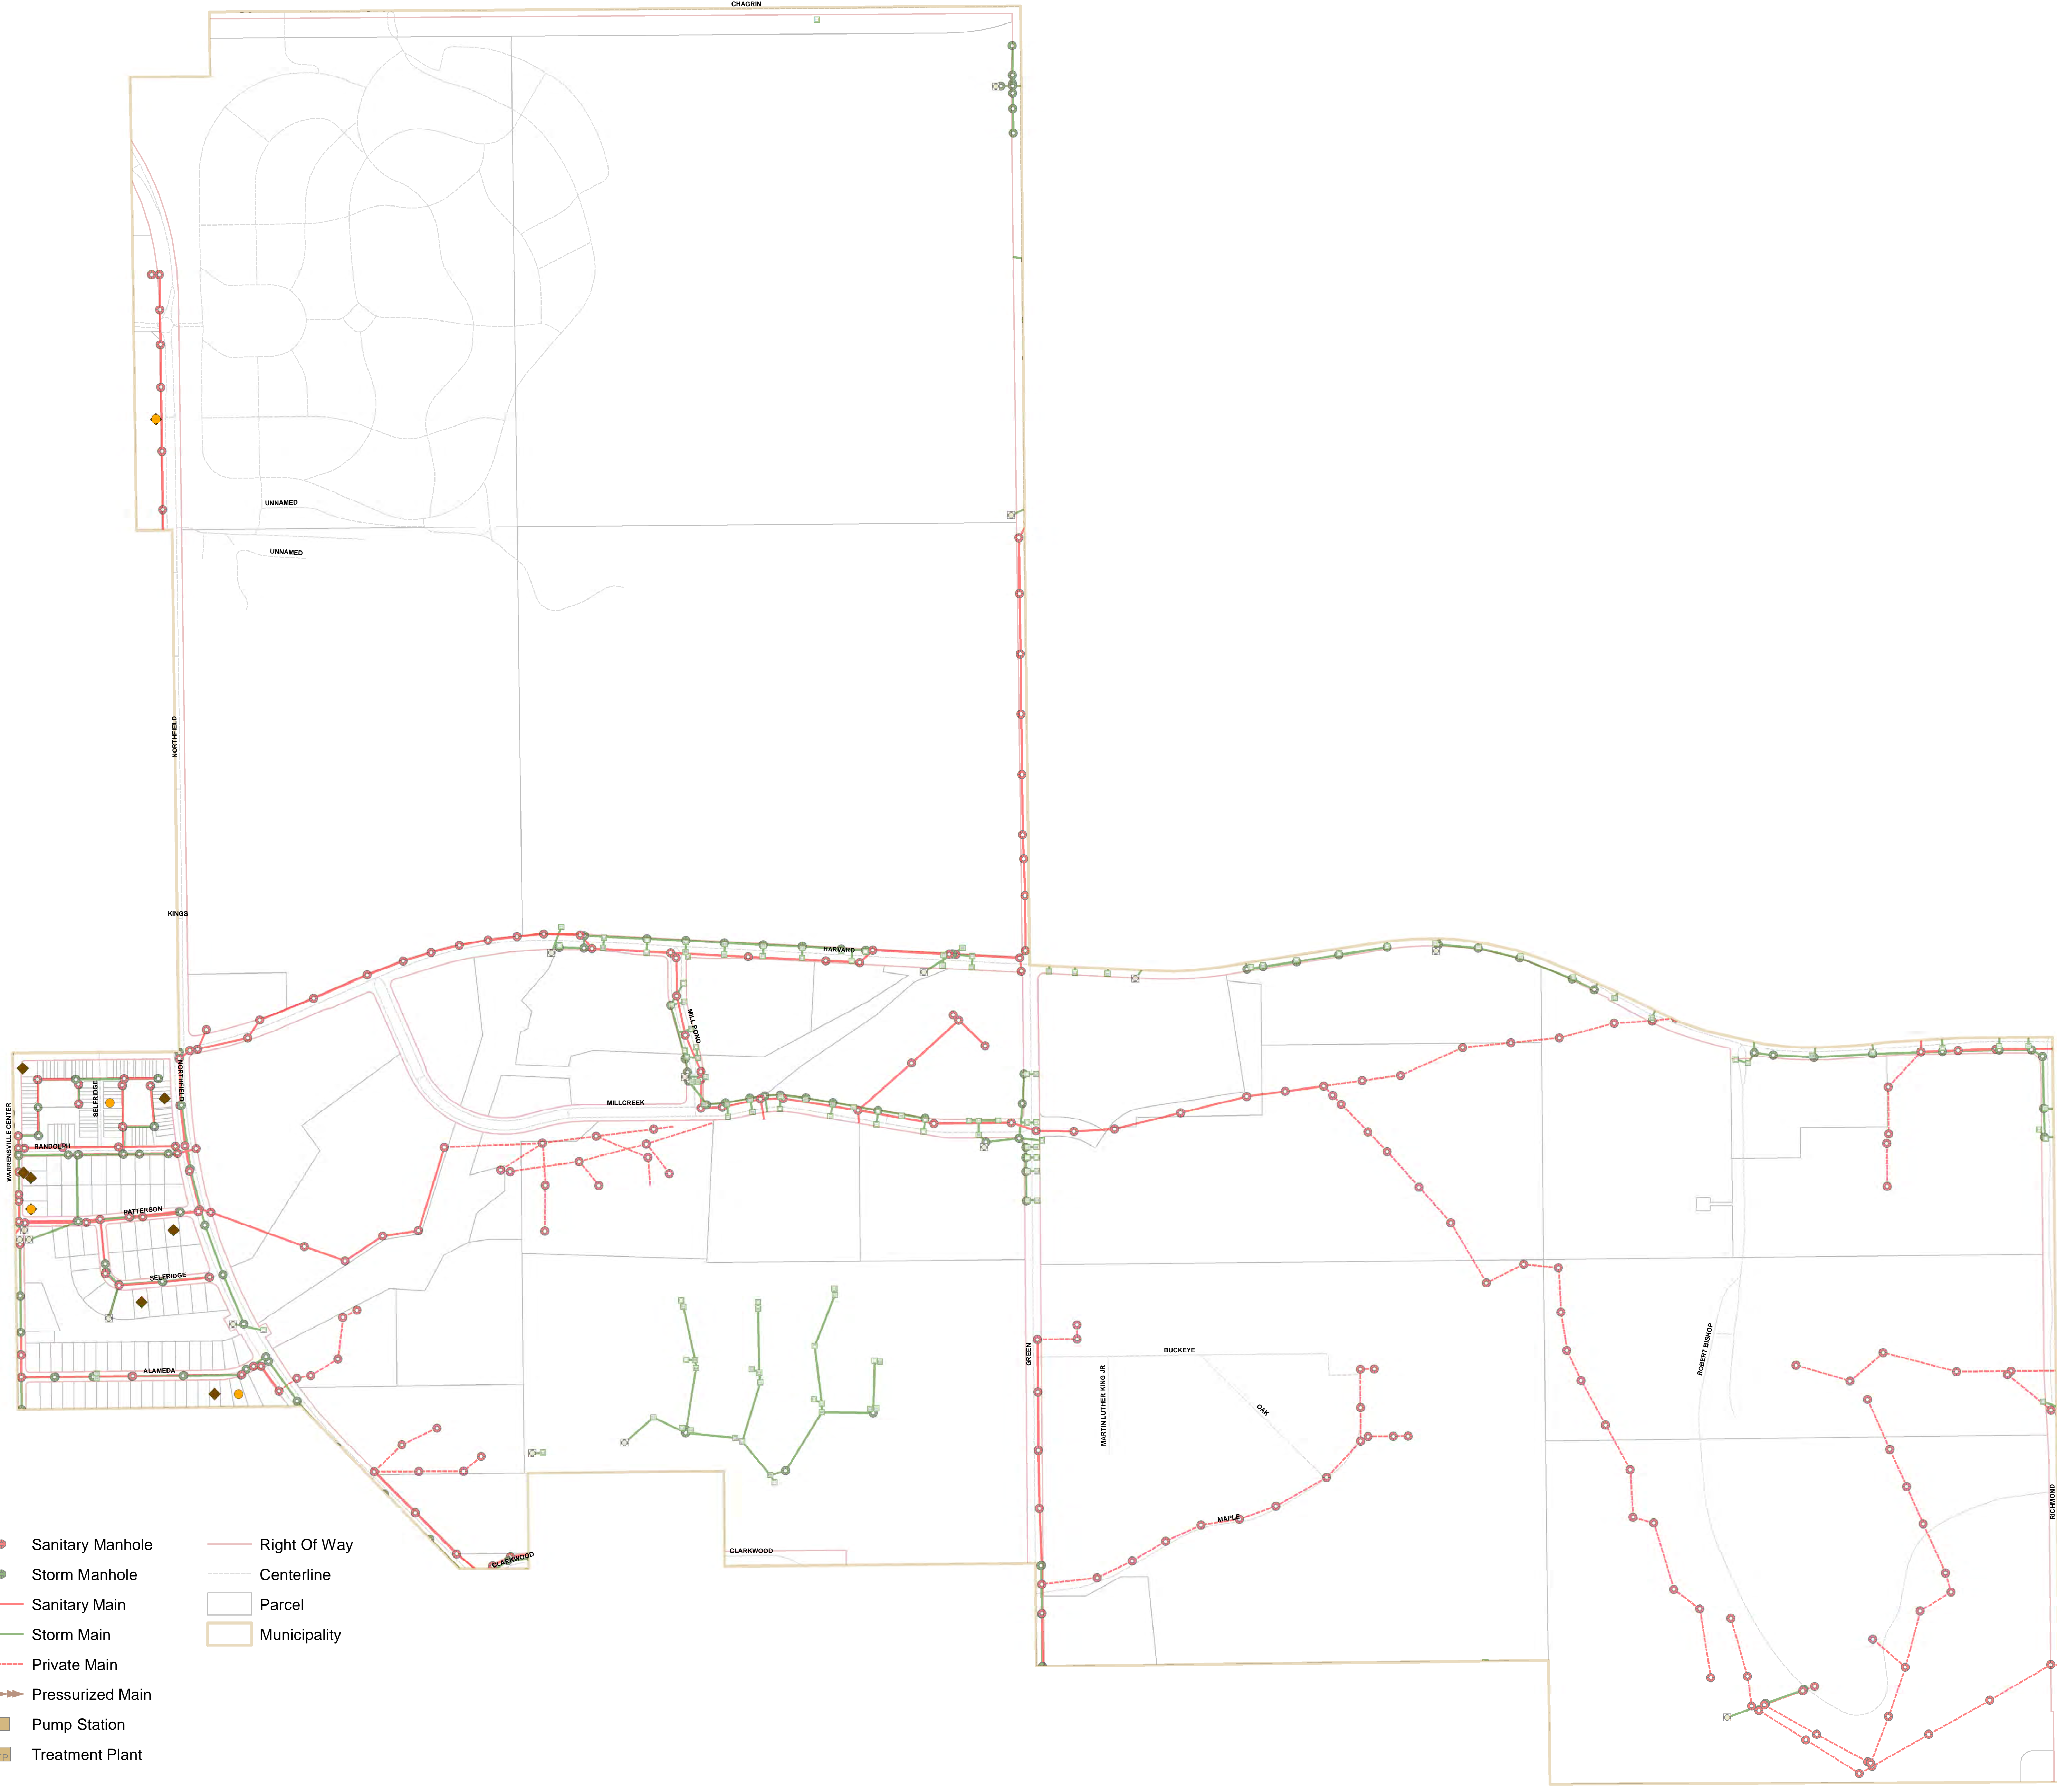

# Highland Hills

## 2018 Service History

- ◆ Jet Cleaning Work Order
- Televising Work Order
- Construction Work Order
- ◆ House Visit Work Order
- I & I Work Order
- Sanitary Mainline Televising
- Sanitary Mainline Jet Cleaning
- Storm Mainline Televising
- Storm Mainline Jet Cleaning
- Sanitary Manhole
- Storm Manhole
- Sanitary Main
- Storm Main
- Private Main
- Pressurized Main
- Pump Station
- Treatment Plant
- Right Of Way
- Centerline
- Parcel
- Municipality

Note: Mainlines may have been Jet Cleaned or Televised multiple times, though symbolized only once. Address records may be under-represented. This map is for general review purposes only; no warranties, expressed or implied, concerning the accuracy, reliability, or suitability of this data have been made. The source of the data shown should be contacted for any official records. The information displayed is current as of 12/31/2018.