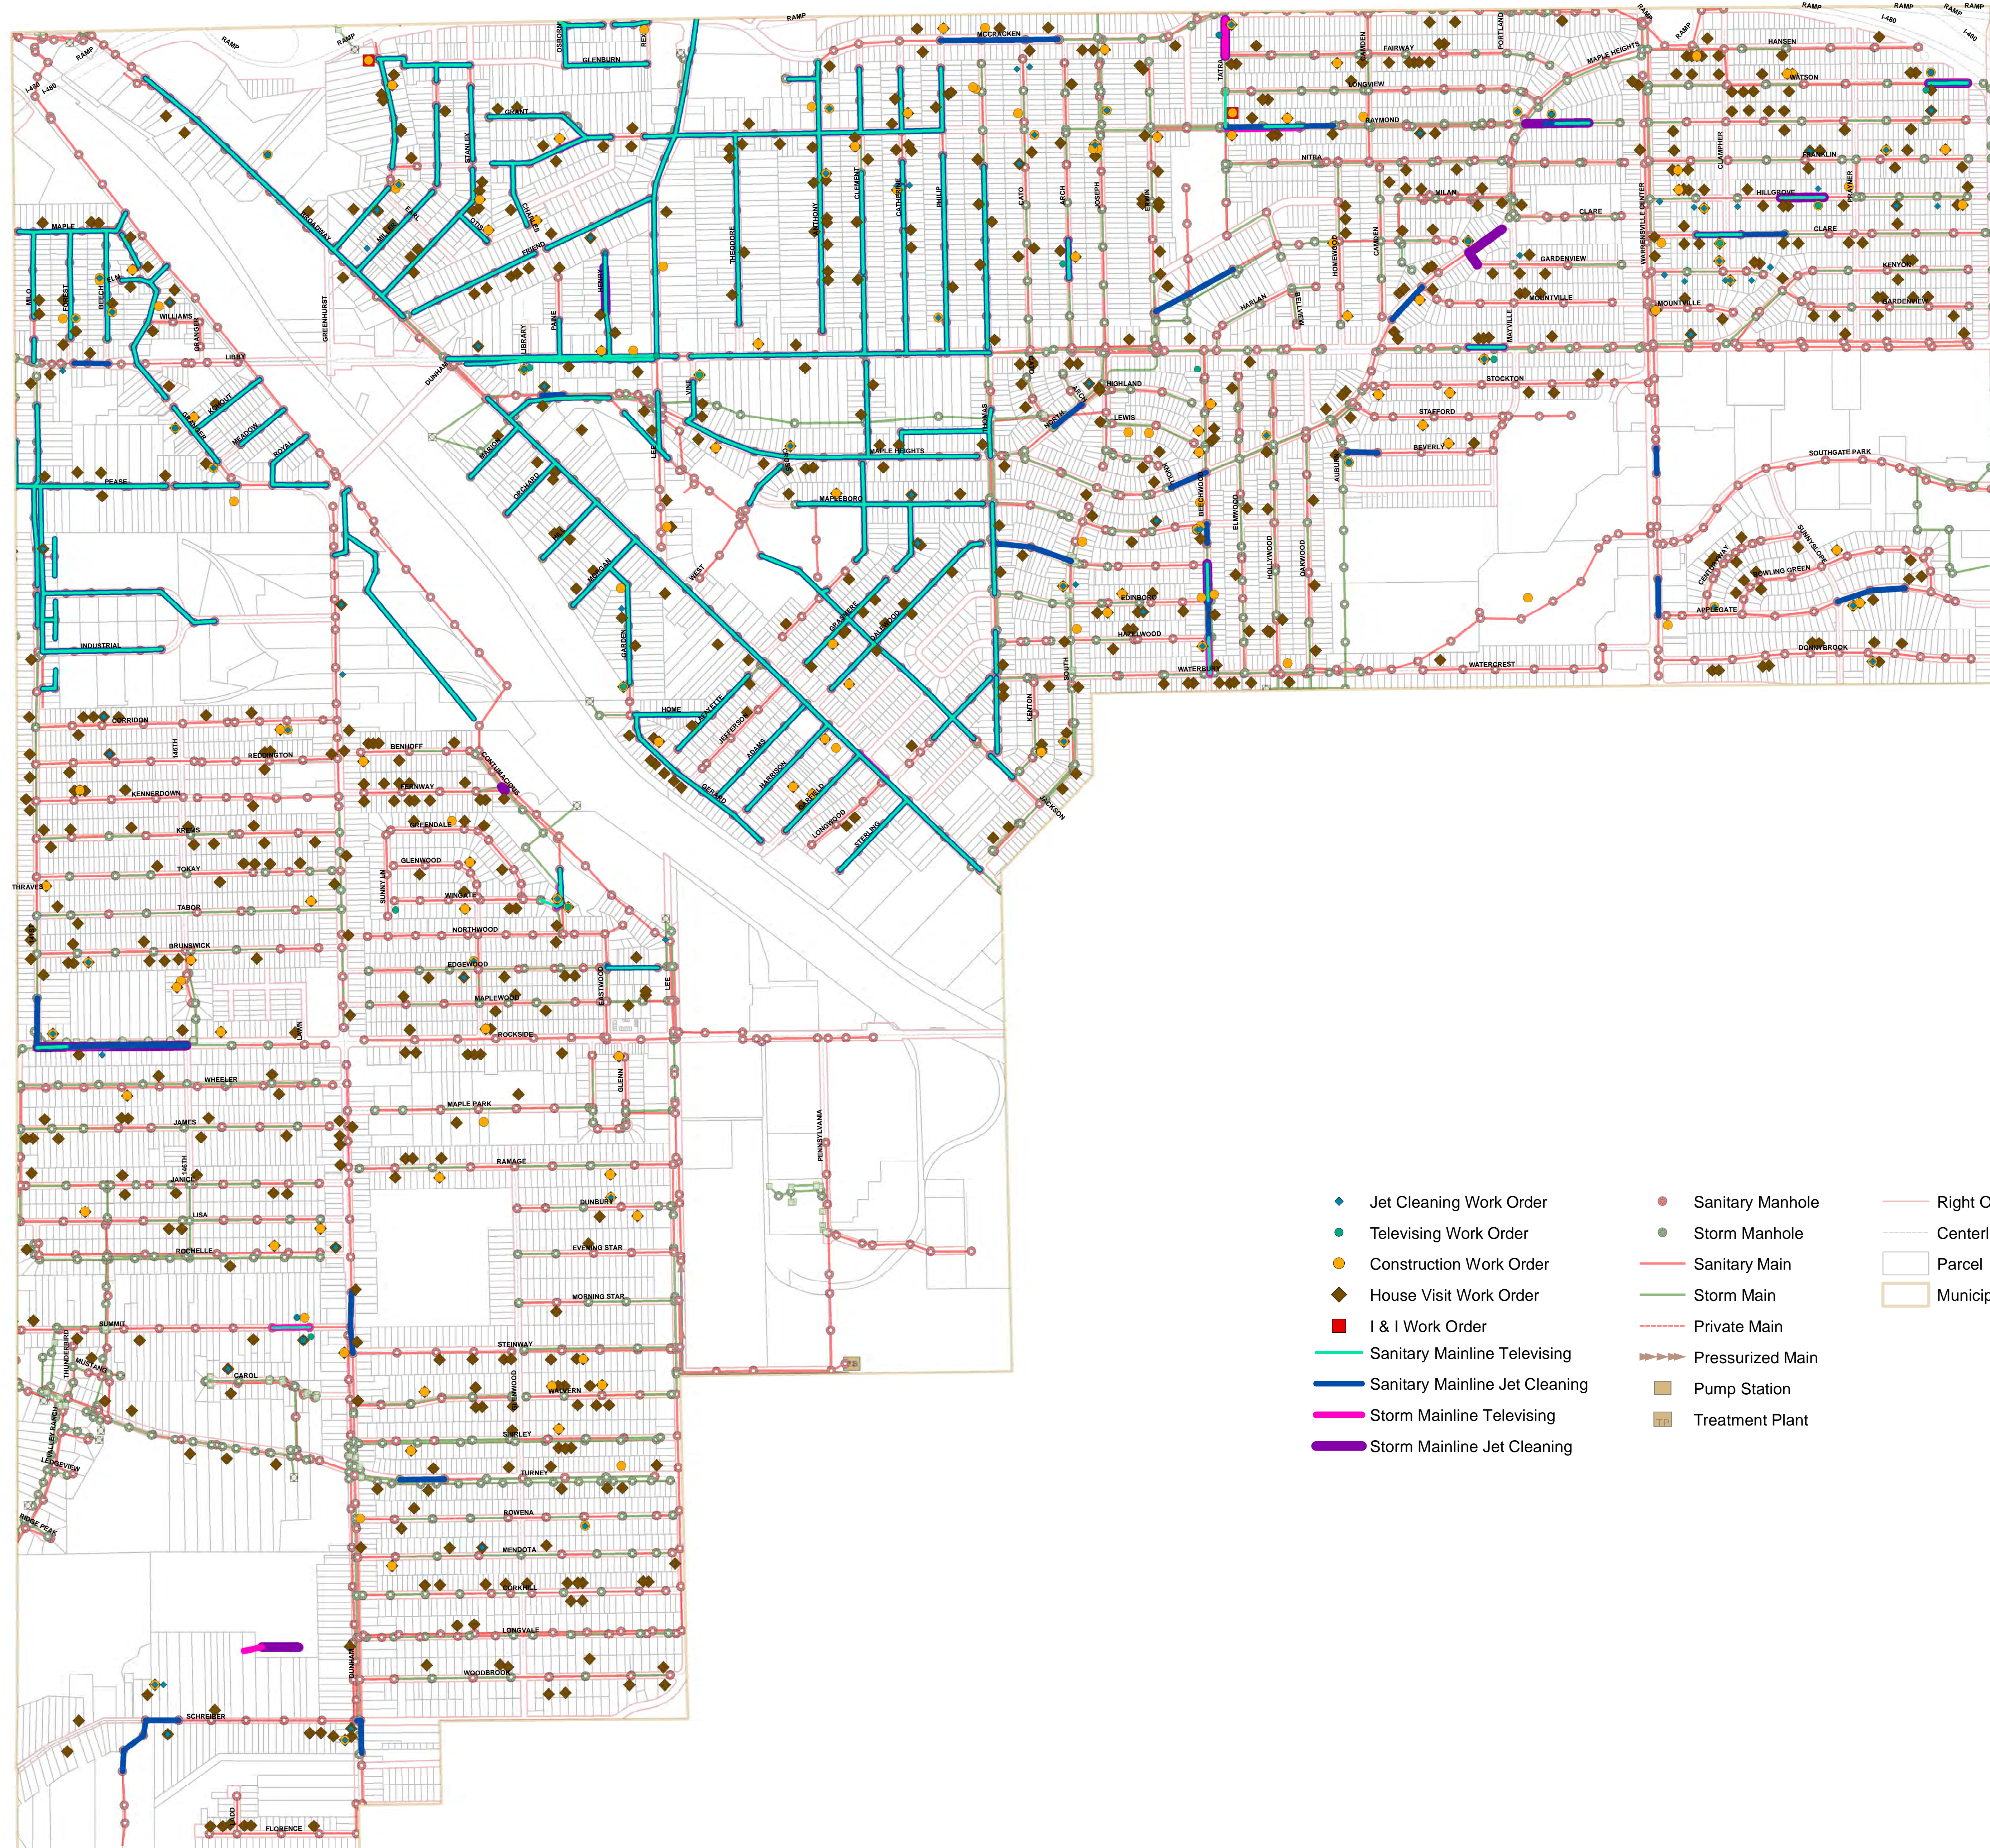

# Maple Heights

## 2018 Service History

- ◆ Jet Cleaning Work Order
- Televising Work Order
- Construction Work Order
- ◆ House Visit Work Order
- I & I Work Order
- Sanitary Mainline Televising
- Sanitary Mainline Jet Cleaning
- Storm Mainline Televising
- Storm Mainline Jet Cleaning
- Sanitary Manhole
- Storm Manhole
- Sanitary Main
- Storm Main
- Private Main
- Pressurized Main
- Pump Station
- Treatment Plant
- Right Of Way
- Centerline
- Parcel
- Municipality

Note: Mainlines may have been Jet Cleaned or Televised multiple times, though symbolized only once. Address records may be under-represented. This map is for general review purposes only; no warranties, expressed or implied, concerning the accuracy, reliability, or suitability of this data have been made. The source of the data shown should be contacted for any official records. The information displayed is current as of 12/31/2018.