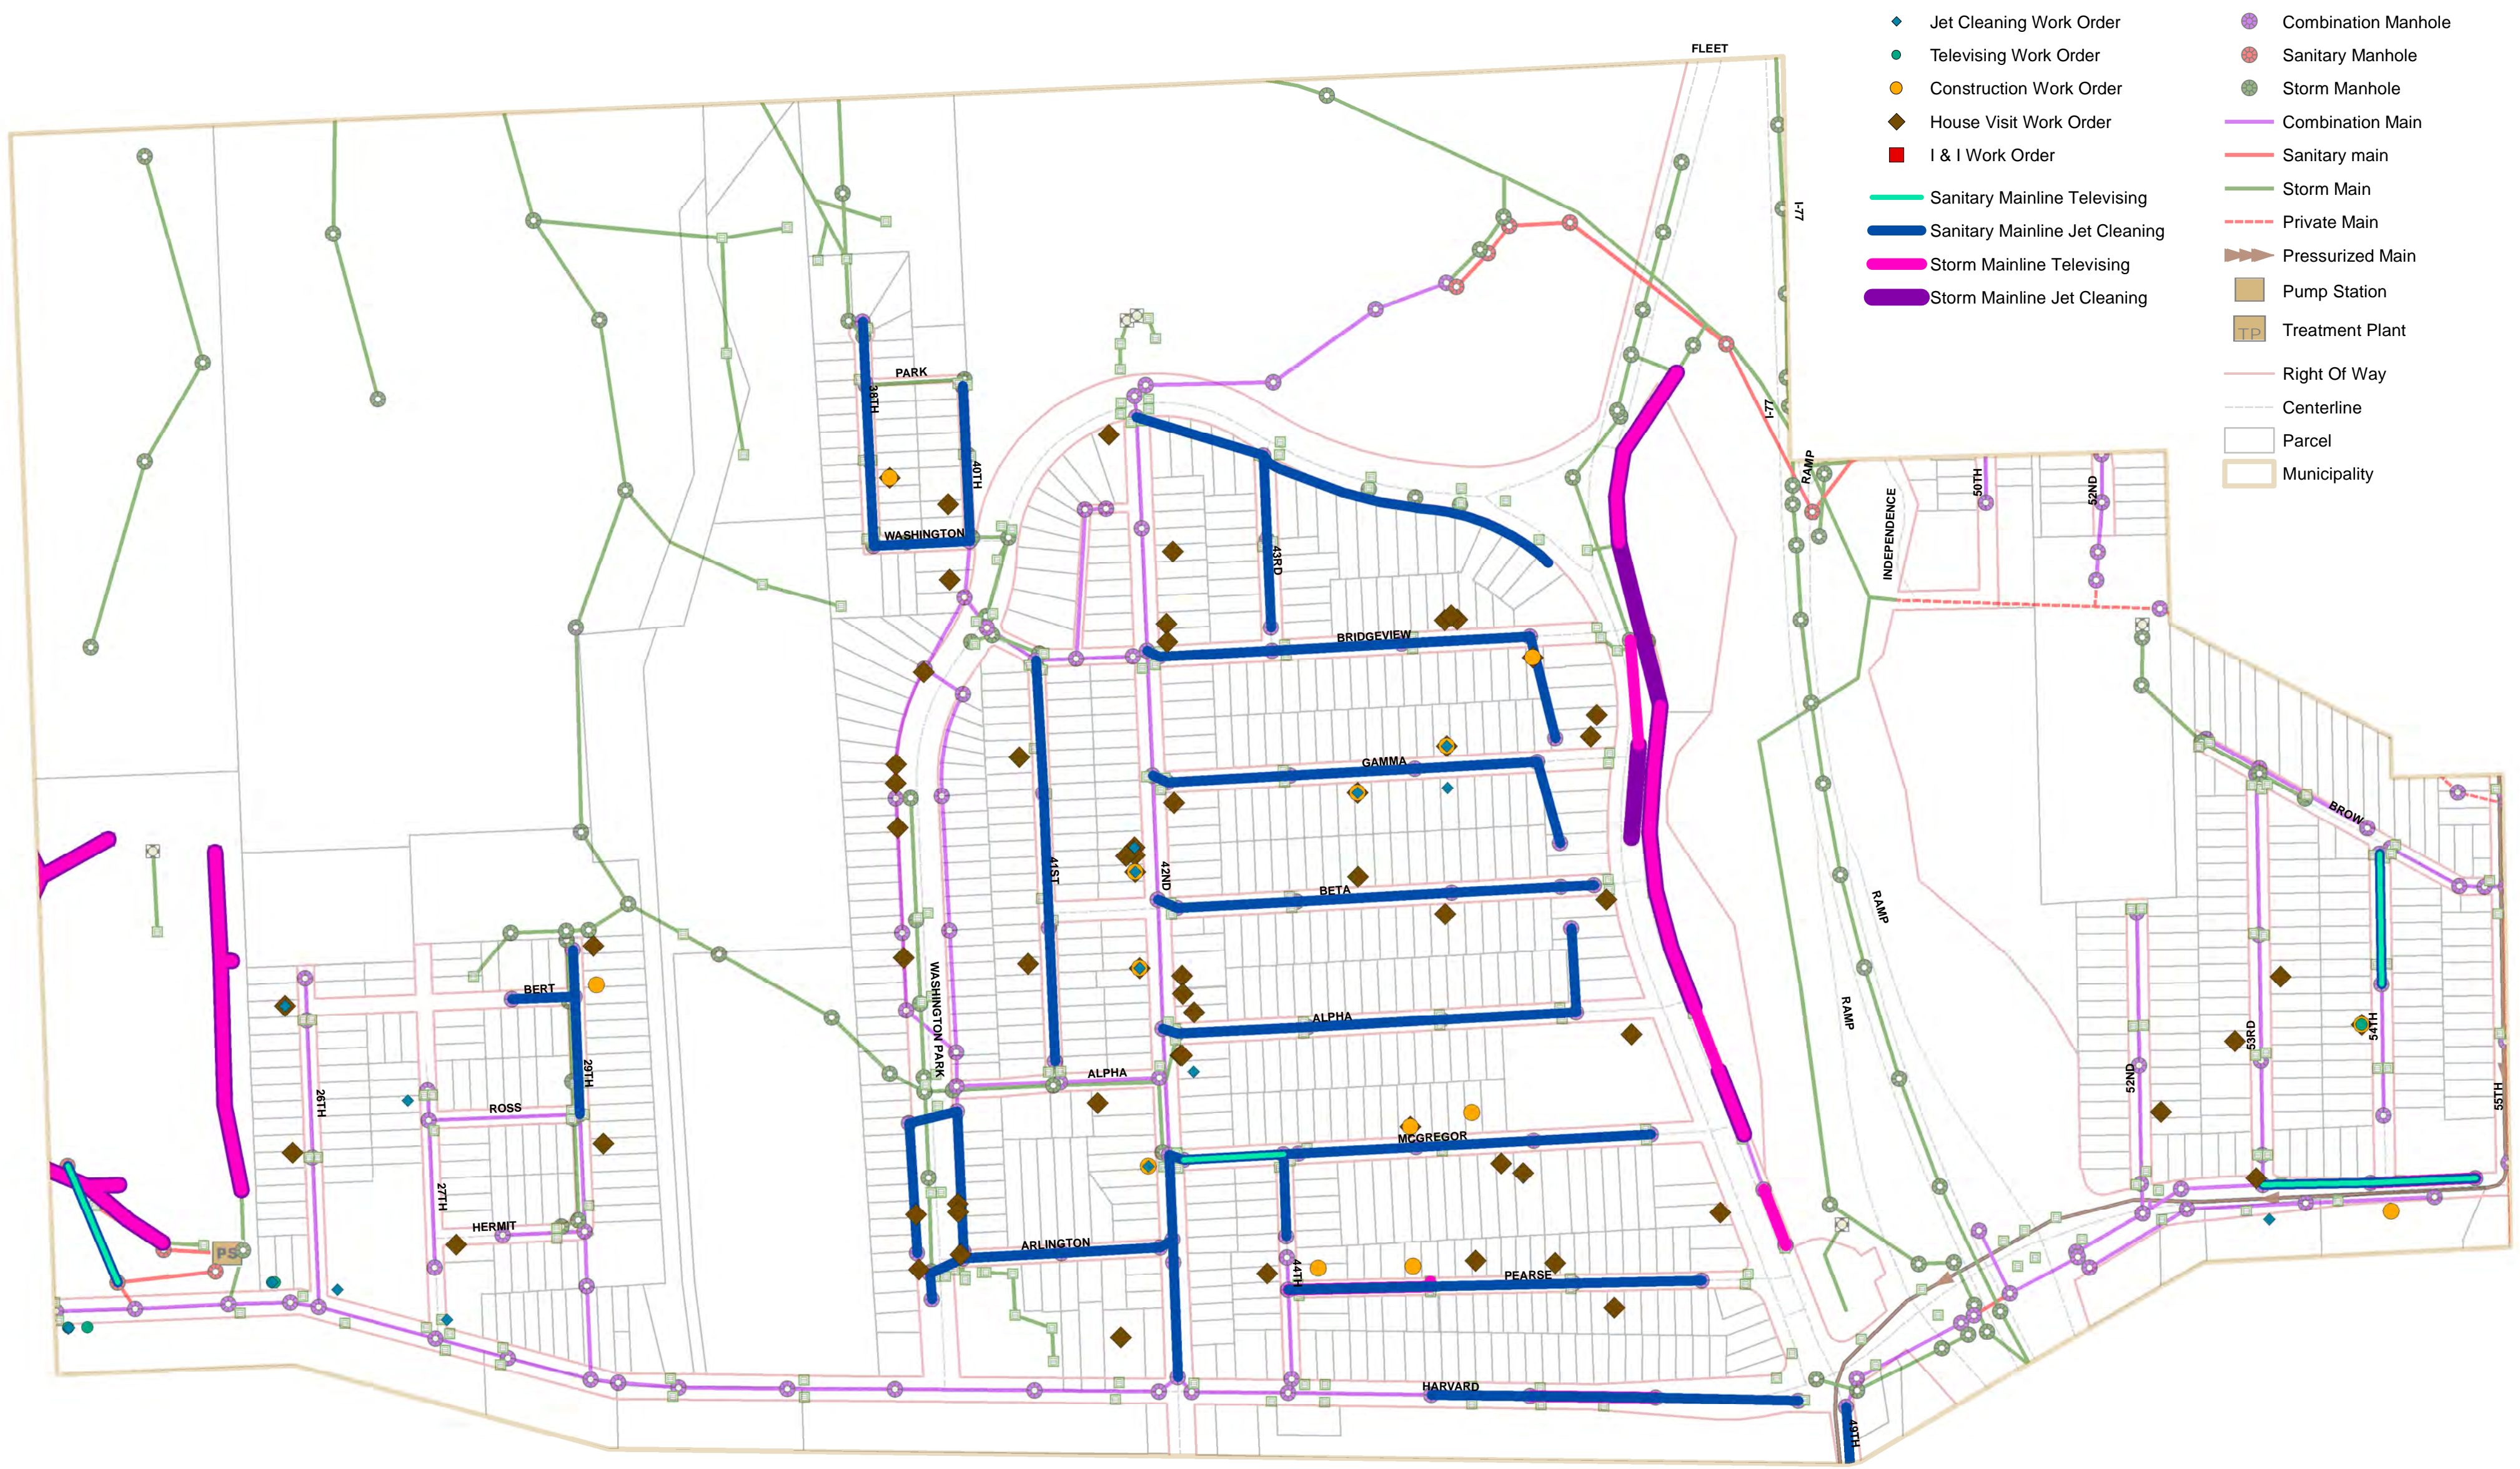

Newburgh Heights

2018 Service History

- ◆ Jet Cleaning Work Order
- Televising Work Order
- Construction Work Order
- ◆ House Visit Work Order
- I & I Work Order
- Sanitary Mainline Televising
- Sanitary Mainline Jet Cleaning
- Storm Mainline Televising
- Storm Mainline Jet Cleaning
- Combination Manhole
- Sanitary Manhole
- Storm Manhole
- Combination Main
- Sanitary main
- Storm Main
- Private Main
- Pressurized Main
- Pump Station
- Treatment Plant
- Right Of Way
- Centerline
- Parcel
- Municipality

Note: Mainlines may have been Jet Cleaned or Televised multiple times, though symbolized only once. Address records may be under-represented. This map is for general review purposes only; no warranties, expressed or implied, concerning the accuracy, reliability, or suitability of this data have been made. The source of the data shown should be contacted for any official records. The information displayed is current as of 12/31/2018.