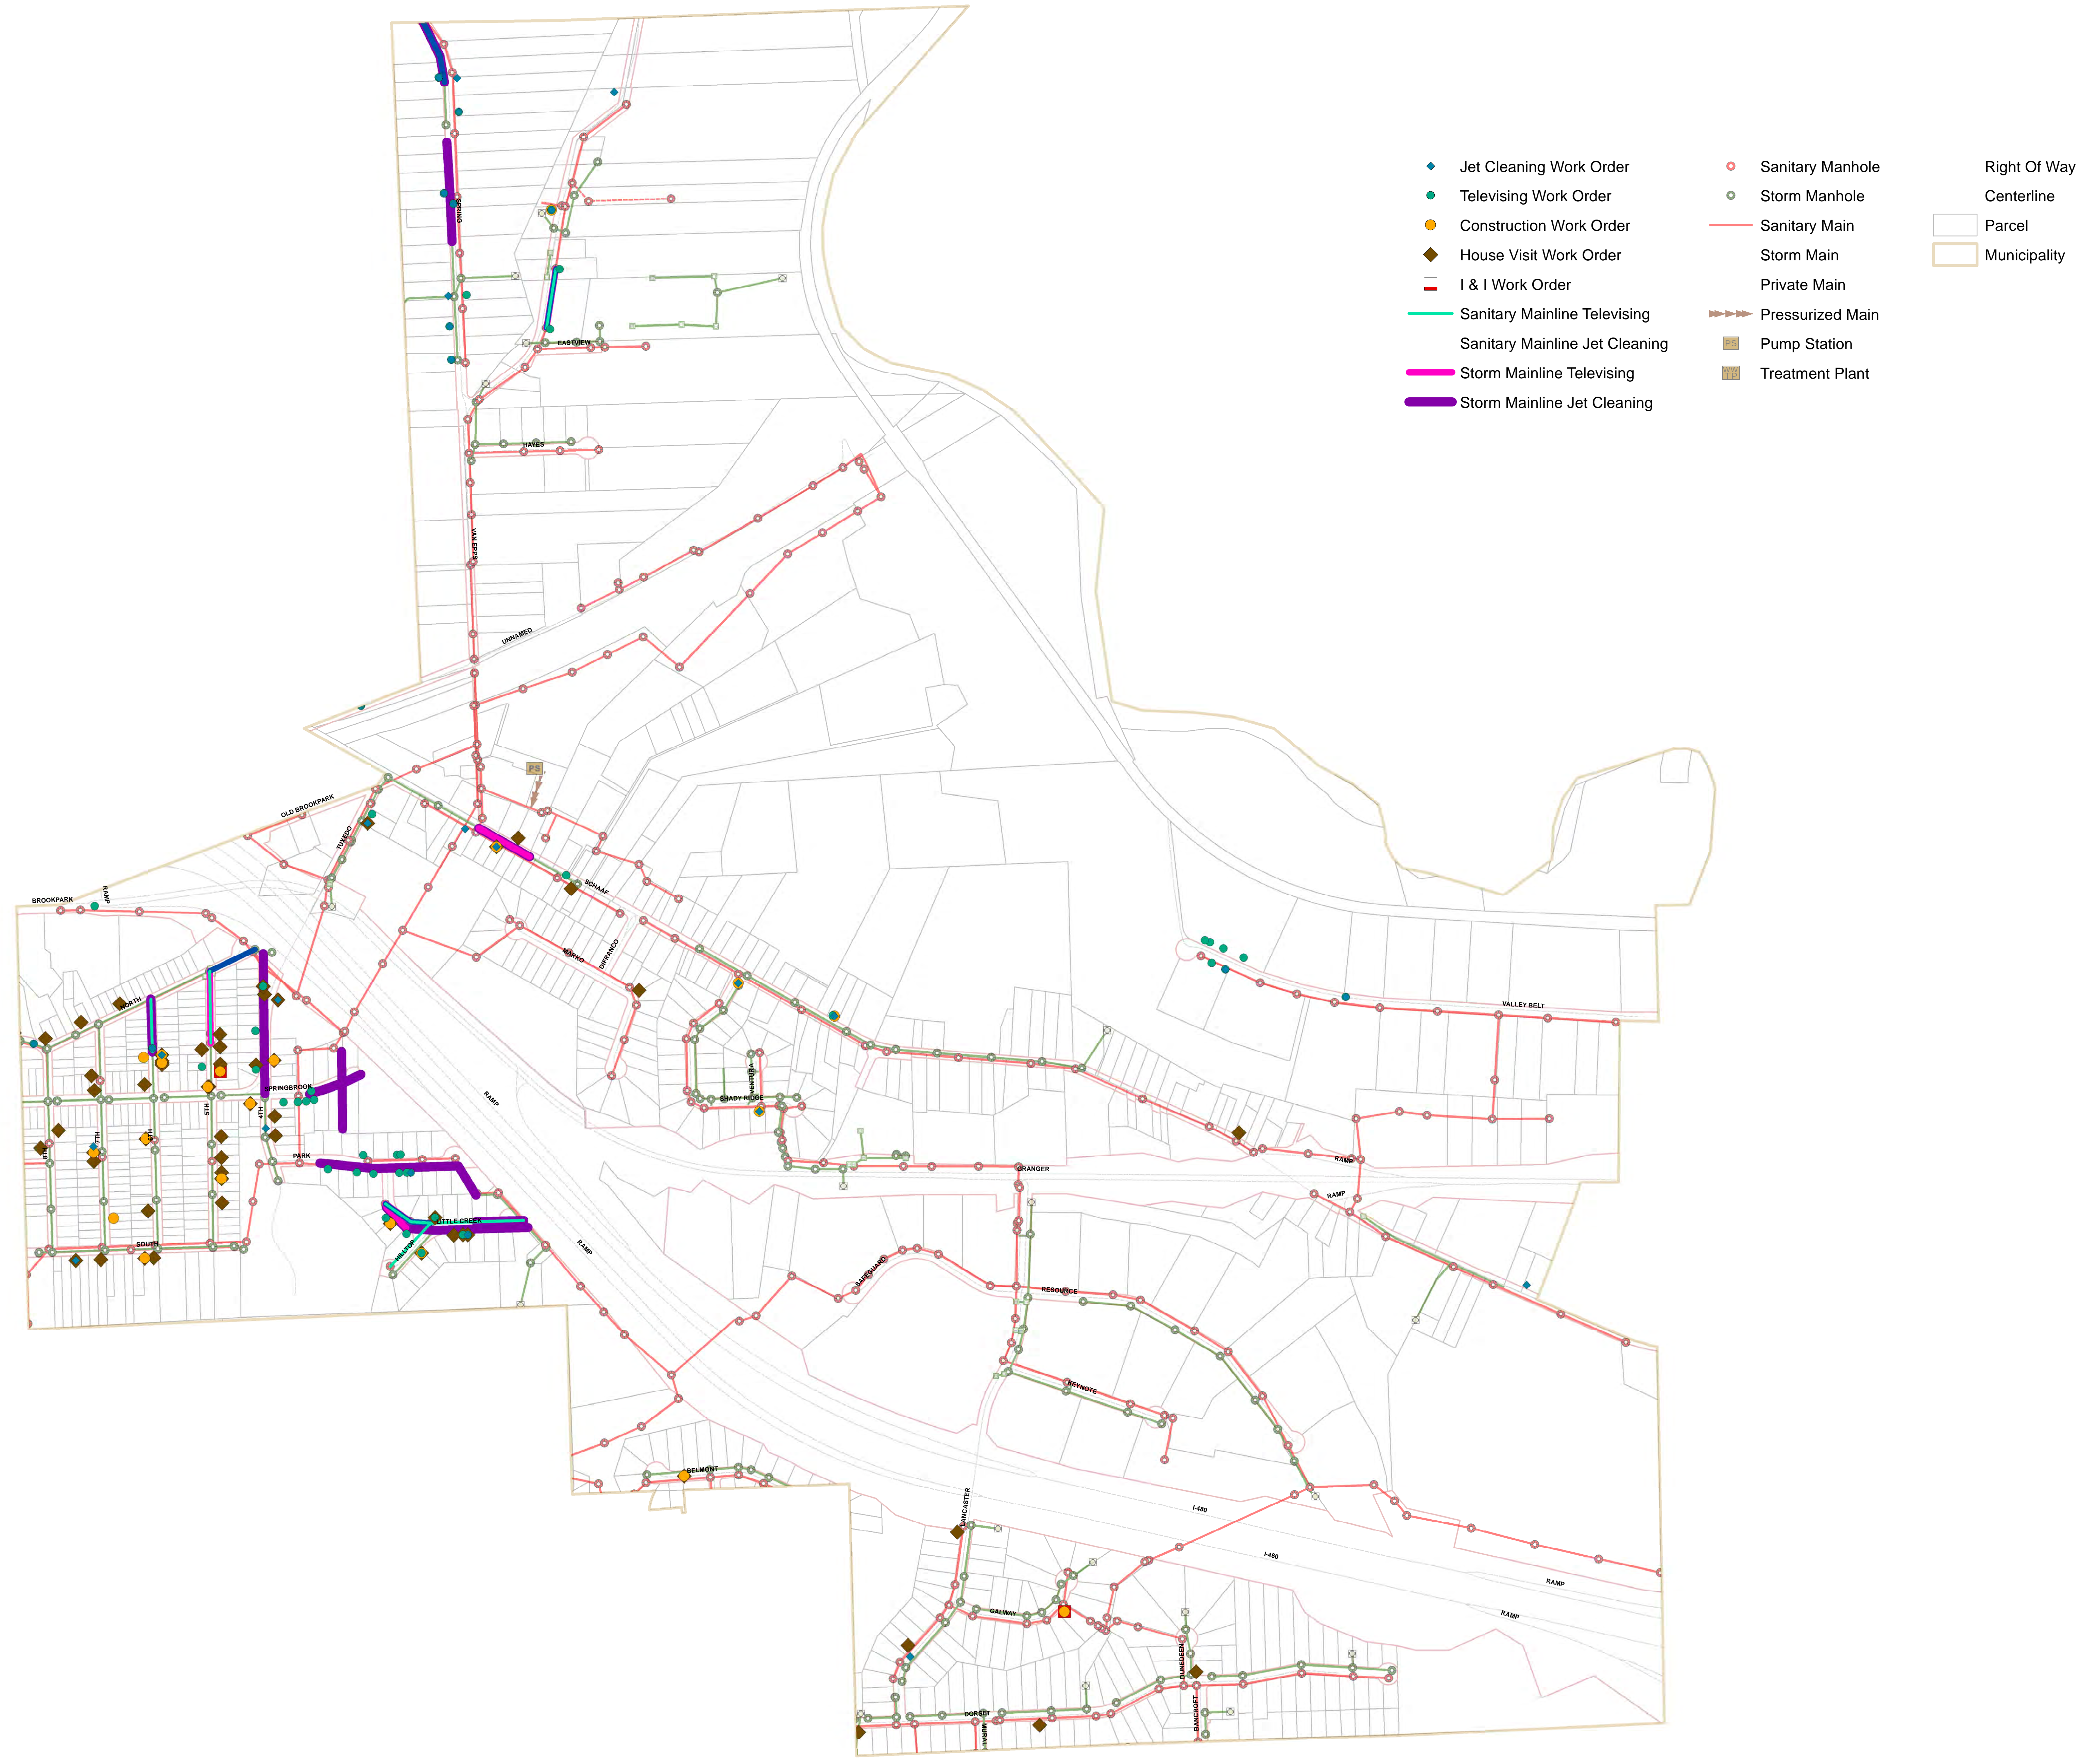

Brooklyn Heights

2019 Service History

Note: Mainlines may have been Jet Cleaned or Televised multiple times, though symbolized only once. Address records may be under-represented and locations estimated. This map is for general review purposes only; no warranties, expressed or implied, concerning the accuracy, reliability, or suitability of this data have been made. The source of the data shown should be contacted for any official records. The information displayed is current as of 12/31/2019.

Maintenance and sewer data - Cuyahoga County Department of Public Works.
 Parcel and boundary data - Cuyahoga County Fiscal Officer.
 Streets and map creation - Cuyahoga County Enterprise GIS Department.