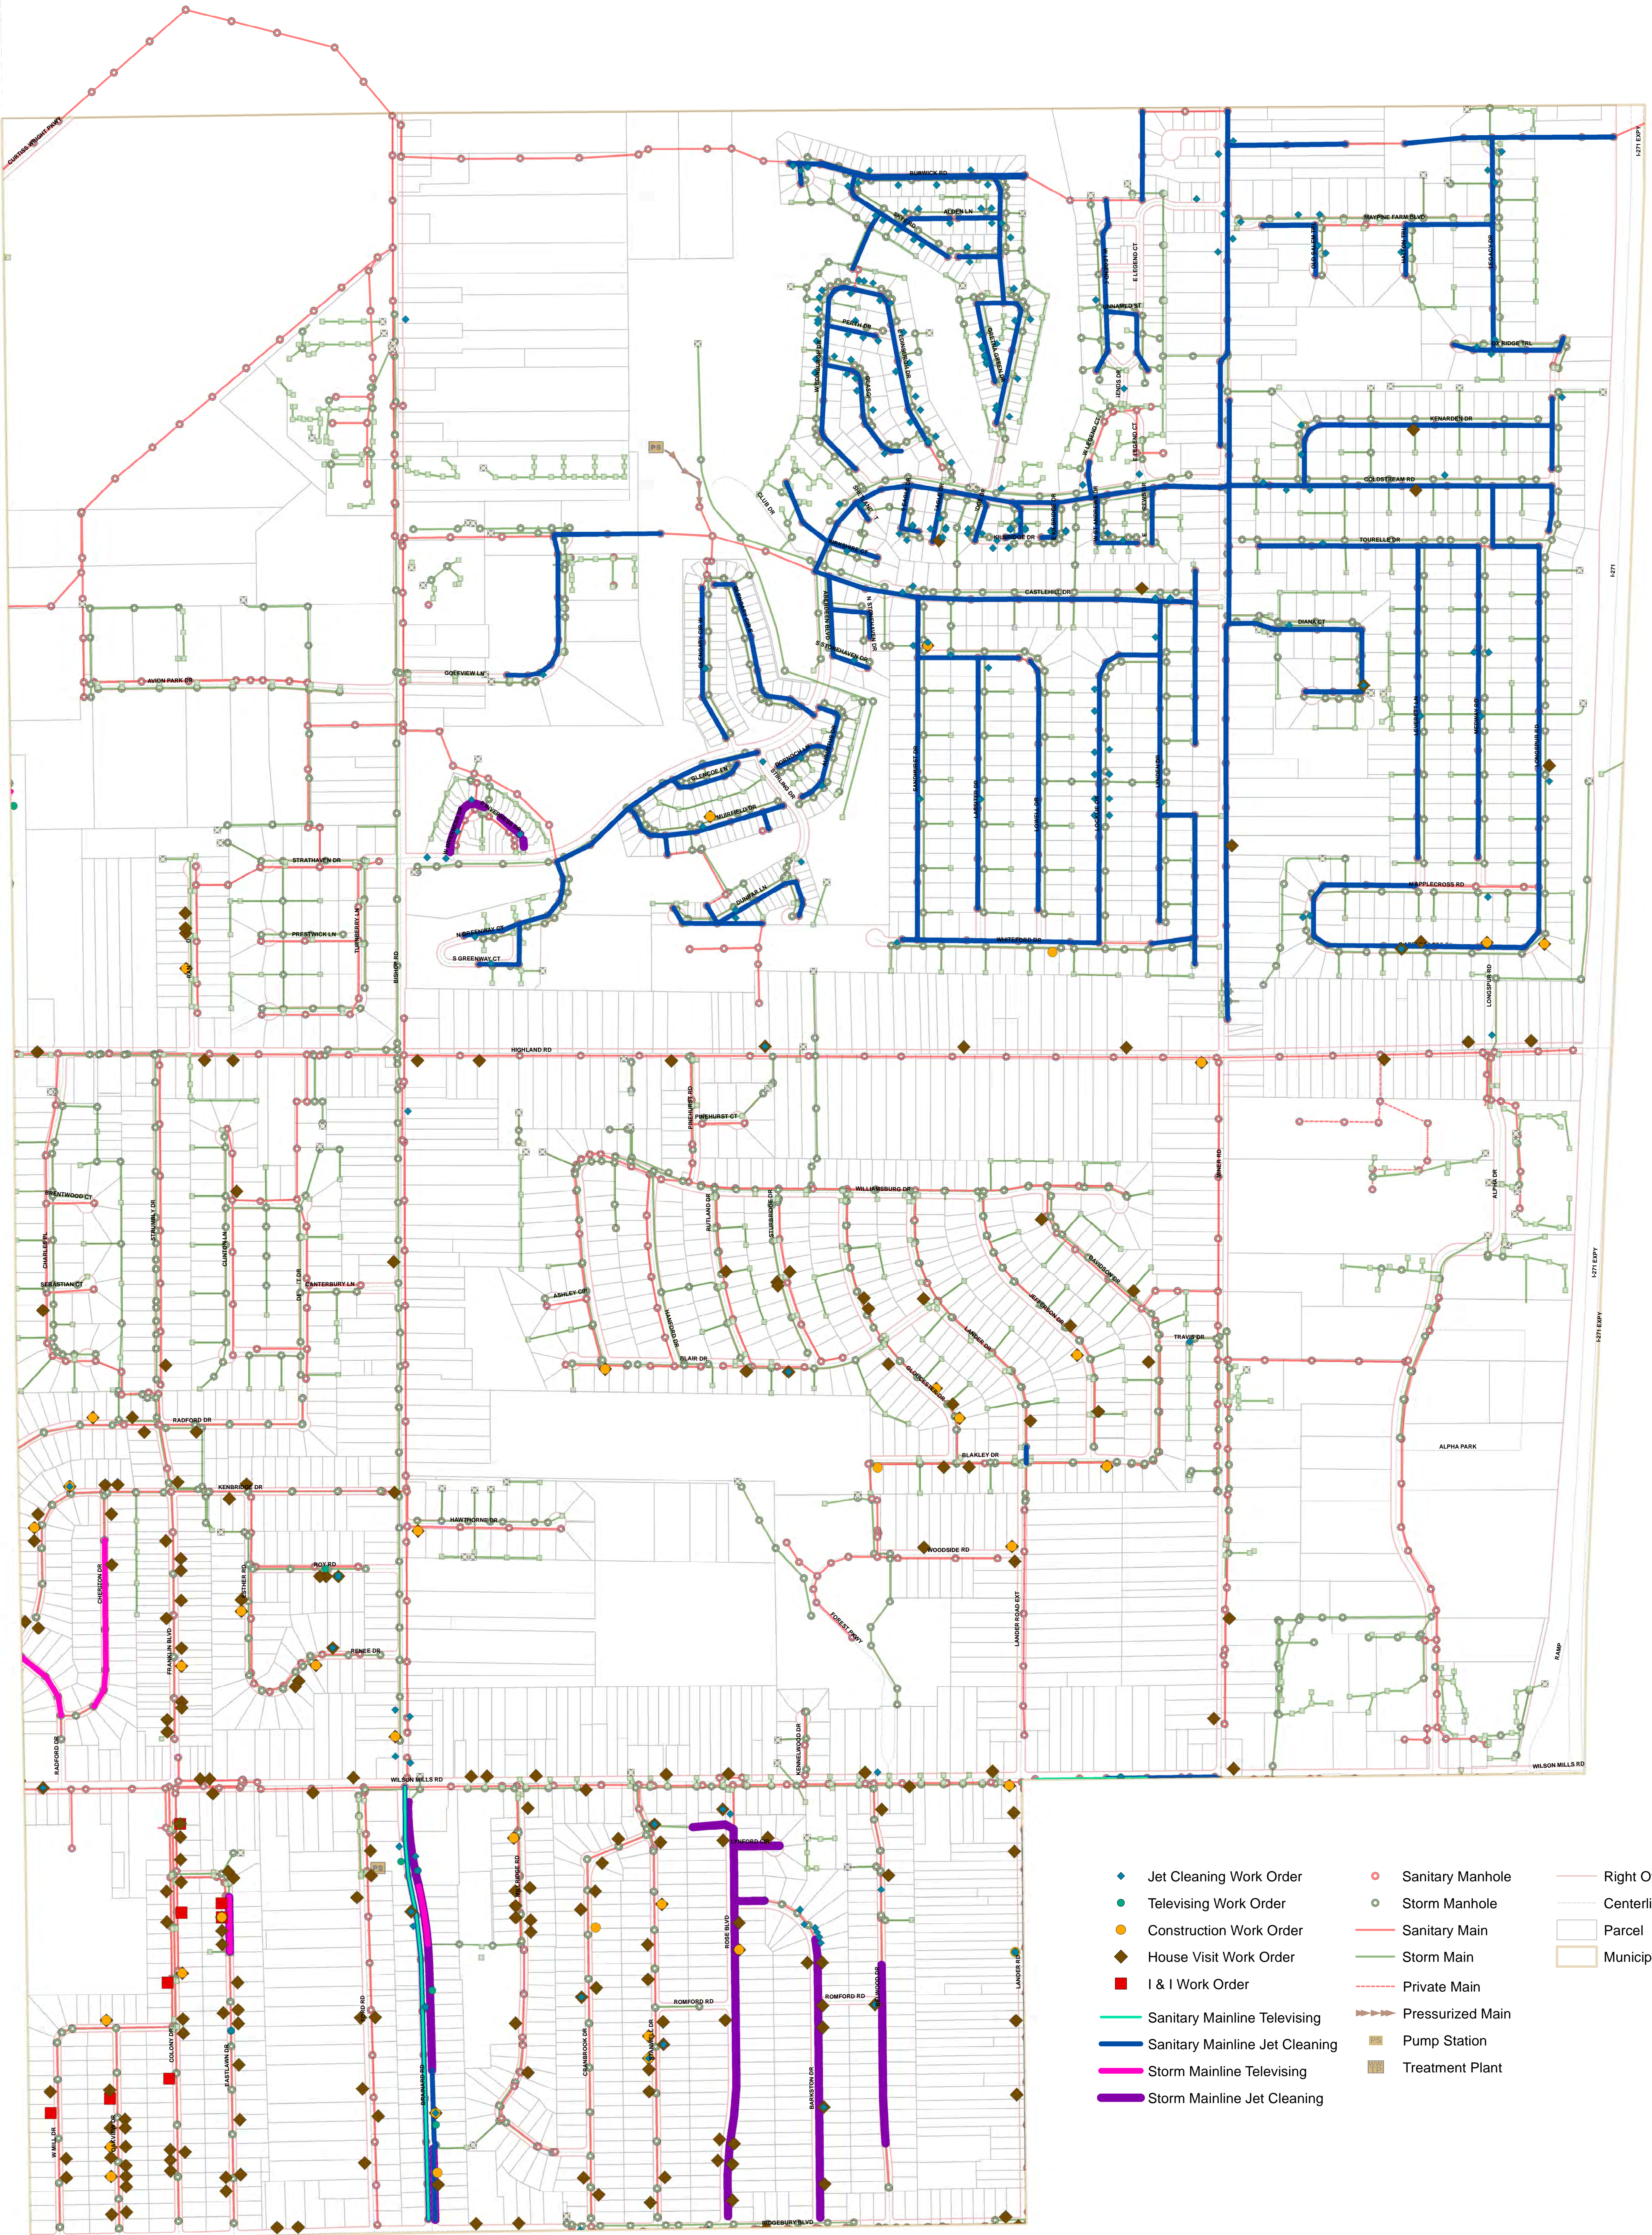

# Highland Heights 2019 Service History

Note: Mainlines may have been Jet Cleaned or Televised multiple times, though symbolized only once. Address records may be under-represented and locations estimated. This map is for general review purposes only; no warranties, expressed or implied, concerning the accuracy, reliability, or suitability of this data have been made. The source of the data shown should be contacted for any official records. The information displayed is current as of 12/31/2019.

Maintenance and sewer data - Cuyahoga County Department of Public Works.  
Parcel and boundary data - Cuyahoga County Fiscal Officer.  
Streets and map creation - Cuyahoga County Enterprise GIS Department.