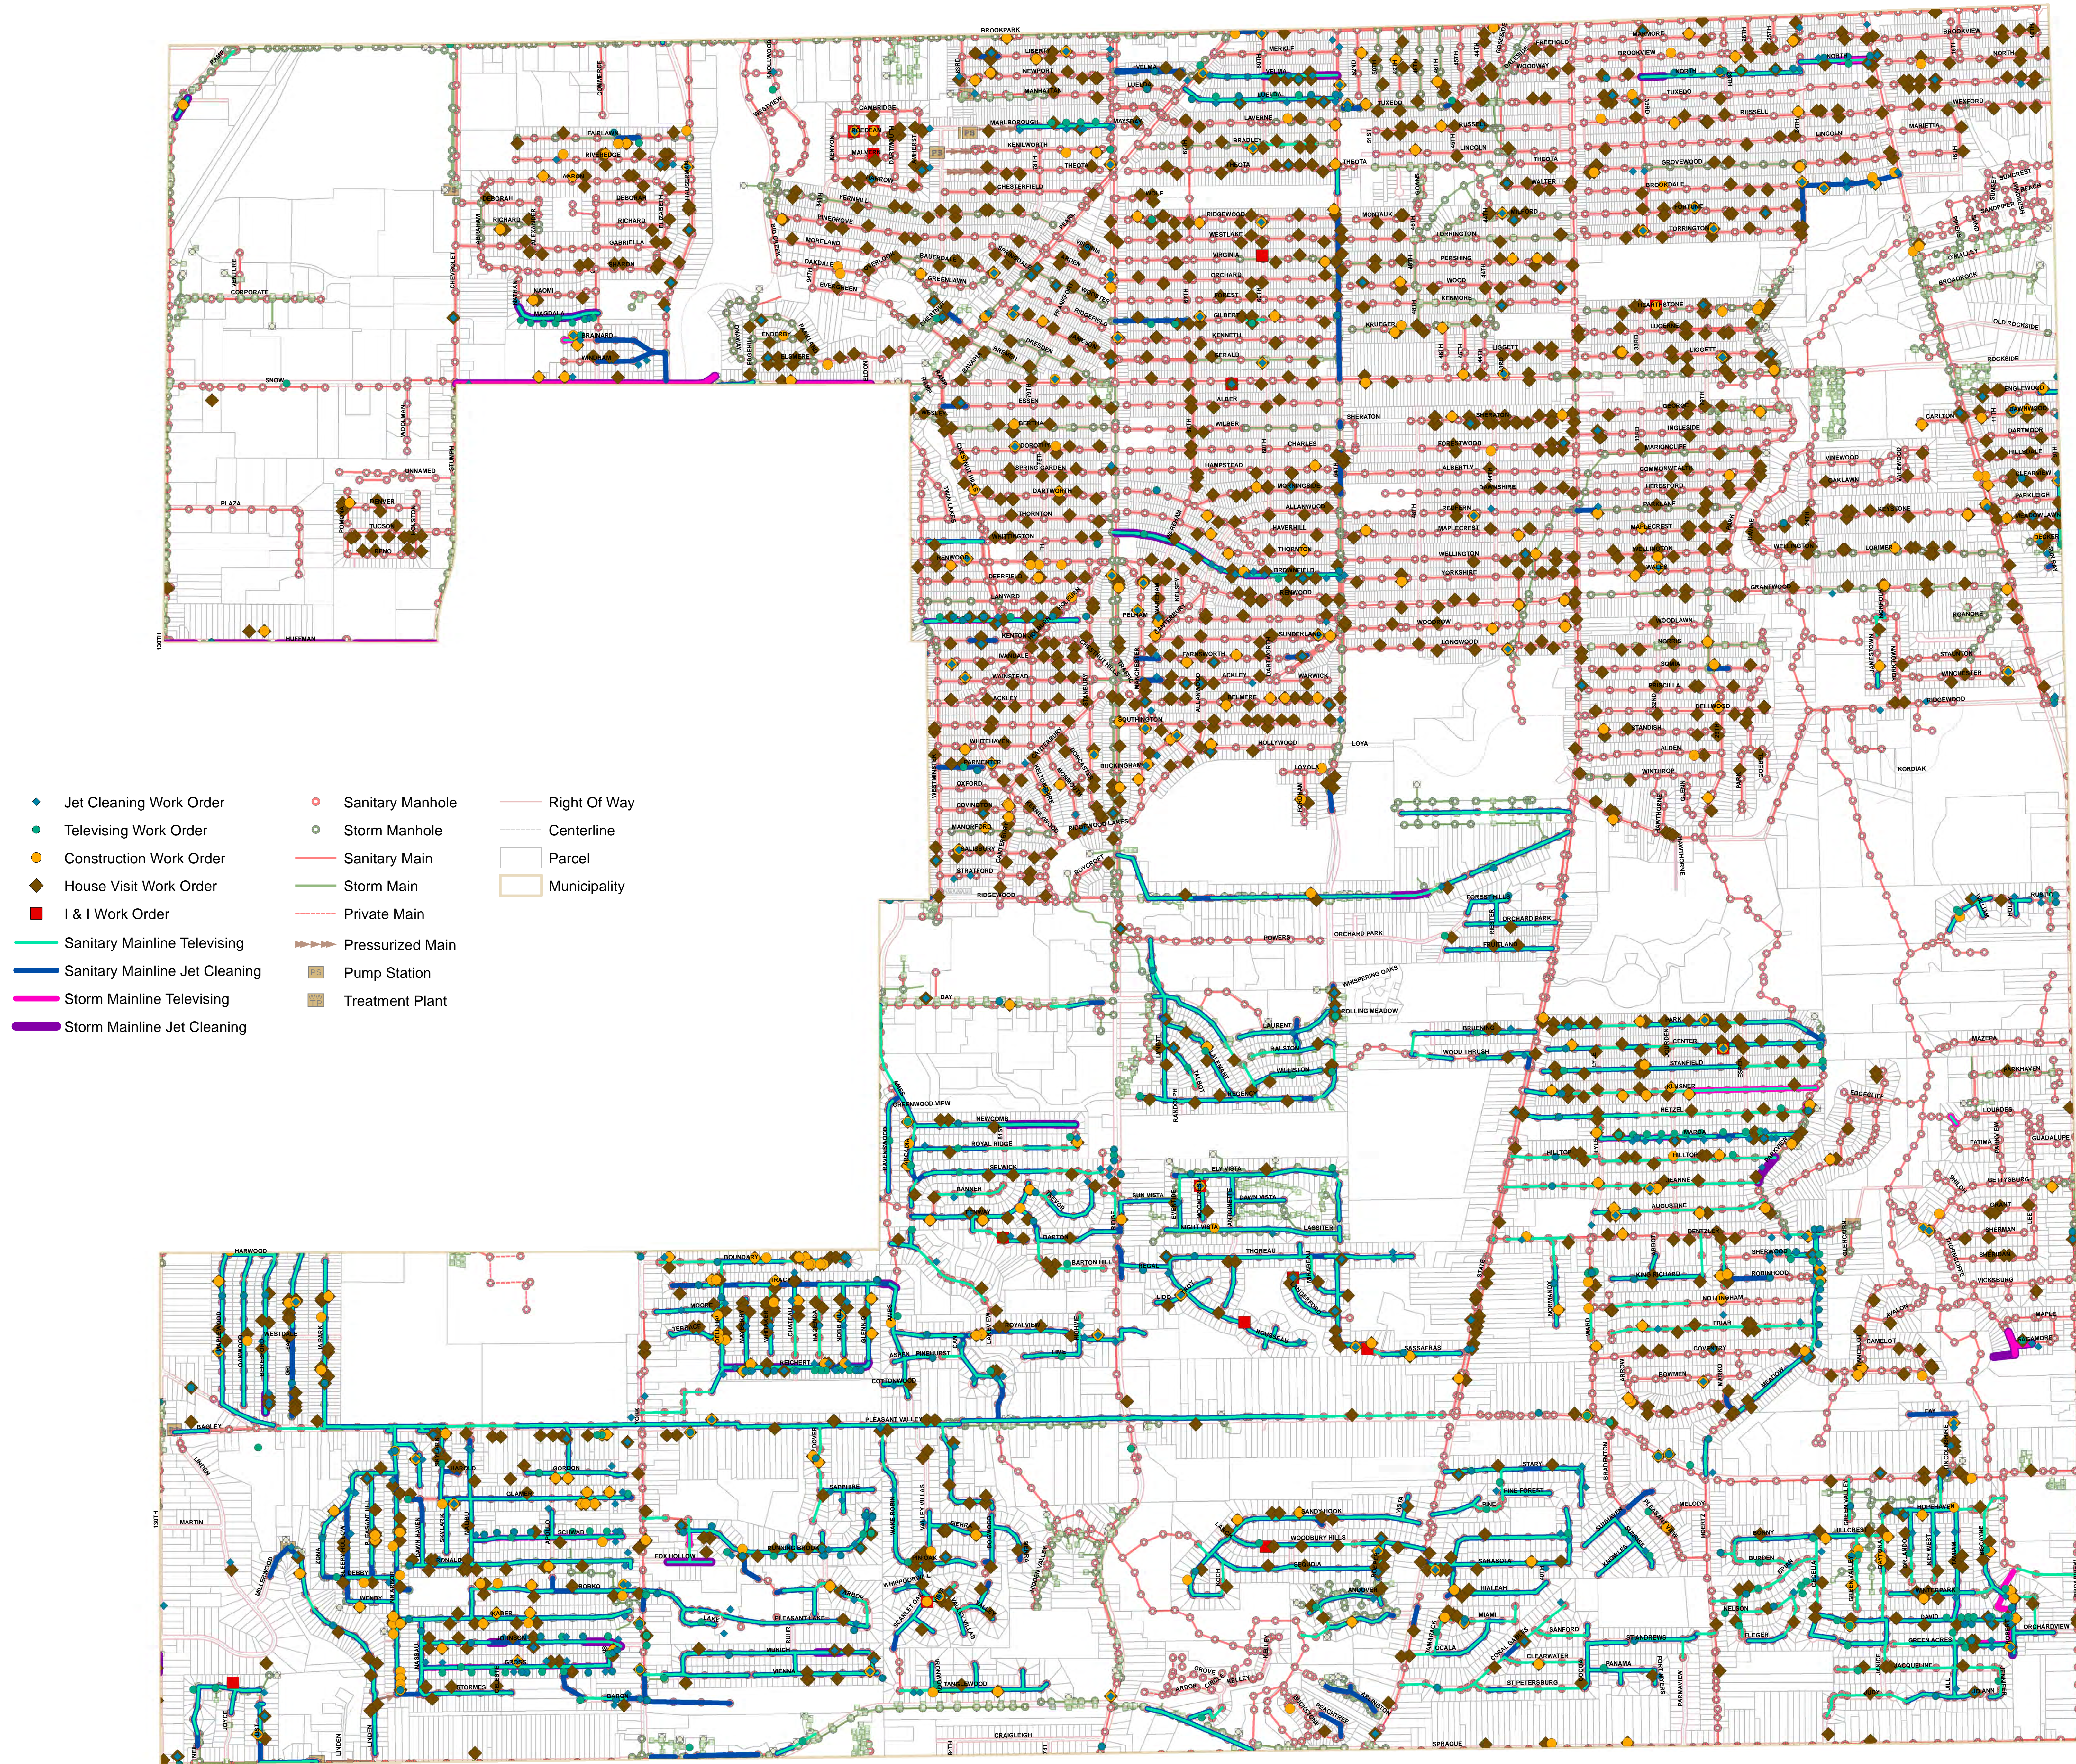

Parma

2019 Service History

Note: Mainlines may have been Jet Cleaned or Televised multiple times, though symbolized only once. Address records may be under-represented and locations estimated. This map is for general review purposes only; no warranties, expressed or implied, concerning the accuracy, reliability, or suitability of this data have been made. The source of the data shown should be contacted for any official records. The information displayed is current as of 12/31/2019.

Maintenance and sewer data - Cuyahoga County Department of Public Works.
Parcel and boundary data - Cuyahoga County Fiscal Officer.
Streets and map creation - Cuyahoga County Enterprise GIS Department.