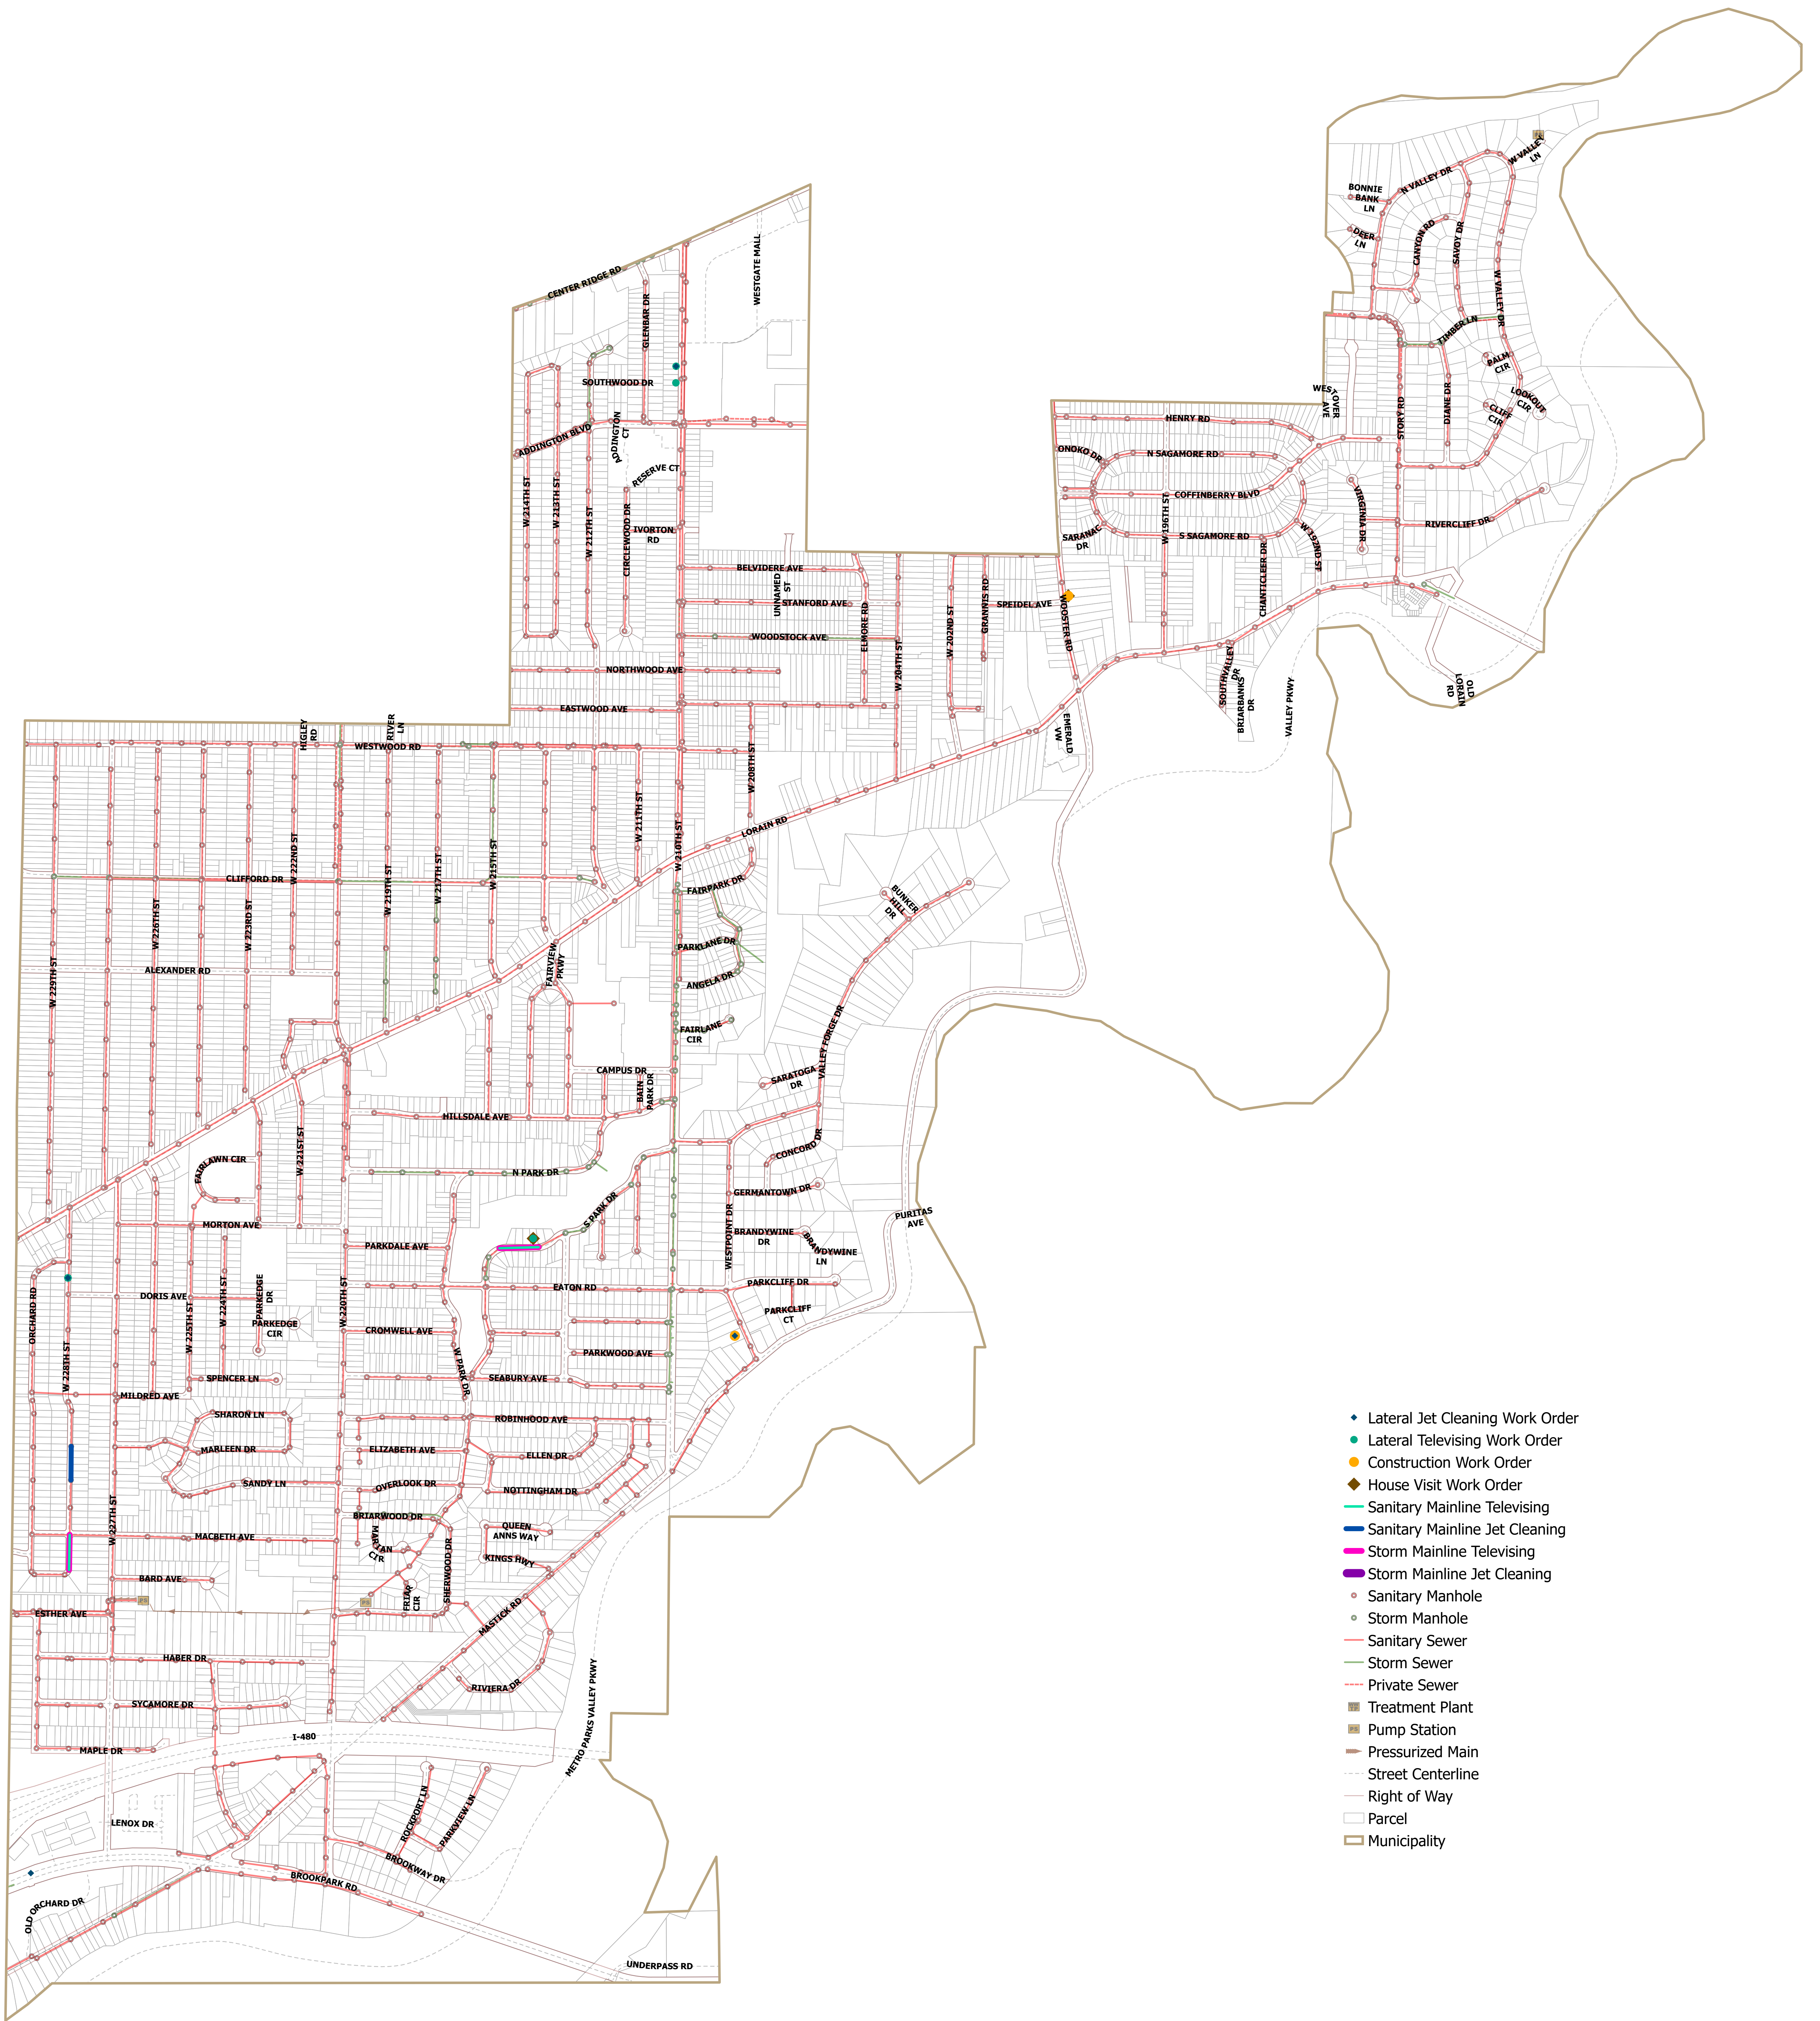

Fairview Park

2020 Sewer Maintenance History

- ◆ Lateral Jet Cleaning Work Order
- Lateral Telescoping Work Order
- Construction Work Order
- ◆ House Visit Work Order
- Sanitary Mainline Telescoping
- Sanitary Mainline Jet Cleaning
- Storm Mainline Telescoping
- Storm Mainline Jet Cleaning
- Sanitary Manhole
- Storm Manhole
- Sanitary Sewer
- Storm Sewer
- Private Sewer
- Treatment Plant
- Pump Station
- Pressurized Main
- Street Centerline
- Right of Way
- Parcel
- Municipality

Note: Mainlines may have been Jet Cleaned or Telescoped multiple times, though symbolized only once. Address records may be under-represented. This map is for general review purposes only; no warranties, expressed or implied, concerning the accuracy, reliability, or suitability of this data have been made. The source of the data shown should be contacted for any official records. The information displayed is current as of 12/31/2020.