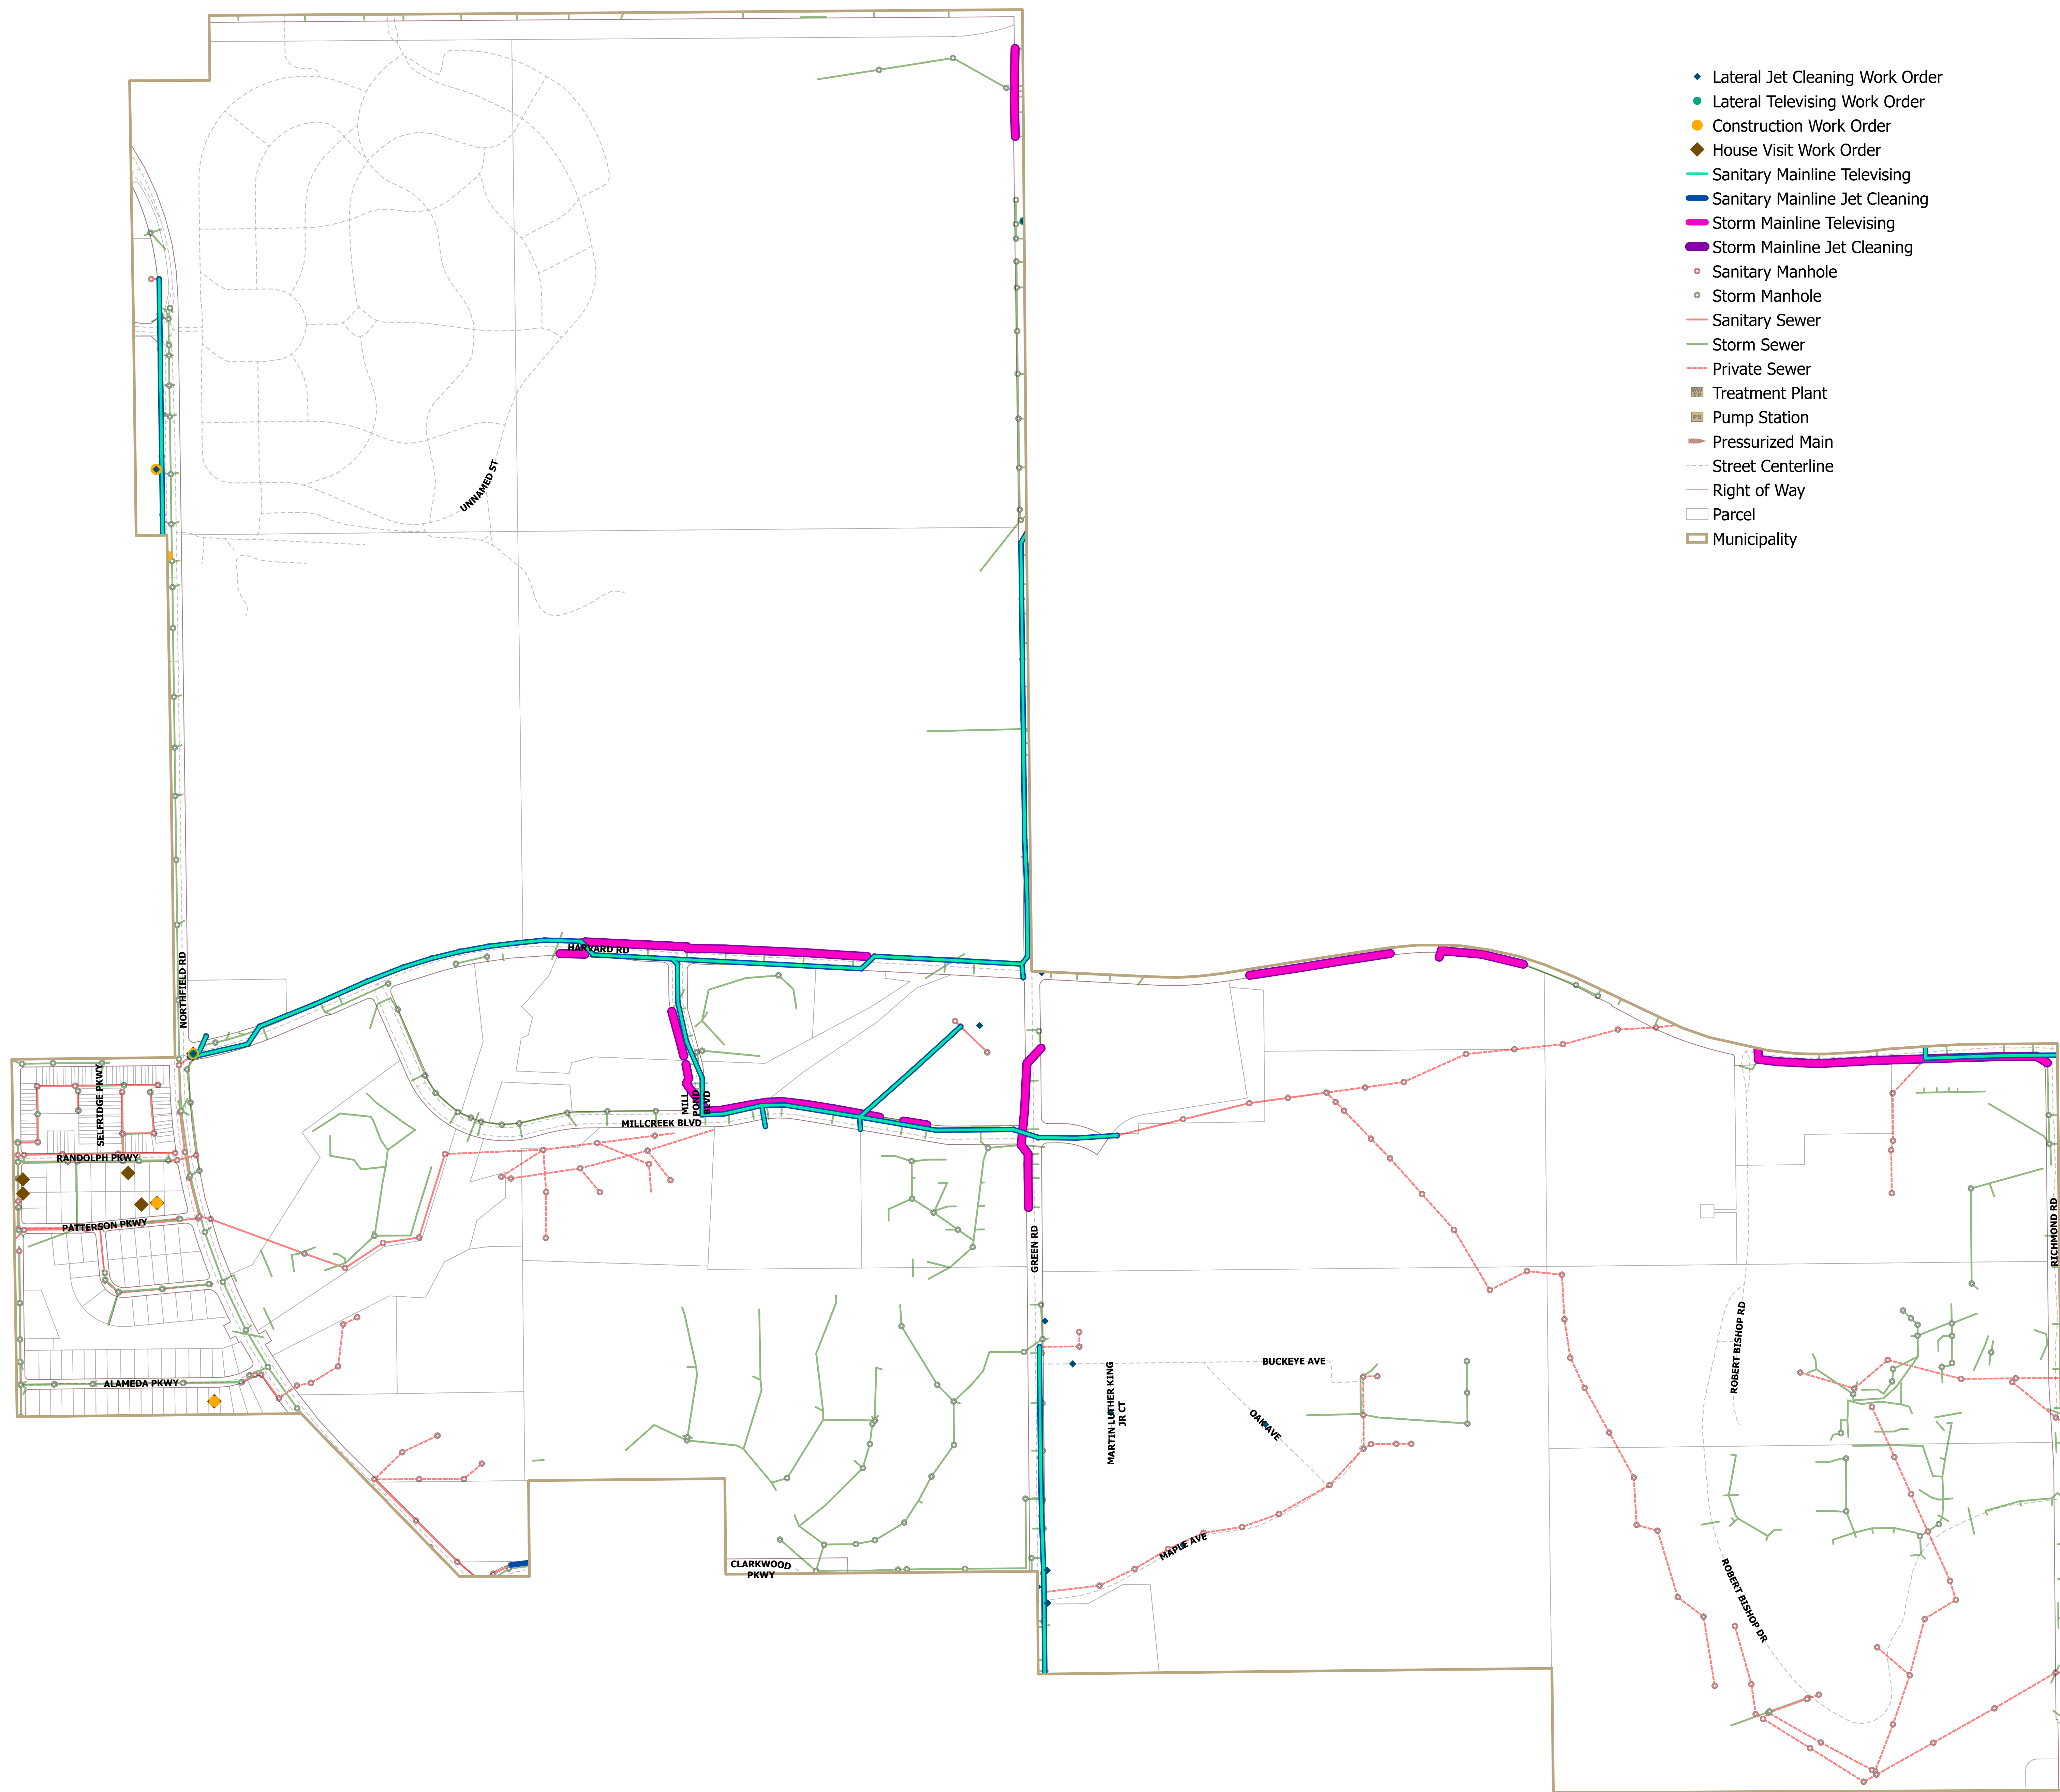

Highland Hills

2020 Sewer Maintenance History

- ◆ Lateral Jet Cleaning Work Order
- Lateral Televising Work Order
- Construction Work Order
- ◆ House Visit Work Order
- Sanitary Mainline Televising
- Sanitary Mainline Jet Cleaning
- Storm Mainline Televising
- Storm Mainline Jet Cleaning
- Sanitary Manhole
- Storm Manhole
- Sanitary Sewer
- Storm Sewer
- Private Sewer
- Treatment Plant
- Pump Station
- Pressurized Main
- Street Centerline
- Right of Way
- Parcel
- Municipality

Note: Mainlines may have been Jet Cleaned or Televised multiple times, though symbolized only once. Address records may be under-represented. This map is for general review purposes only; no warranties, expressed or implied, concerning the accuracy, reliability, or suitability of this data have been made. The source of the data shown should be contacted for any official records. The information displayed is current as of 12/31/2020.