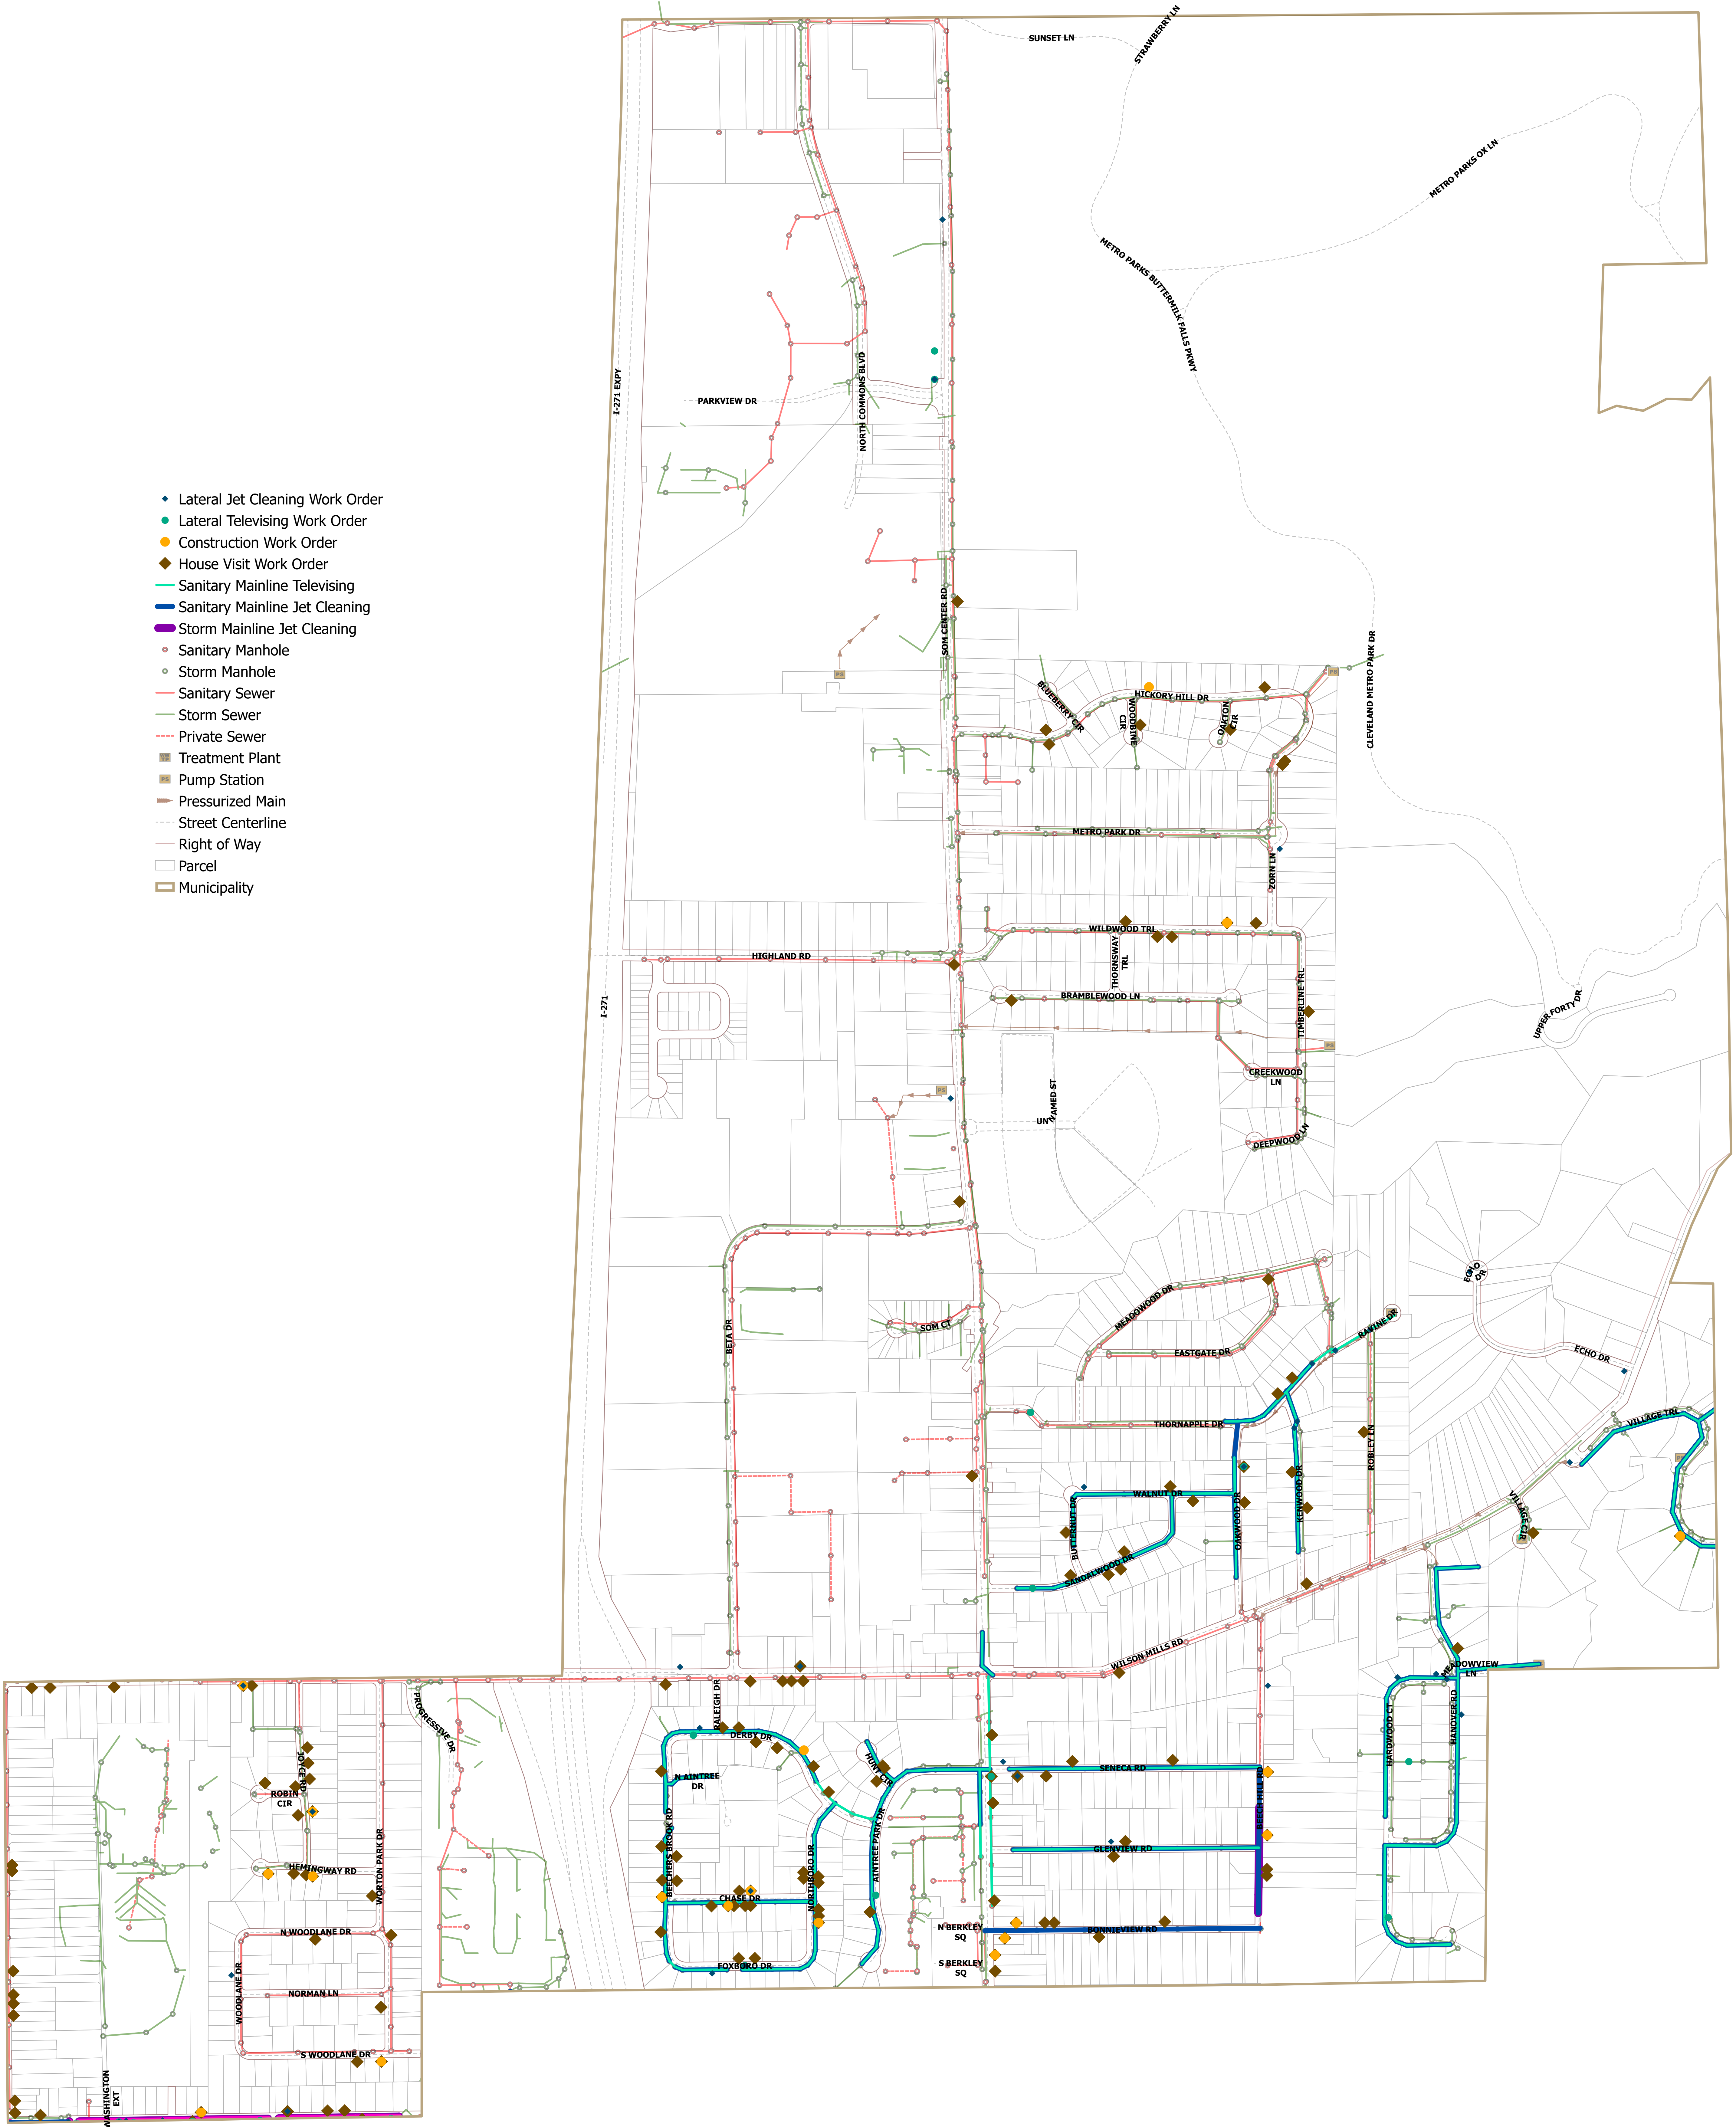

Mayfield Village

2020 Sewer Maintenance History

Note: Mainlines may have been Jet Cleaned or Telescoped multiple times, though symbolized only once. Address records may be under-represented.
 This map is for general review purposes only; no warranties, expressed or implied, concerning the accuracy, reliability, or suitability of this data have been made.
 The source of the data shown should be contacted for any official records.
 The information displayed is current as of 12/31/2020.