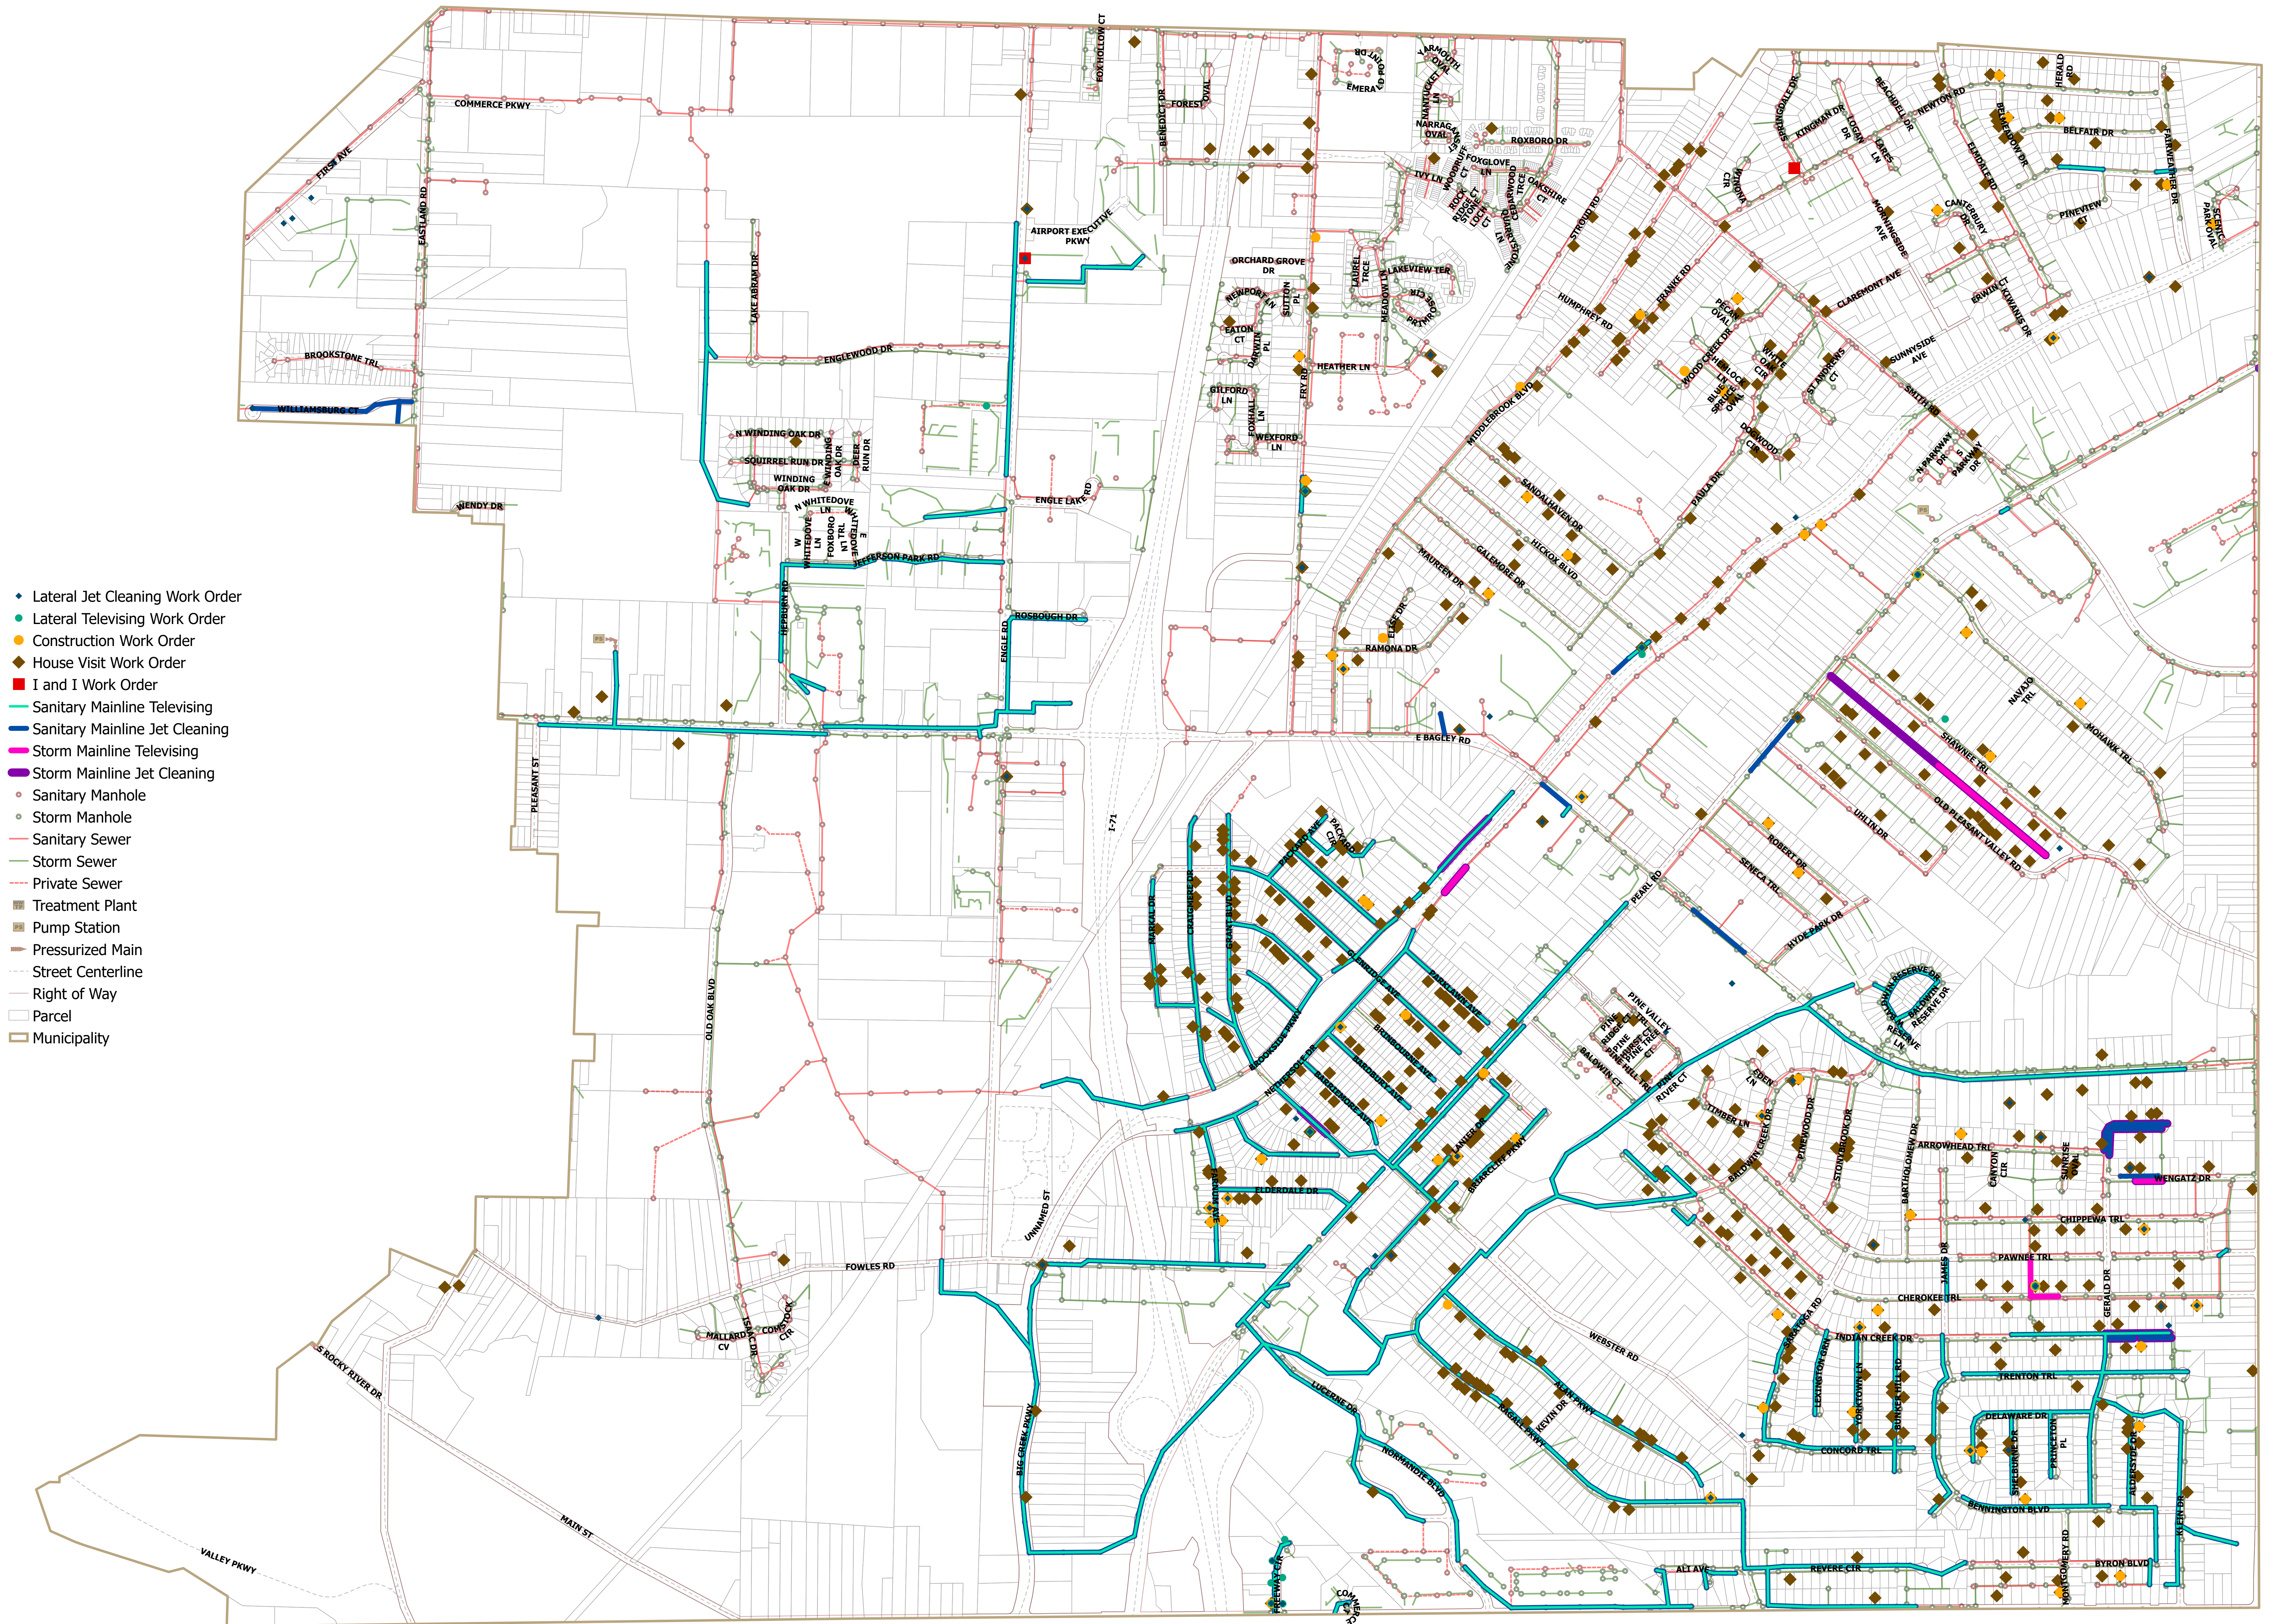

Middleburg Heights

2020 Sewer Maintenance History

Note: Mainlines may have been Jet Cleaned or Telescoped multiple times, though symbolized only once. Address records may be under-represented. This map is for general review purposes only; no warranties, expressed or implied, concerning the accuracy, reliability, or suitability of this data have been made. The source of the data shown should be contacted for any official records. The information displayed is current as of 12/31/2020.