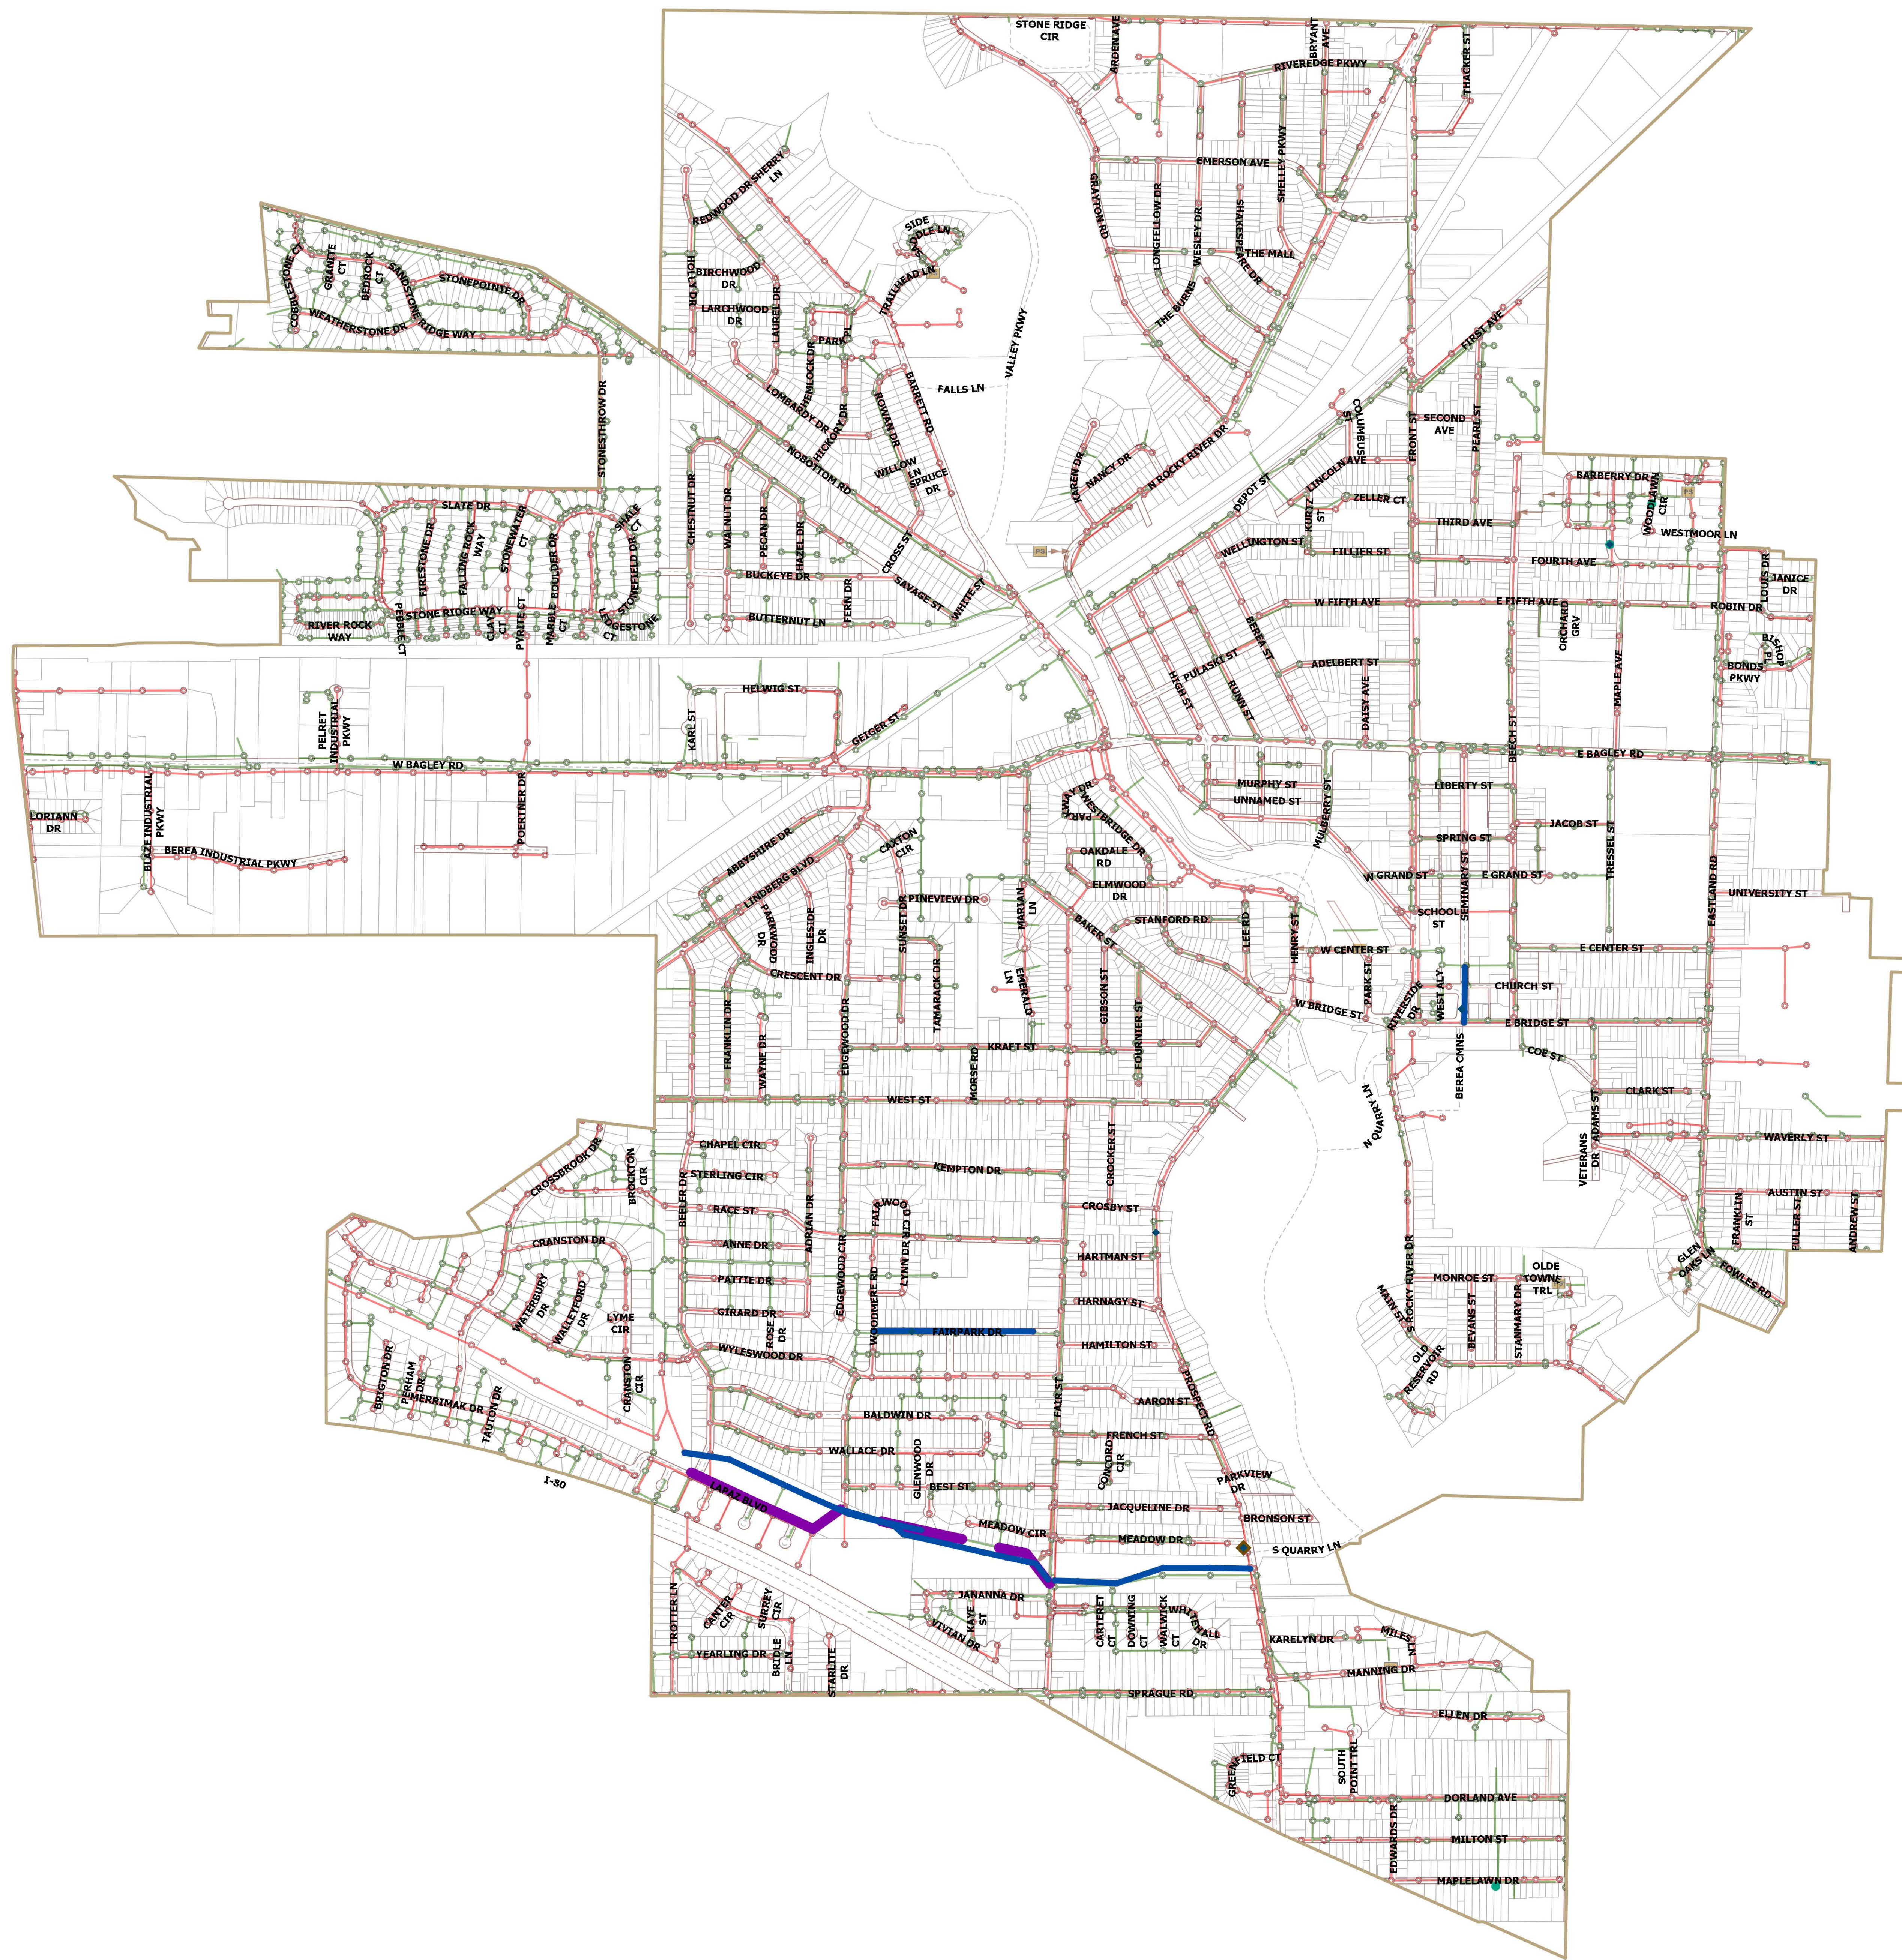

# Berea

## 2021 Sewer Maintenance History

- ◆ Lateral Jet Cleaning Work Order
- Lateral Televising Work Order
- ◆ House Visit Work Order
- Sanitary Mainline Televising
- Storm Mainline Televising
- Storm Mainline Jet Cleaning
- Sanitary Manhole
- Storm Manhole
- Sanitary Sewer
- Storm Sewer
- Private Sewer
- Treatment Plant
- Pump Station
- Pressurized Main
- Street Centerline
- Right of Way
- Parcel
- Municipality

Note: Mainlines may have been Jet Cleaned or Televised multiple times, though symbolized only once. Address records may be under-represented. This map is for general review purposes only; no warranties, expressed or implied, concerning the accuracy, reliability, or suitability of this data have been made. The source of the data shown should be contacted for any official records. The information displayed is current as of 12/31/2021.