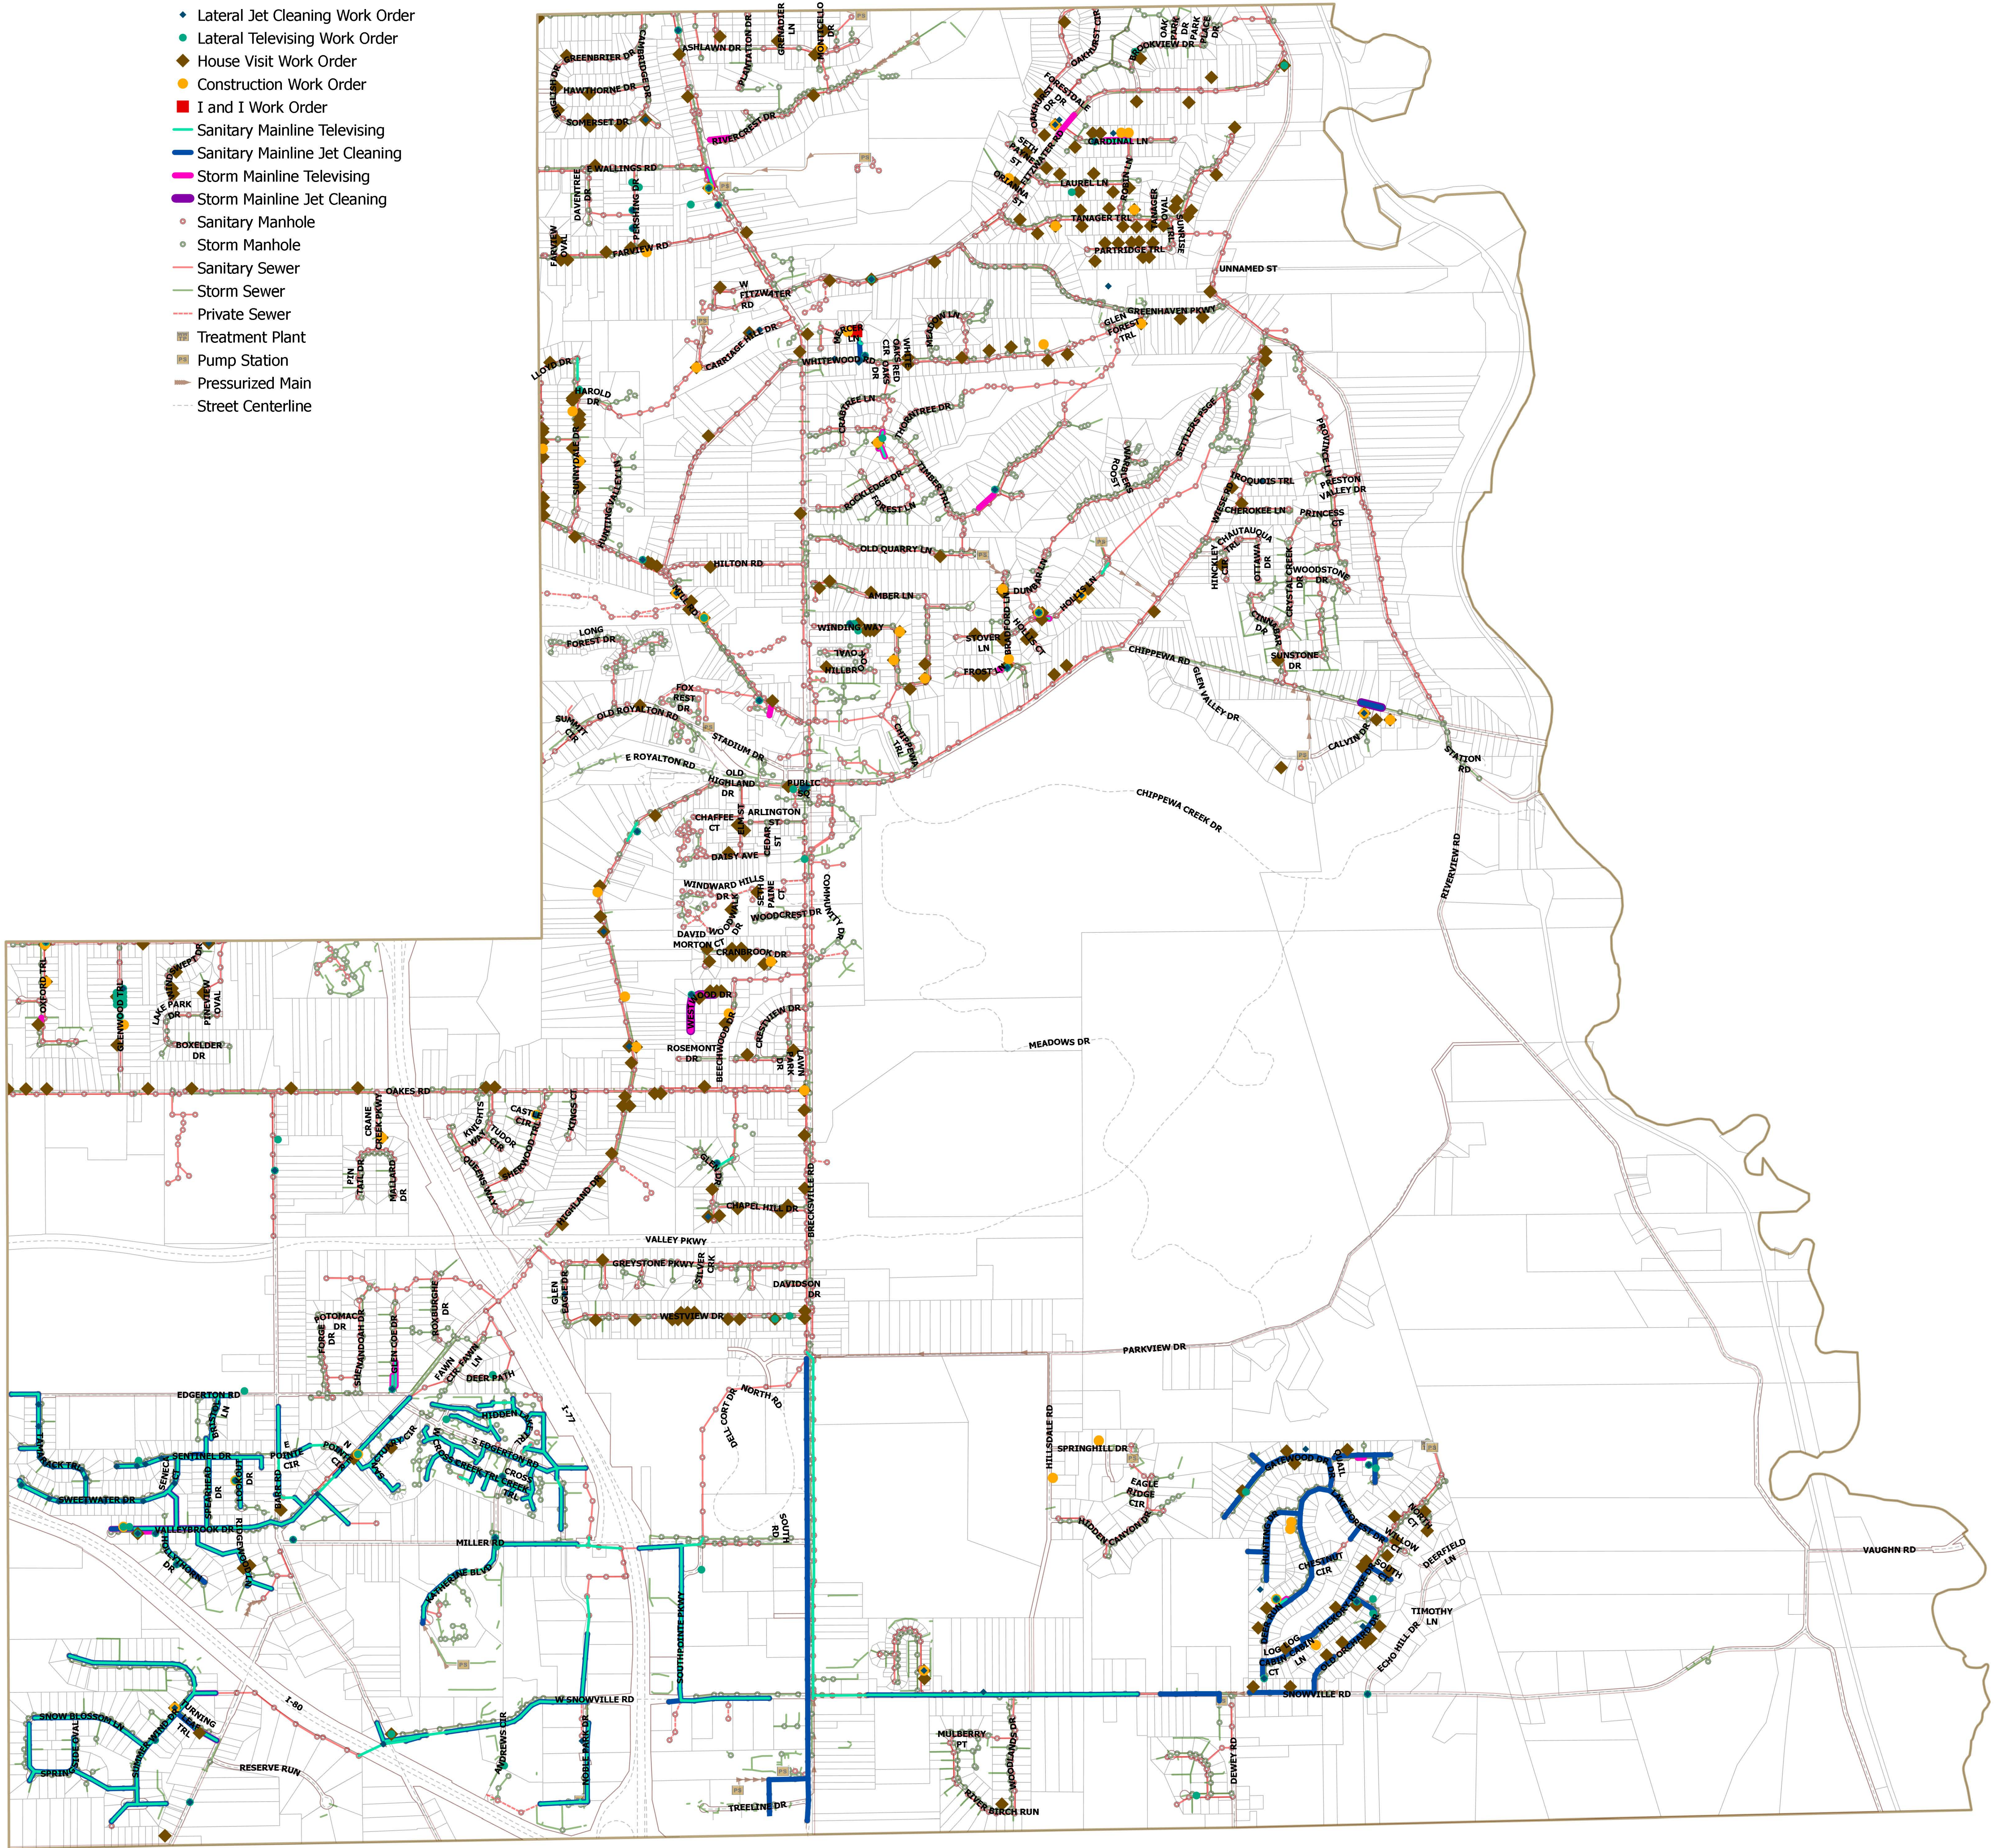

Brecksville

2021 Sewer Maintenance History

- ◆ Lateral Jet Cleaning Work Order
- Lateral Televising Work Order
- ◆ House Visit Work Order
- Construction Work Order
- I and I Work Order
- Sanitary Mainline Televising
- Sanitary Mainline Jet Cleaning
- Storm Mainline Televising
- Storm Mainline Jet Cleaning
- Sanitary Manhole
- Storm Manhole
- Sanitary Sewer
- Storm Sewer
- Private Sewer
- Treatment Plant
- Pump Station
- Pressurized Main
- Street Centerline

Note: Mainlines may have been Jet Cleaned or Televised multiple times, though symbolized only once. Address records may be under-represented. This map is for general review purposes only; no warranties, expressed or implied, concerning the accuracy, reliability, or suitability of this data have been made. The source of the data shown should be contacted for any official records. The information displayed is current as of 12/31/2021.