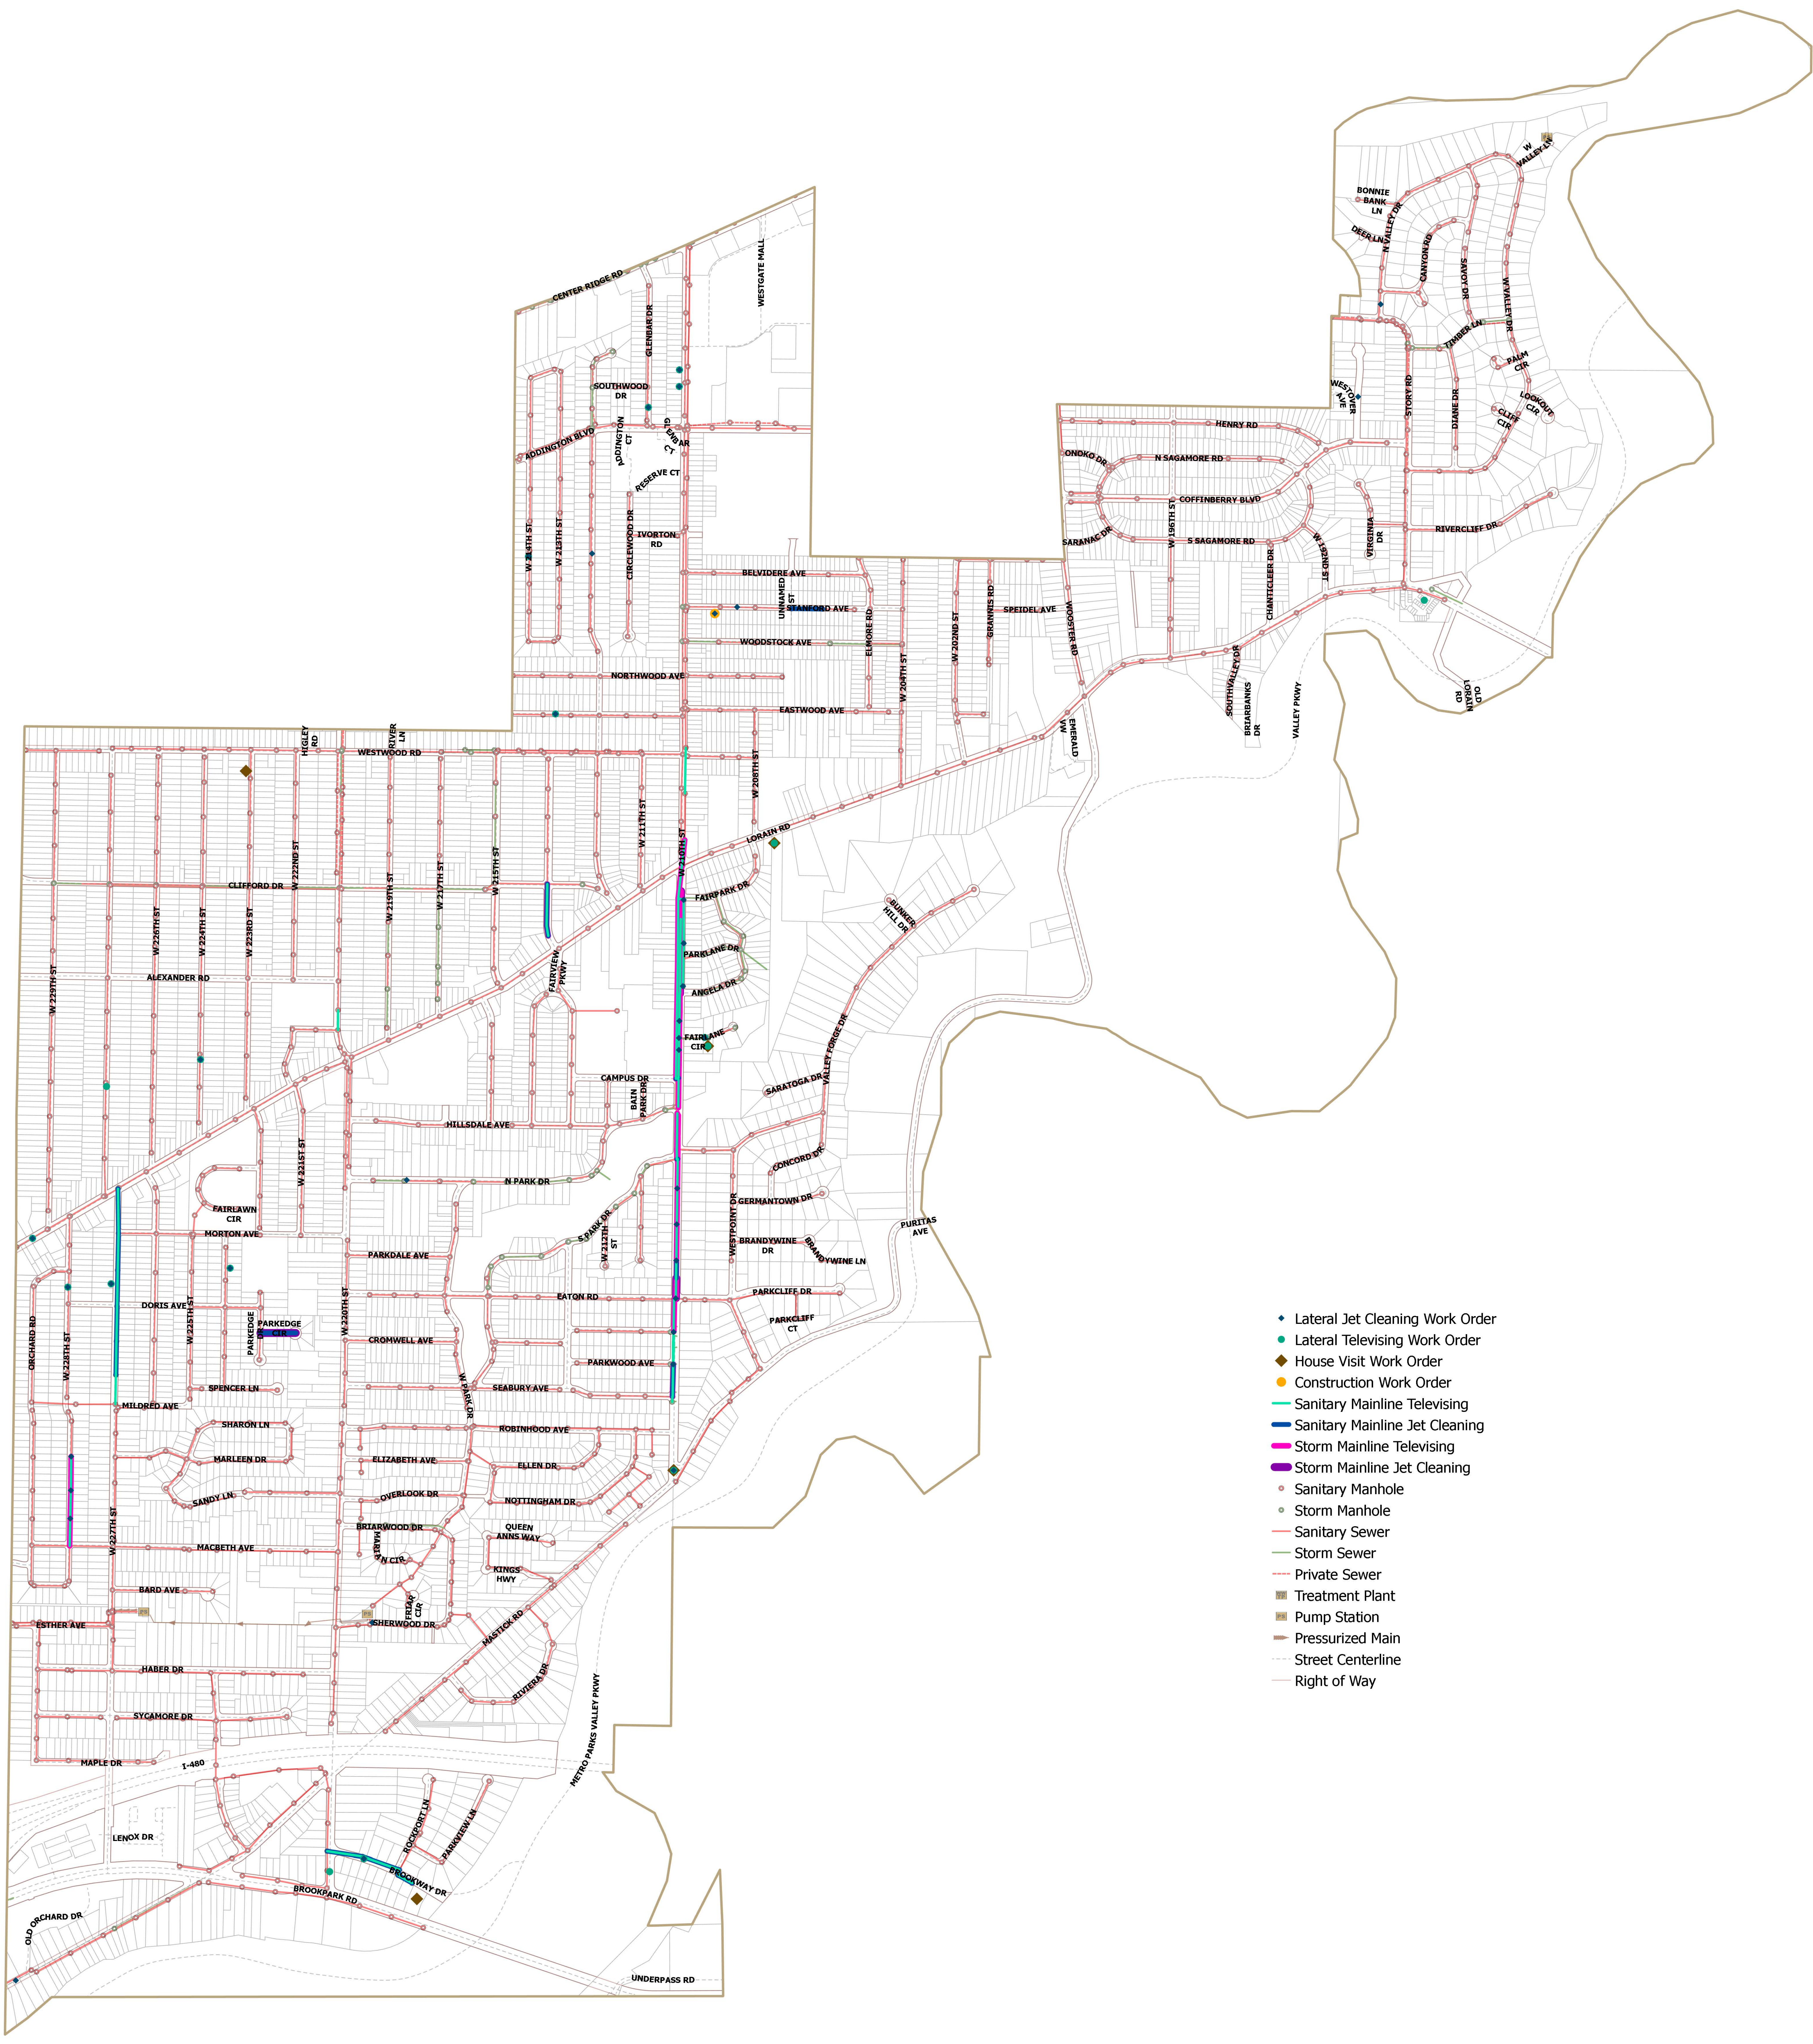

Fairview Park

2021 Sewer Maintenance History

- ◆ Lateral Jet Cleaning Work Order
- Lateral Telescoping Work Order
- ◆ House Visit Work Order
- Construction Work Order
- Sanitary Mainline Telescoping
- Sanitary Mainline Jet Cleaning
- Storm Mainline Telescoping
- Storm Mainline Jet Cleaning
- Sanitary Manhole
- Storm Manhole
- Sanitary Sewer
- Storm Sewer
- Private Sewer
- Treatment Plant
- Pump Station
- Pressurized Main
- Street Centerline
- Right of Way

Note: Mainlines may have been Jet Cleaned or Telescoped multiple times, though symbolized only once. Address records may be under-represented. This map is for general review purposes only; no warranties, expressed or implied, concerning the accuracy, reliability, or suitability of this data have been made. The source of the data shown should be contacted for any official records. The information displayed is current as of 12/31/2021.