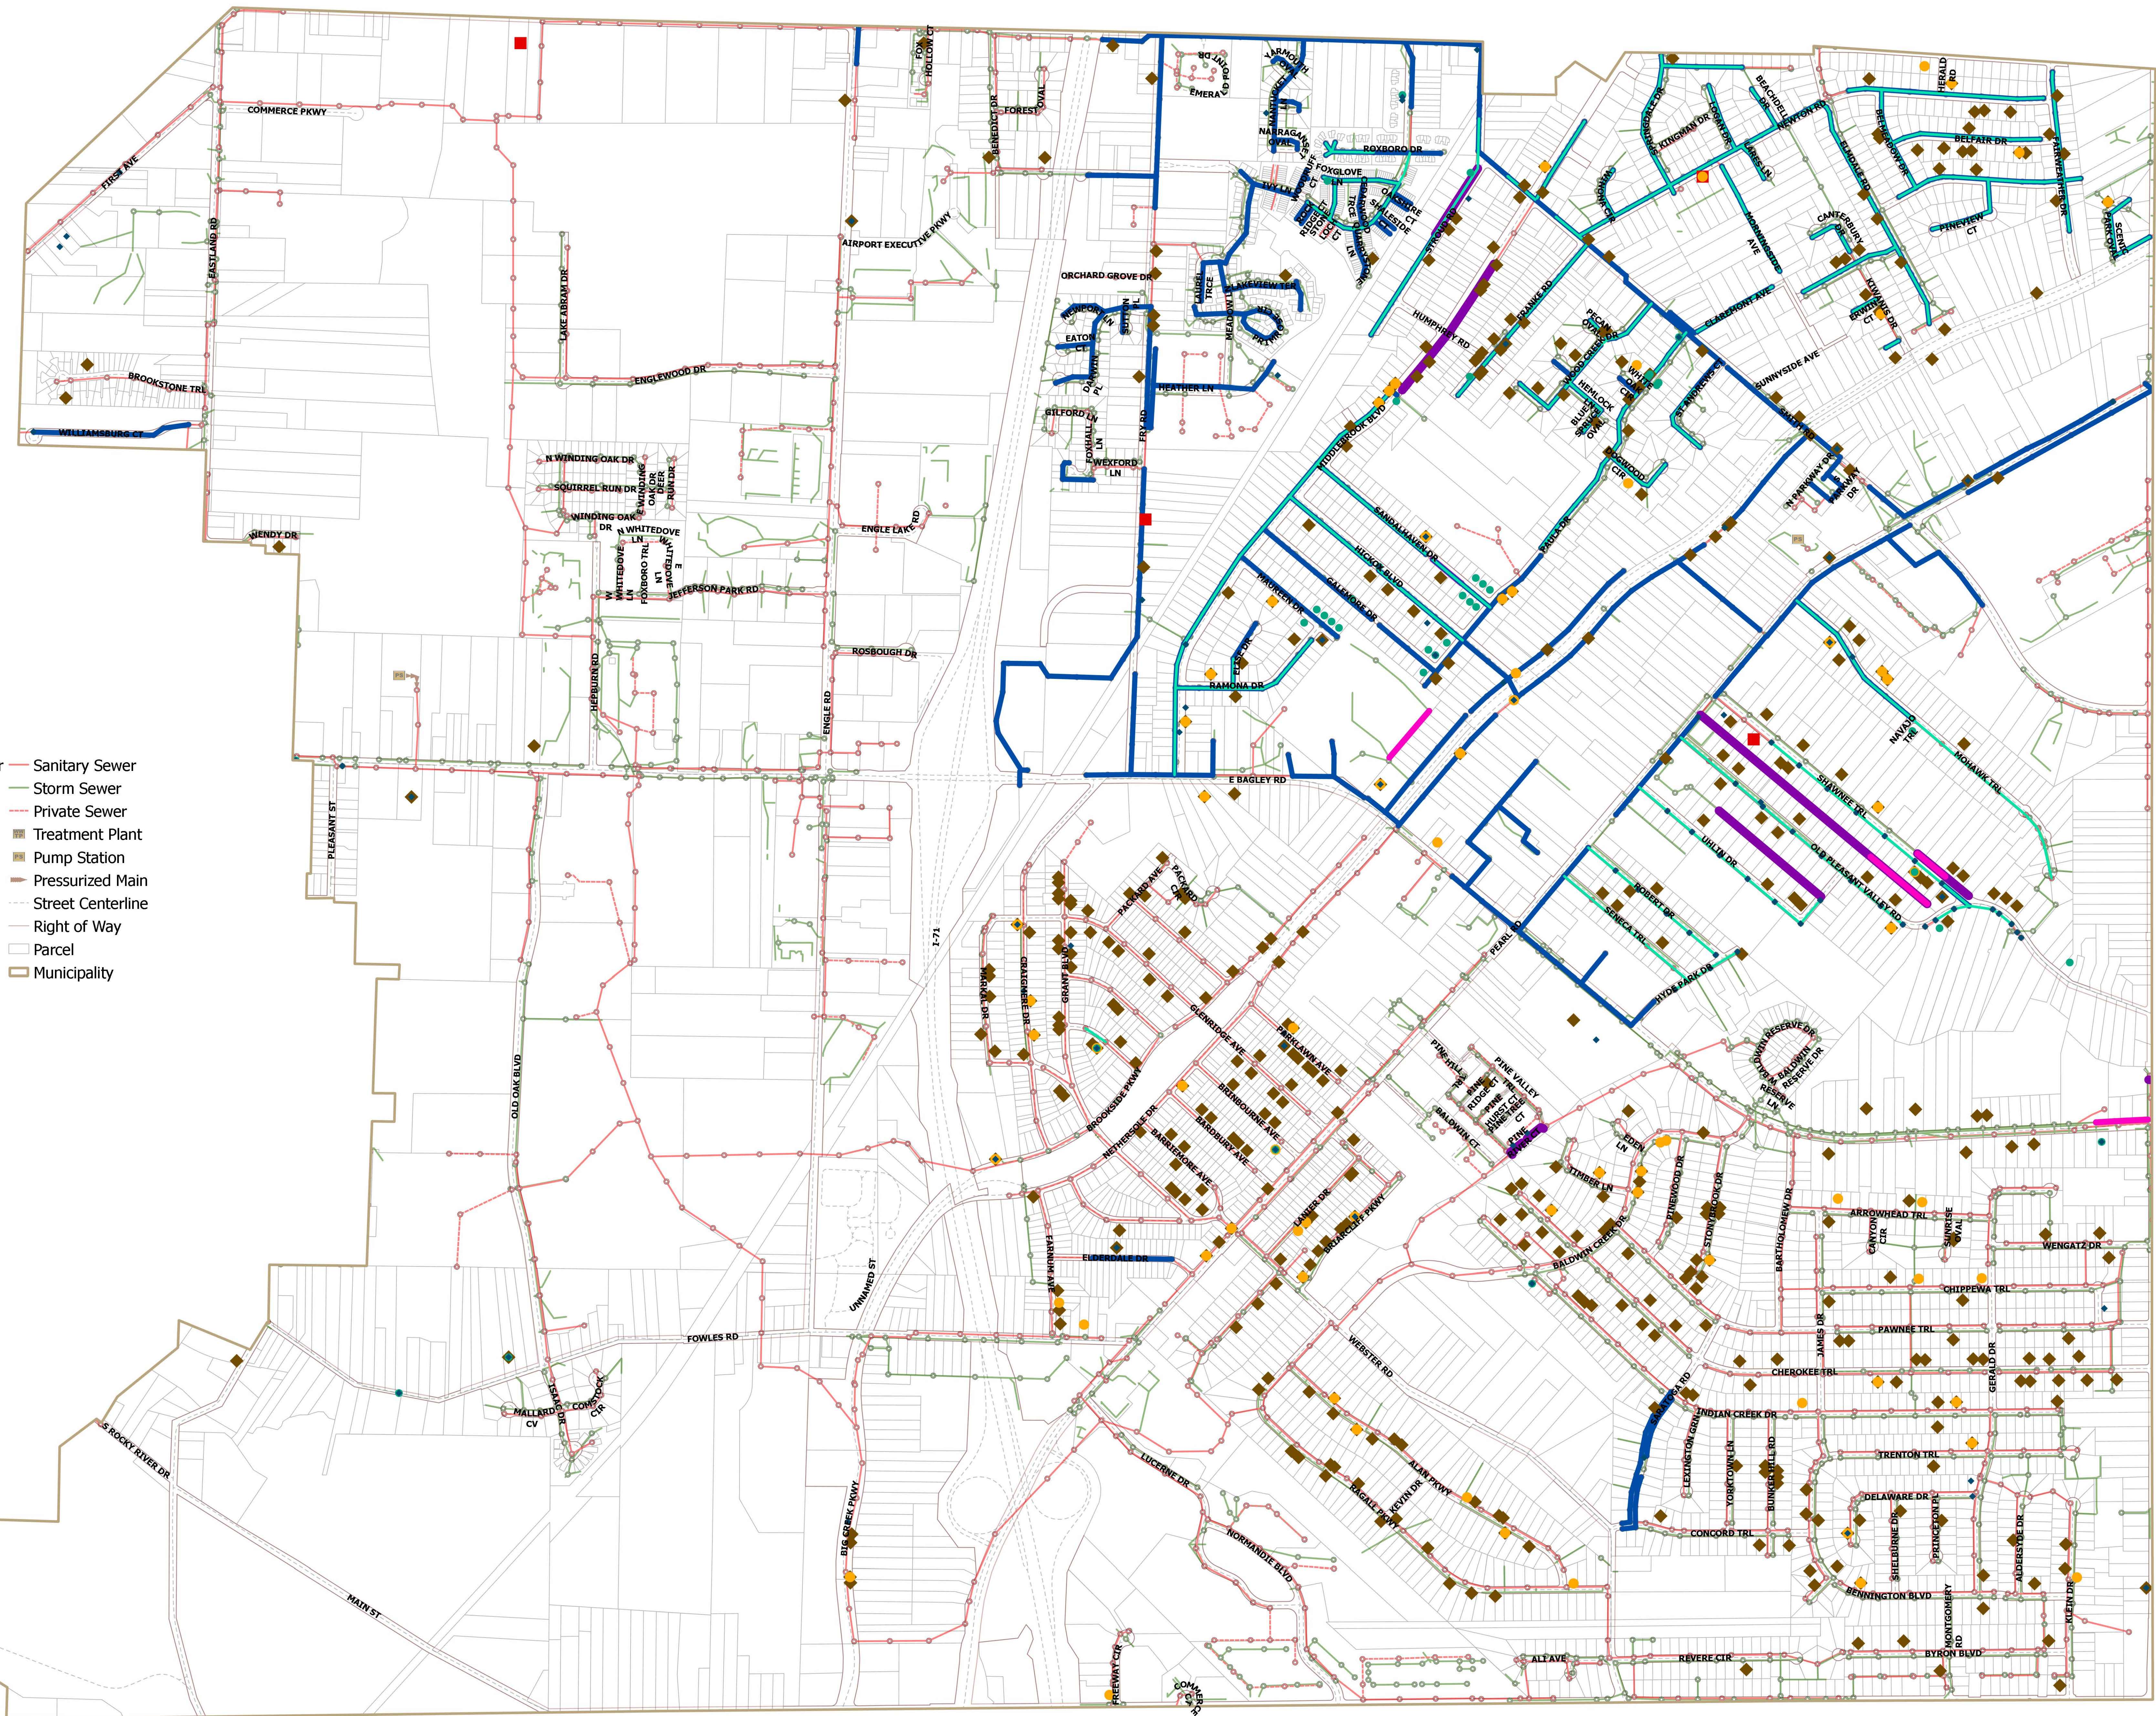

# Middleburg Heights

## 2021 Sewer Maintenance History

- ◆ Lateral Jet Cleaning Work Order
- Lateral Telescoping Work Order
- Construction Work Order
- ◆ House Visit Work Order
- I and I Work Order
- Sanitary Mainline Telescoping
- Sanitary Mainline Jet Cleaning
- Storm Mainline Telescoping
- Storm Mainline Jet Cleaning
- Sanitary Manhole
- Storm Manhole
- Sanitary Sewer
- Storm Sewer
- Private Sewer
- Treatment Plant
- Pump Station
- Pressurized Main
- Street Centerline
- Right of Way
- Parcel
- Municipality

Note: Mainlines may have been Jet Cleaned or Telescoped multiple times, though symbolized only once. Address records may be under-represented. This map is for general review purposes only; no warranties, expressed or implied, concerning the accuracy, reliability, or suitability of this data have been made. The source of the data shown should be contacted for any official records. The information displayed is current as of 12/31/2021.