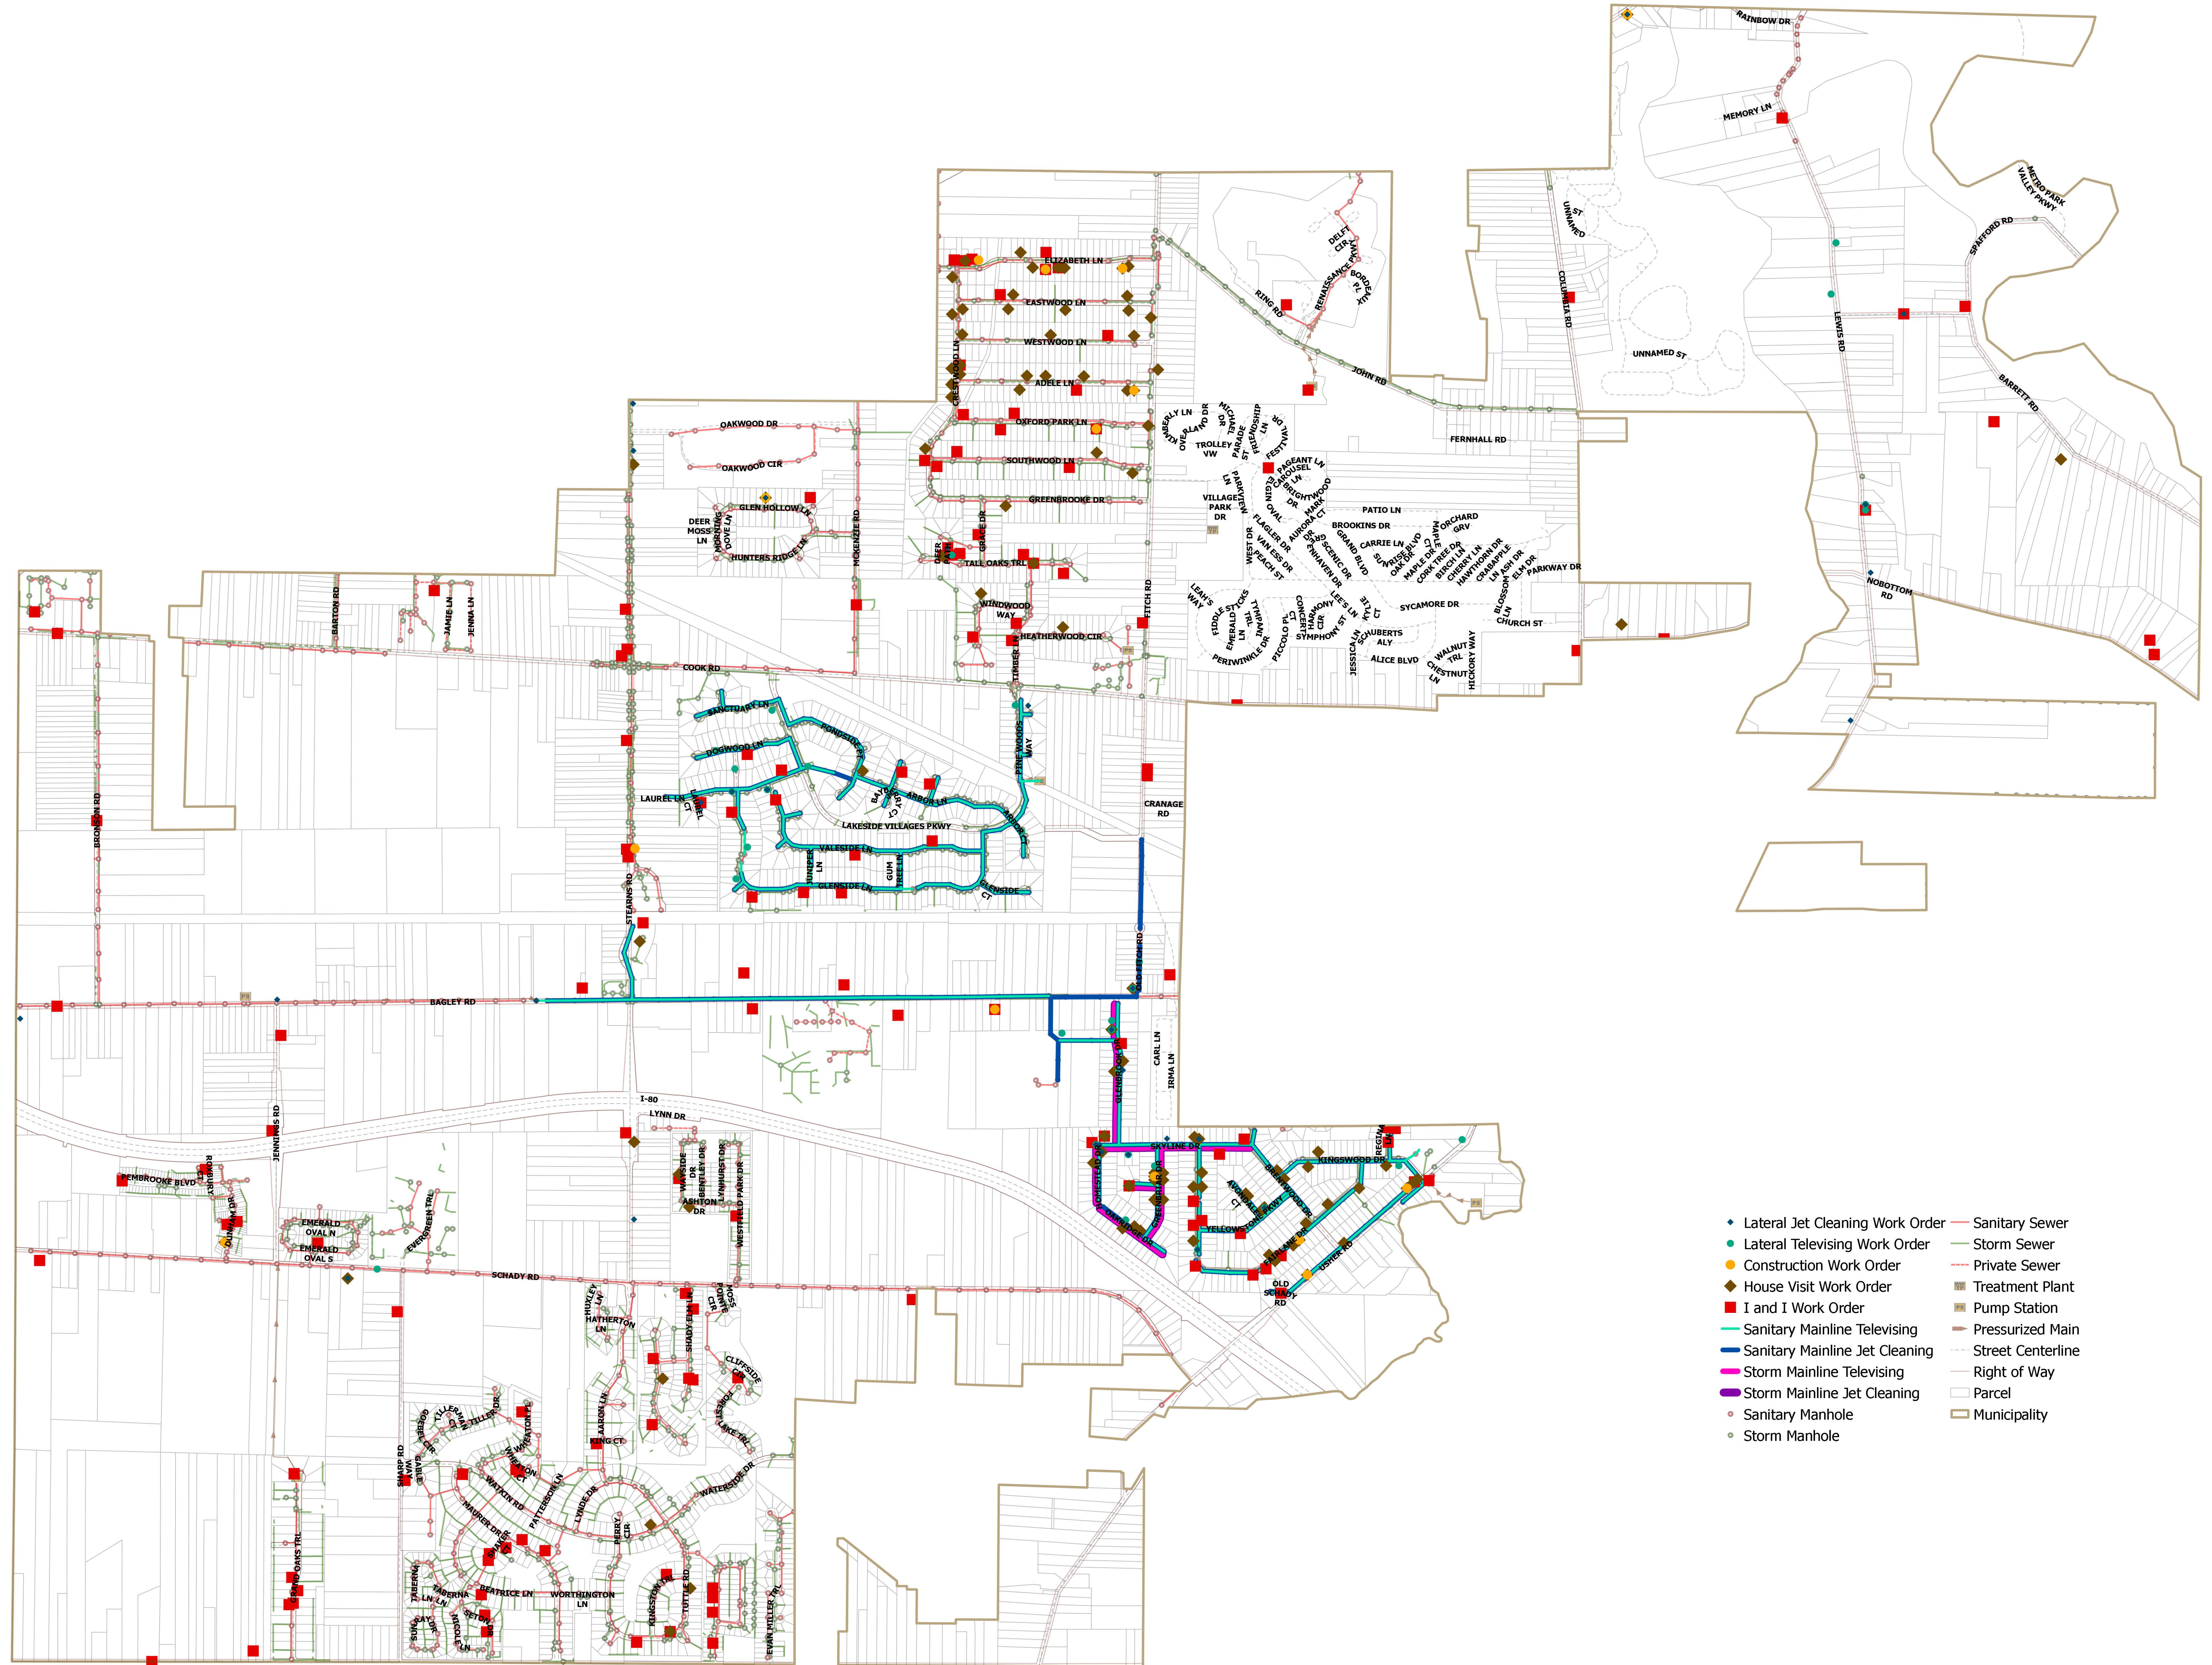

Olmsted Township

2021 Sewer Maintenance History

Note: Mainlines may have been Jet Cleaned or Telescoped multiple times, though symbolized only once. Address records may be under-represented. This map is for general review purposes only; no warranties, expressed or implied, concerning the accuracy, reliability, or suitability of this data have been made. The source of the data shown should be contacted for any official records. The information displayed is current as of 12/31/2021.