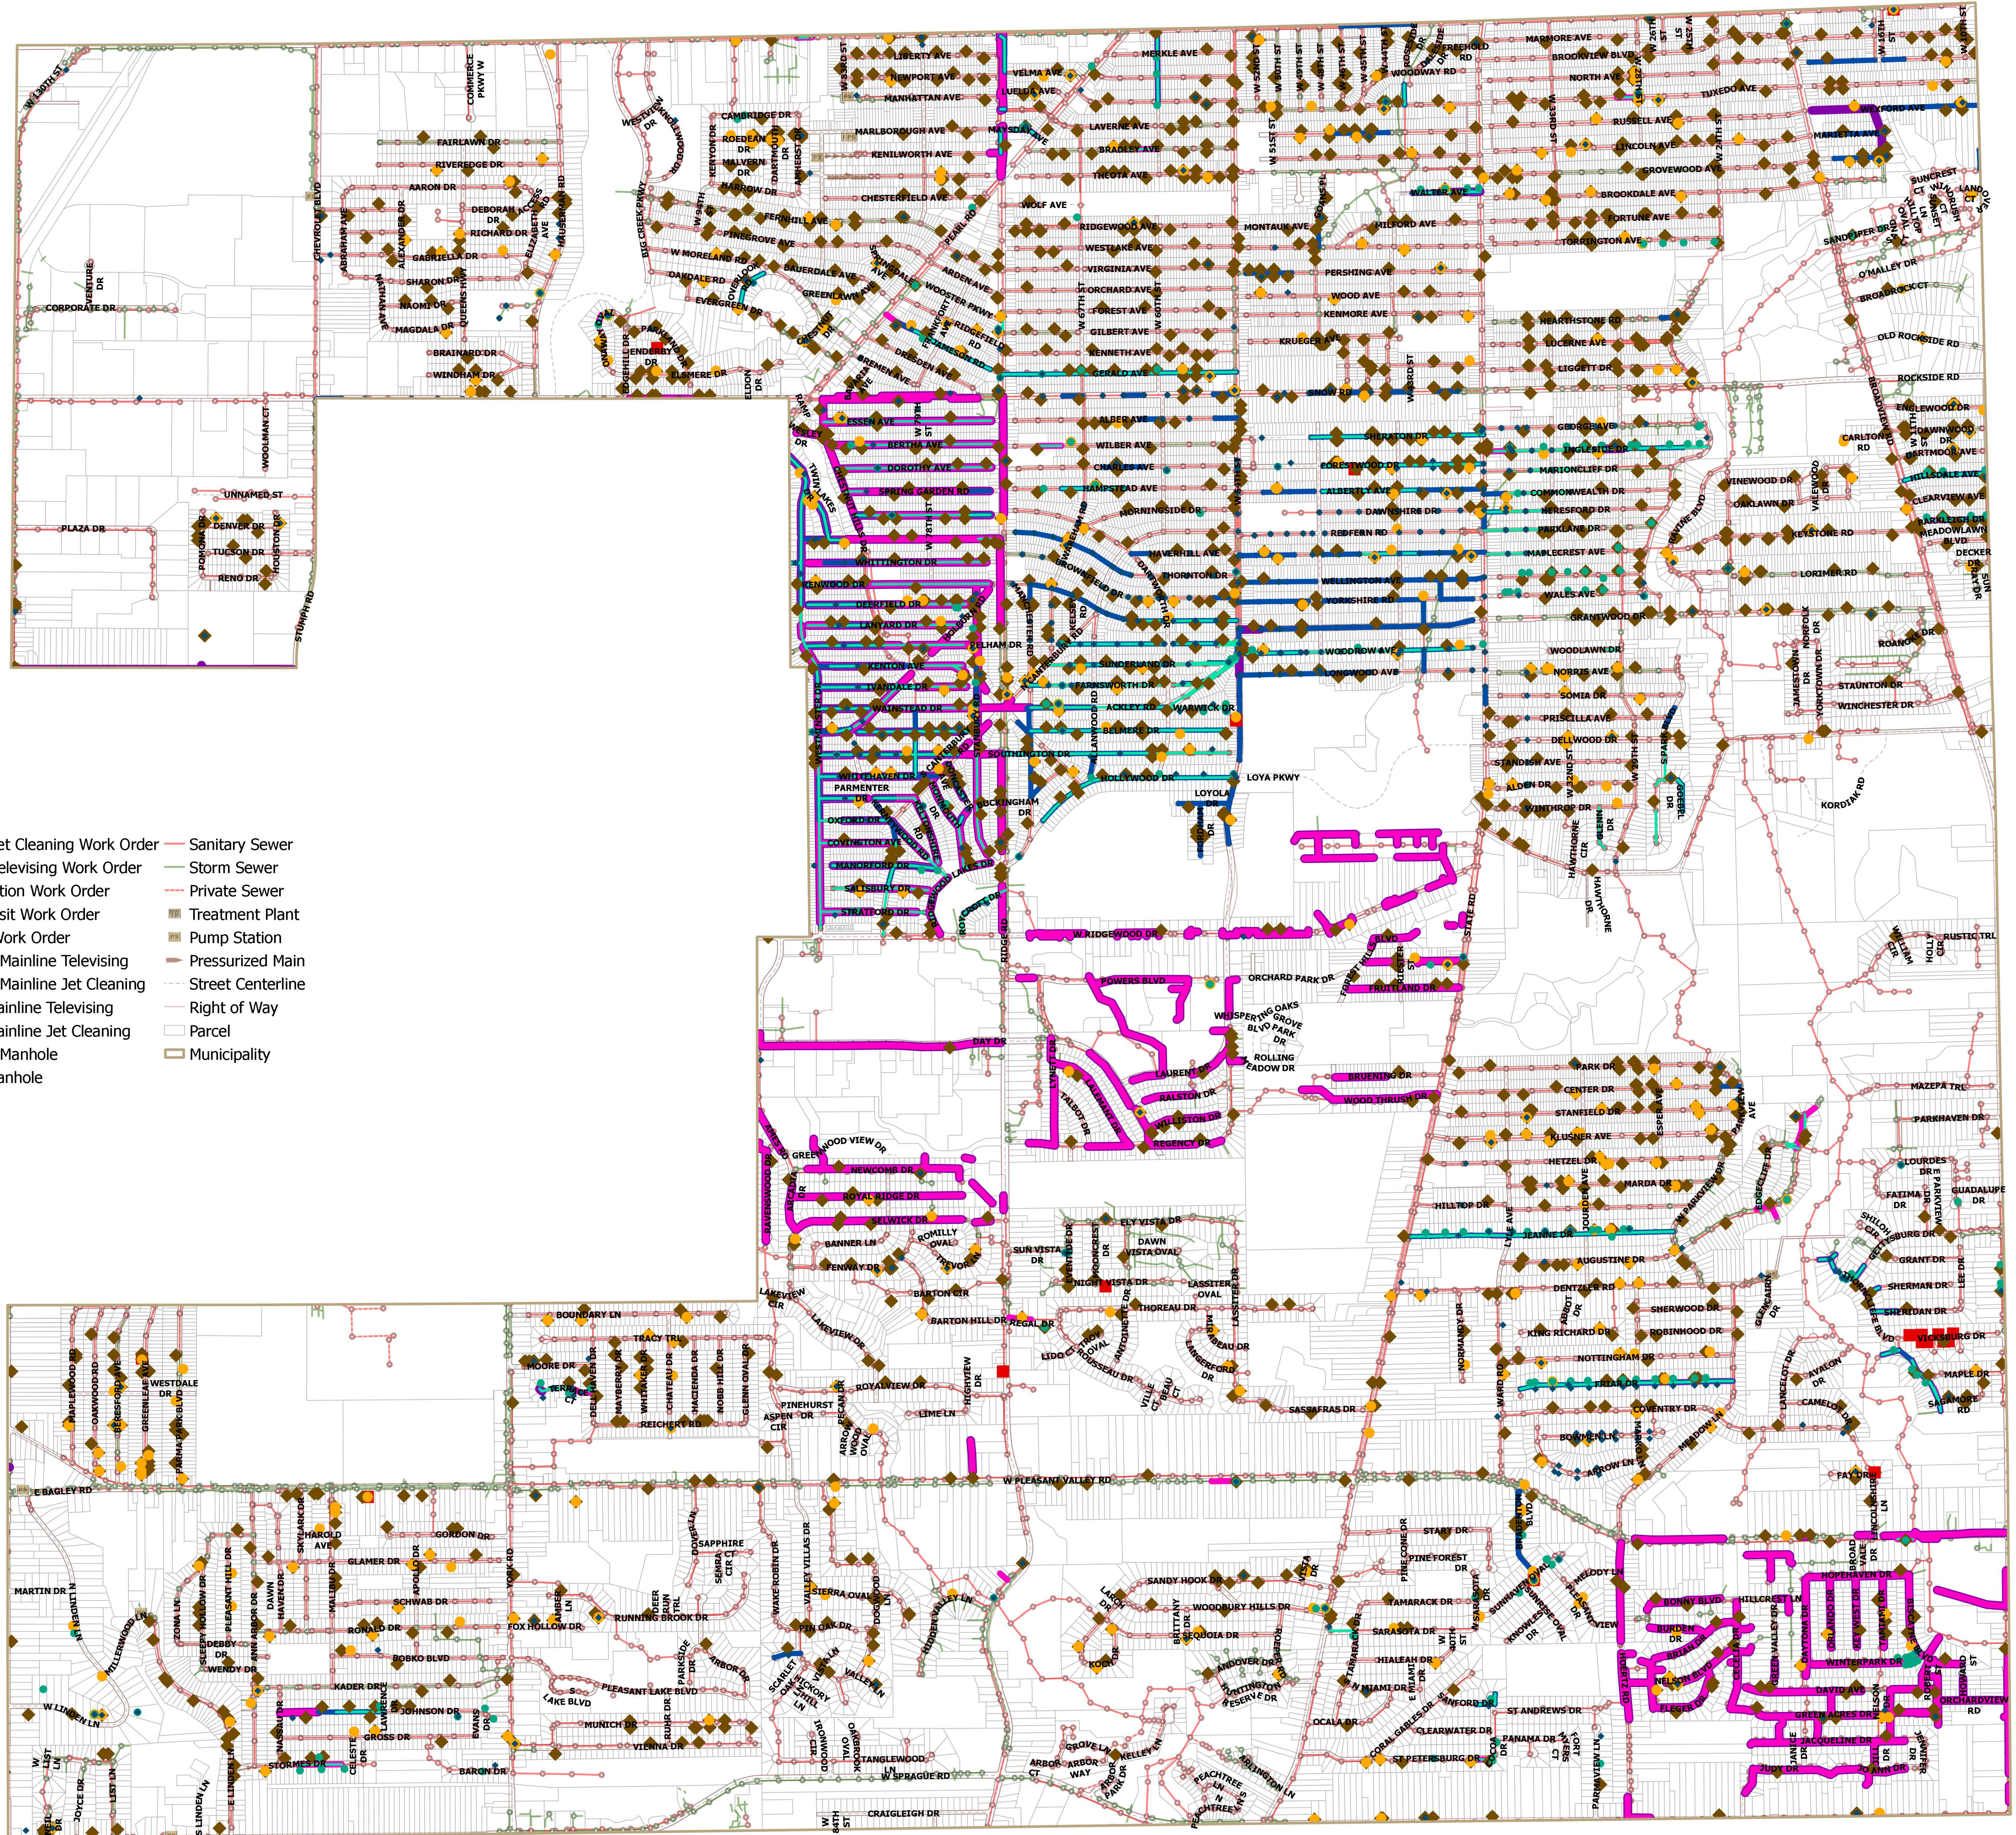

Parma

2021 Sewer Maintenance History

- ◆ Lateral Jet Cleaning Work Order
- Lateral Telescoping Work Order
- ◆ Construction Work Order
- ◆ House Visit Work Order
- I and I Work Order
- Sanitary Mainline Telescoping
- Sanitary Mainline Jet Cleaning
- Storm Mainline Telescoping
- Storm Mainline Jet Cleaning
- Sanitary Manhole
- Storm Manhole
- Sanitary Sewer
- Storm Sewer
- Private Sewer
- Treatment Plant
- Pump Station
- Pressurized Main
- Street Centerline
- Right of Way
- Parcel
- Municipality

Note: Mainlines may have been Jet Cleaned or Telescoped multiple times, though symbolized only once. Address records may be under-represented. This map is for general review purposes only; no warranties, expressed or implied, concerning the accuracy, reliability, or suitability of this data have been made. The source of the data shown should be contacted for any official records. The information displayed is current as of 12/31/2021.