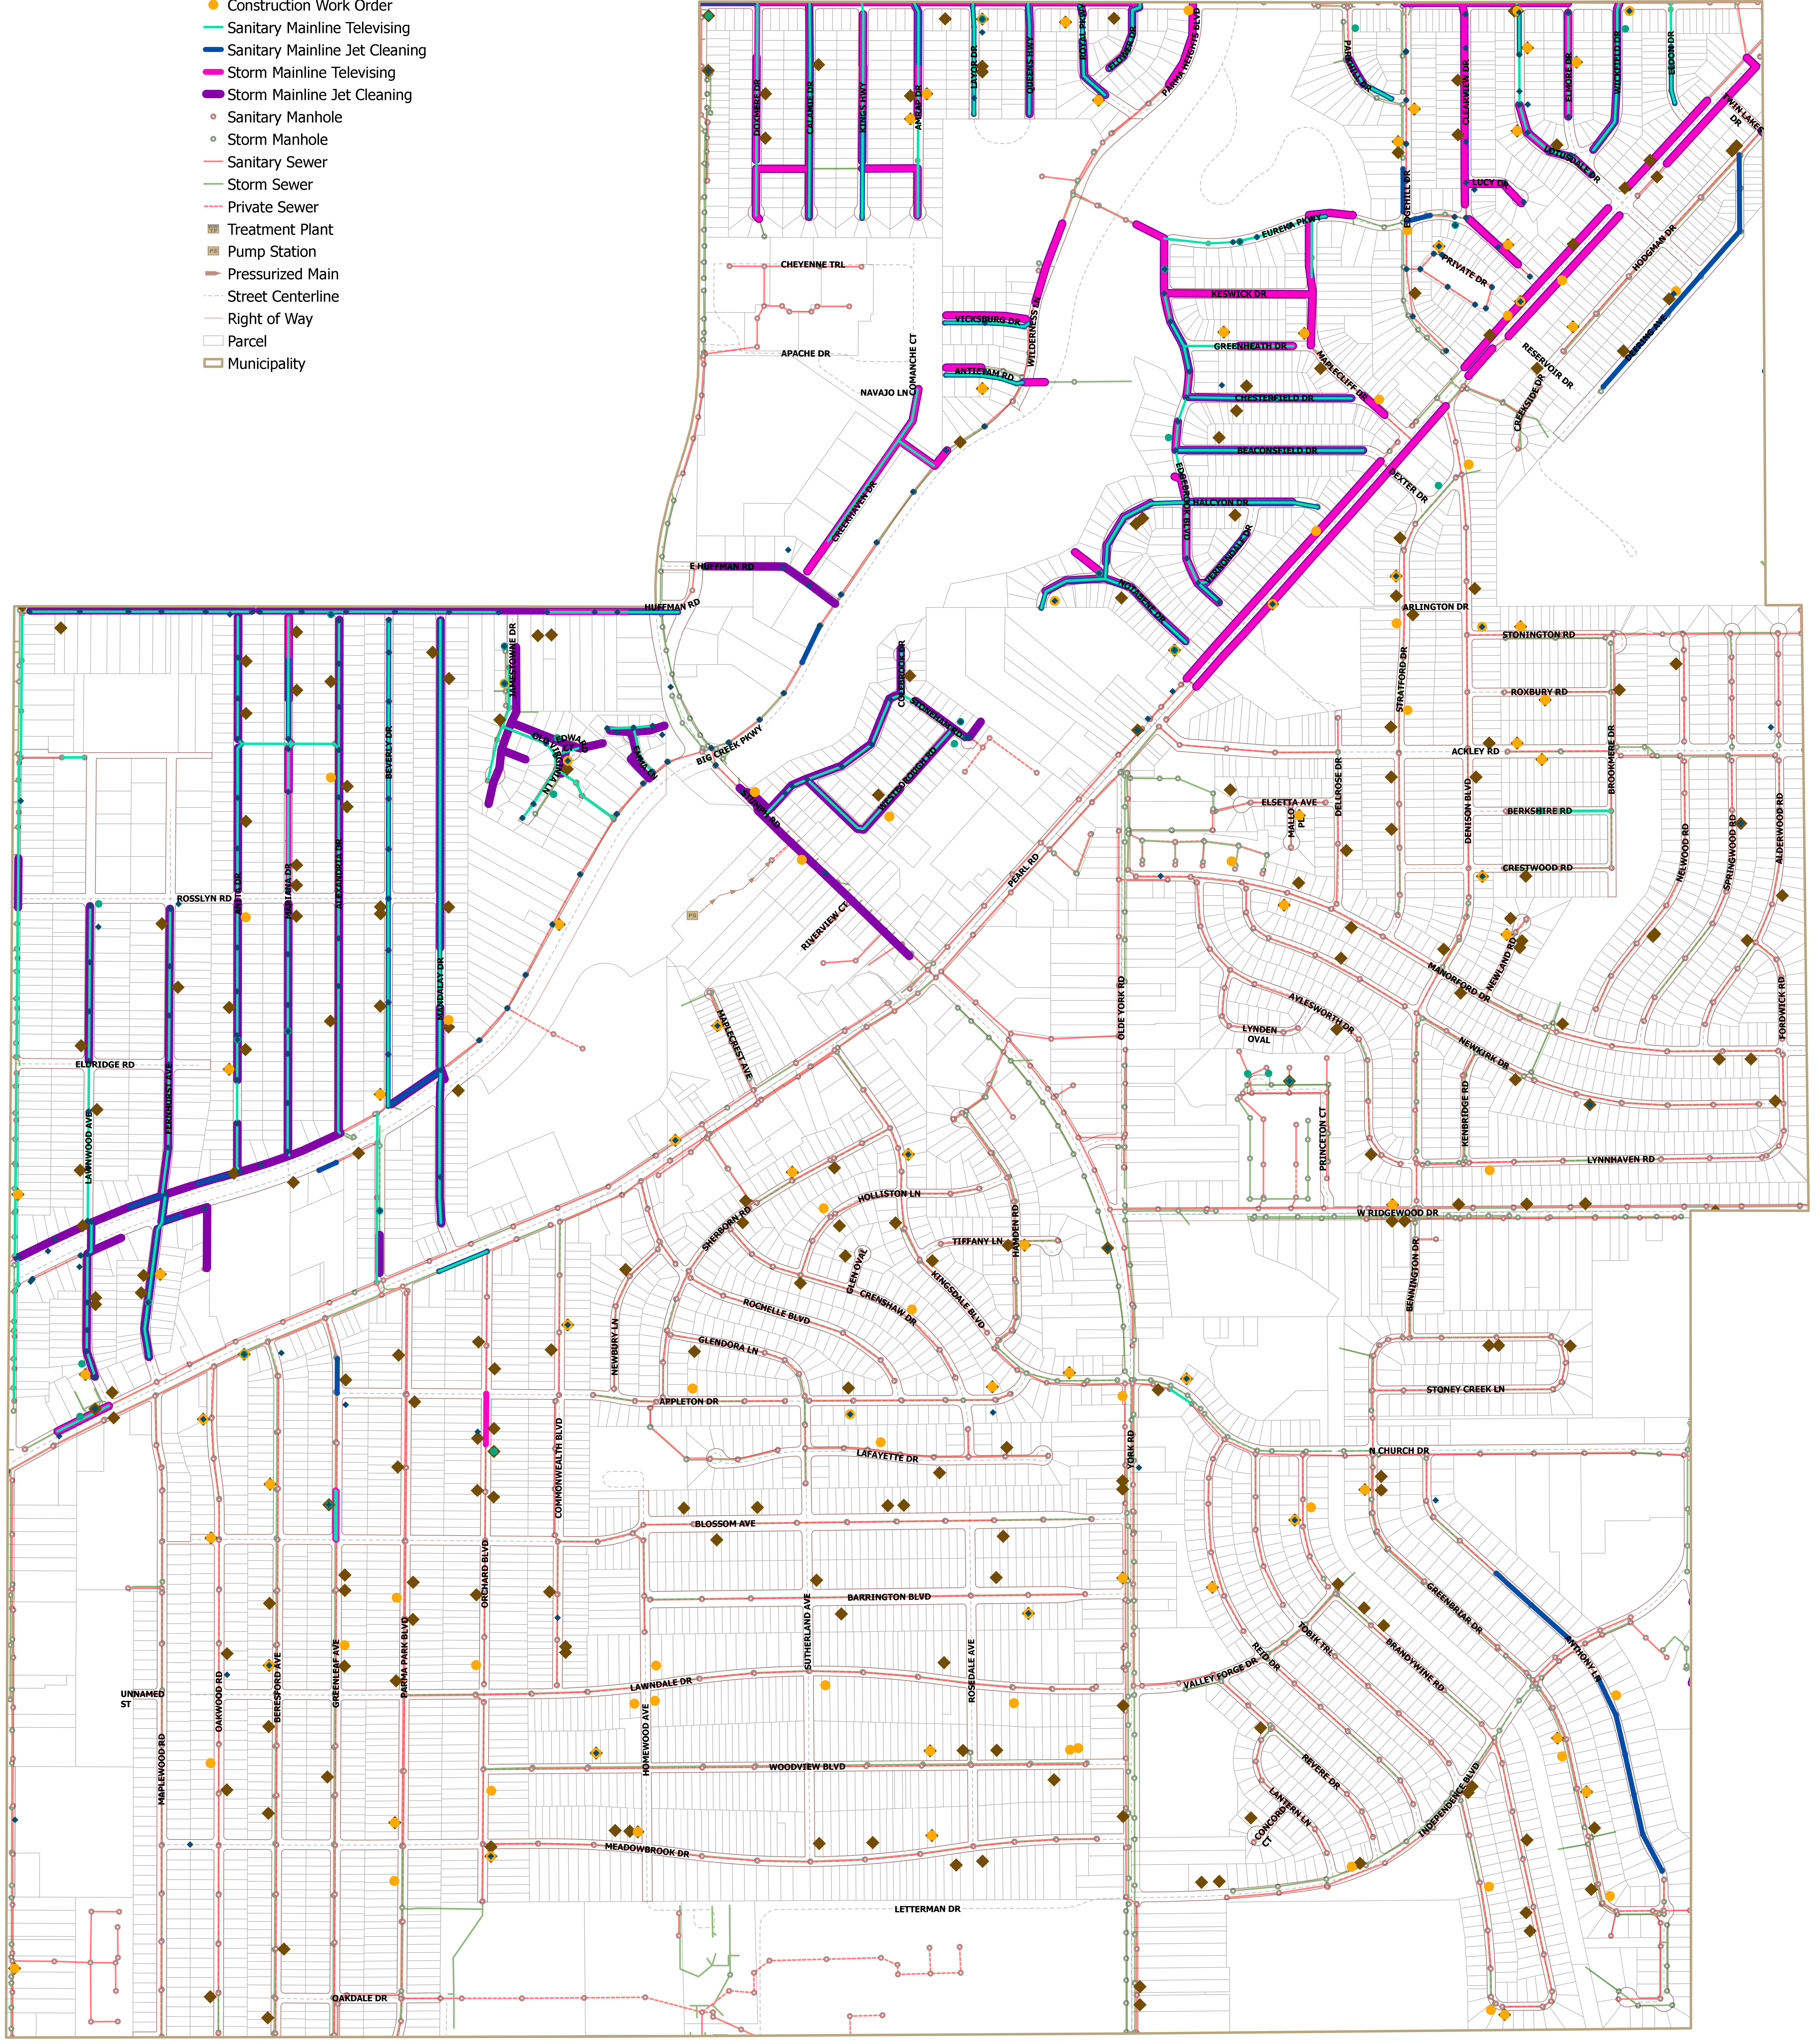

# Parma Heights

## 2021 Sewer Maintenance History

- ◆ Lateral Jet Cleaning Work Order
- Lateral Telescoping Work Order
- ◆ House Visit Work Order
- Construction Work Order
- Sanitary Mainline Telescoping
- Sanitary Mainline Jet Cleaning
- Storm Mainline Telescoping
- Storm Mainline Jet Cleaning
- Sanitary Manhole
- Storm Manhole
- Sanitary Sewer
- Storm Sewer
- Private Sewer
- Treatment Plant
- Pump Station
- Pressurized Main
- Street Centerline
- Right of Way
- Parcel
- Municipality

Note: Mainlines may have been Jet Cleaned or Telescoped multiple times, though symbolized only once. Address records may be under-represented. This map is for general review purposes only; no warranties, expressed or implied, concerning the accuracy, reliability, or suitability of this data have been made. The source of the data shown should be contacted for any official records. The information displayed is current as of 12/31/2021.