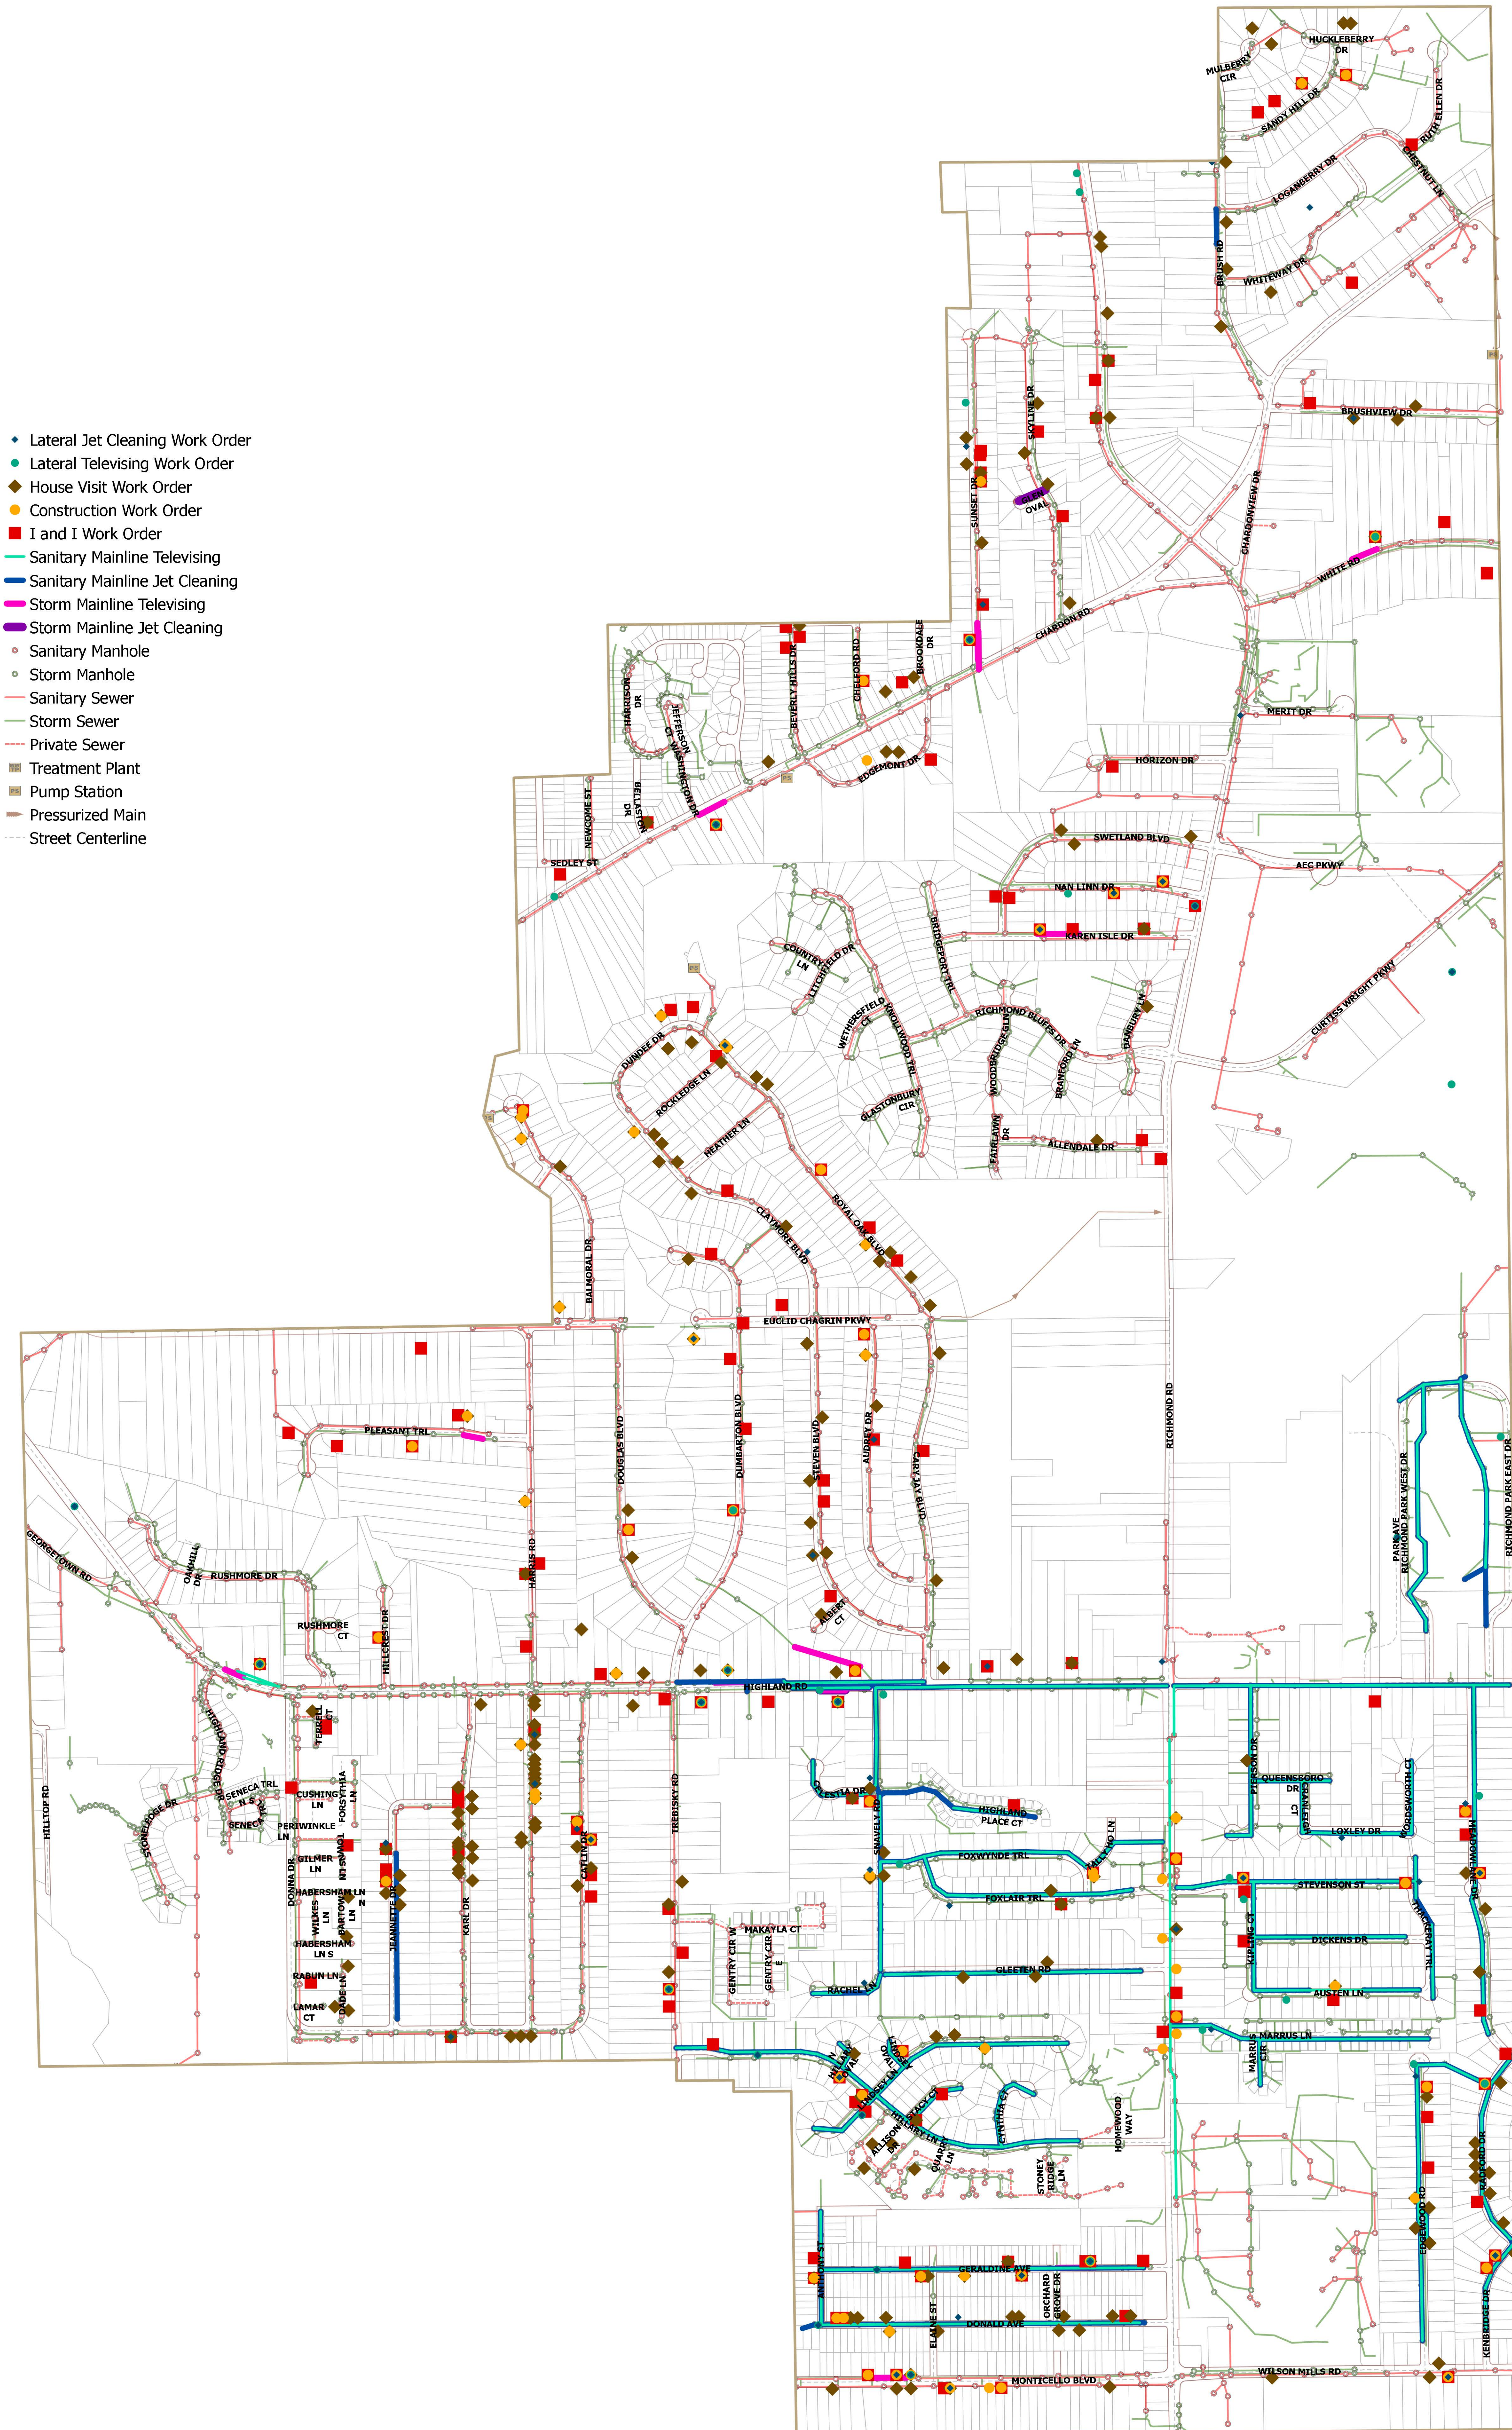

# Richmond Heights

## 2021 Sewer Maintenance History

0 1,200 Feet

Note: Mainlines may have been Jet Cleaned or Telescoped multiple times, though symbolized only once. Address records may be under-represented. This map is for general review purposes only; no warranties, expressed or implied, concerning the accuracy, reliability, or suitability of this data have been made. The source of the data shown should be contacted for any official records. The information displayed is current as of 12/31/2021.