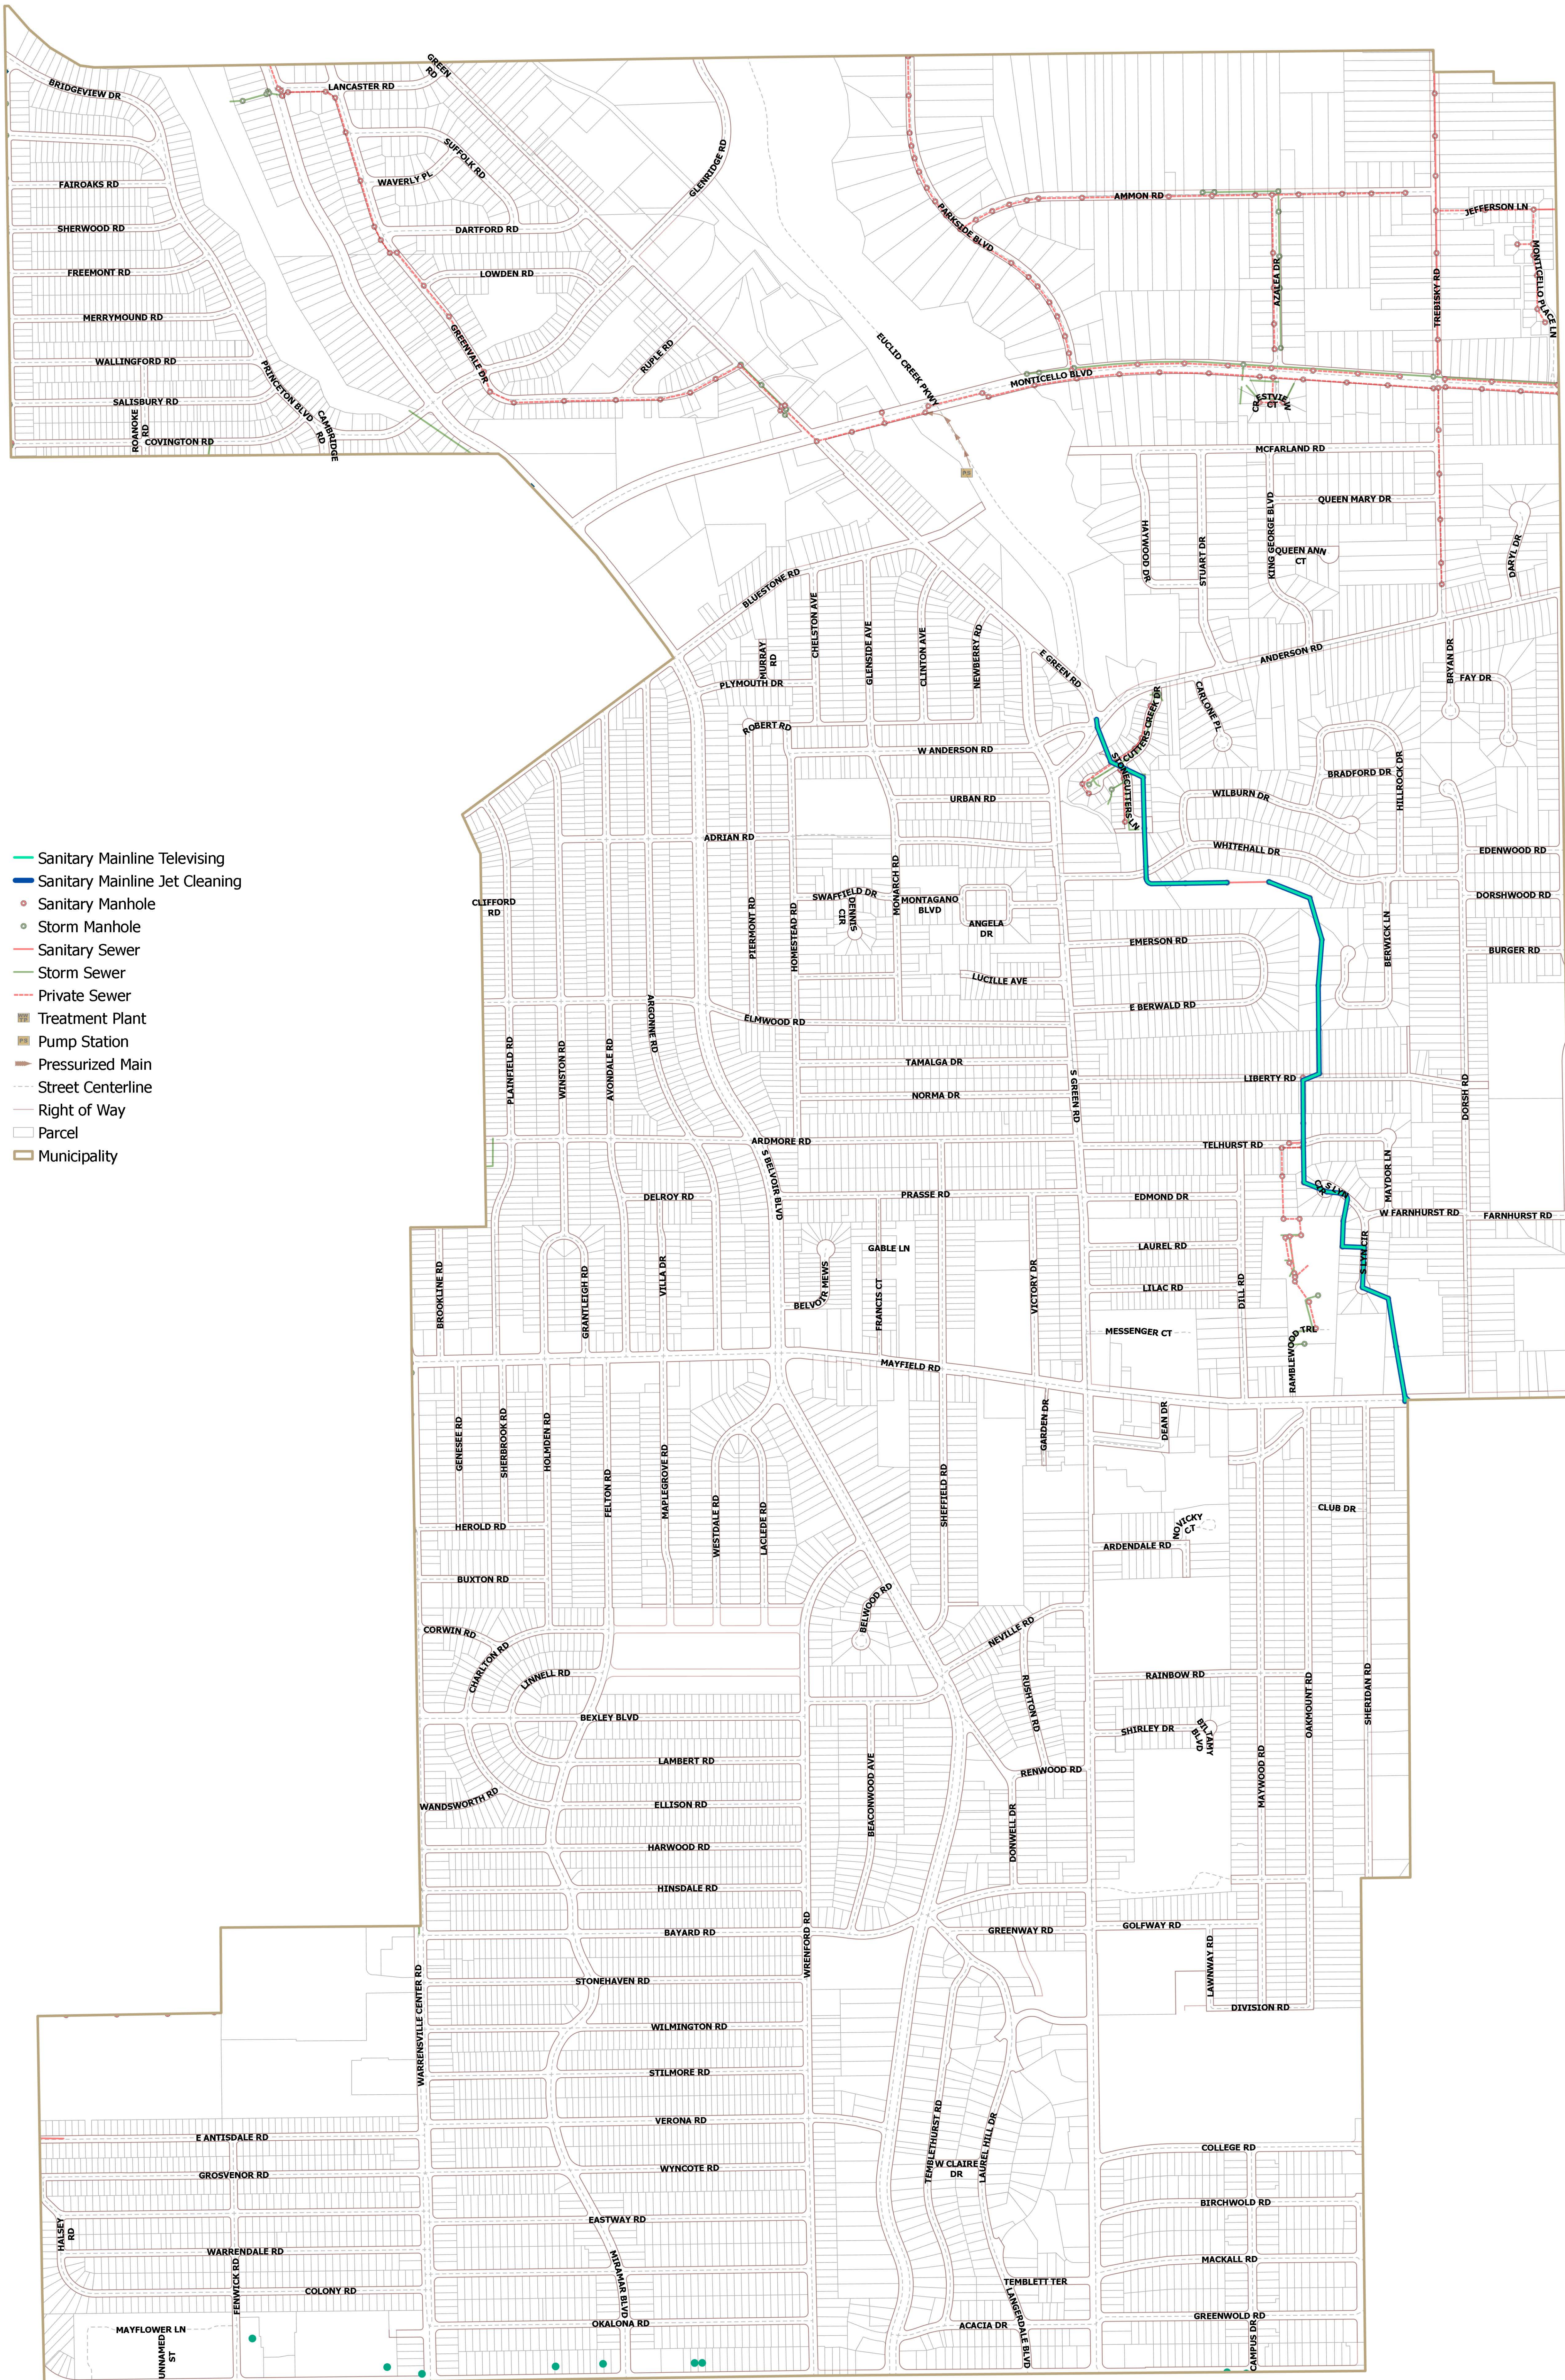

South Euclid

2021 Sewer Maintenance History

Note: Mainlines may have been Jet Cleaned or Telescoped multiple times, though symbolized only once. Address records may be under-represented. This map is for general review purposes only; no warranties, expressed or implied, concerning the accuracy, reliability, or suitability of this data have been made. The source of the data shown should be contacted for any official records. The information displayed is current as of 12/31/2021.