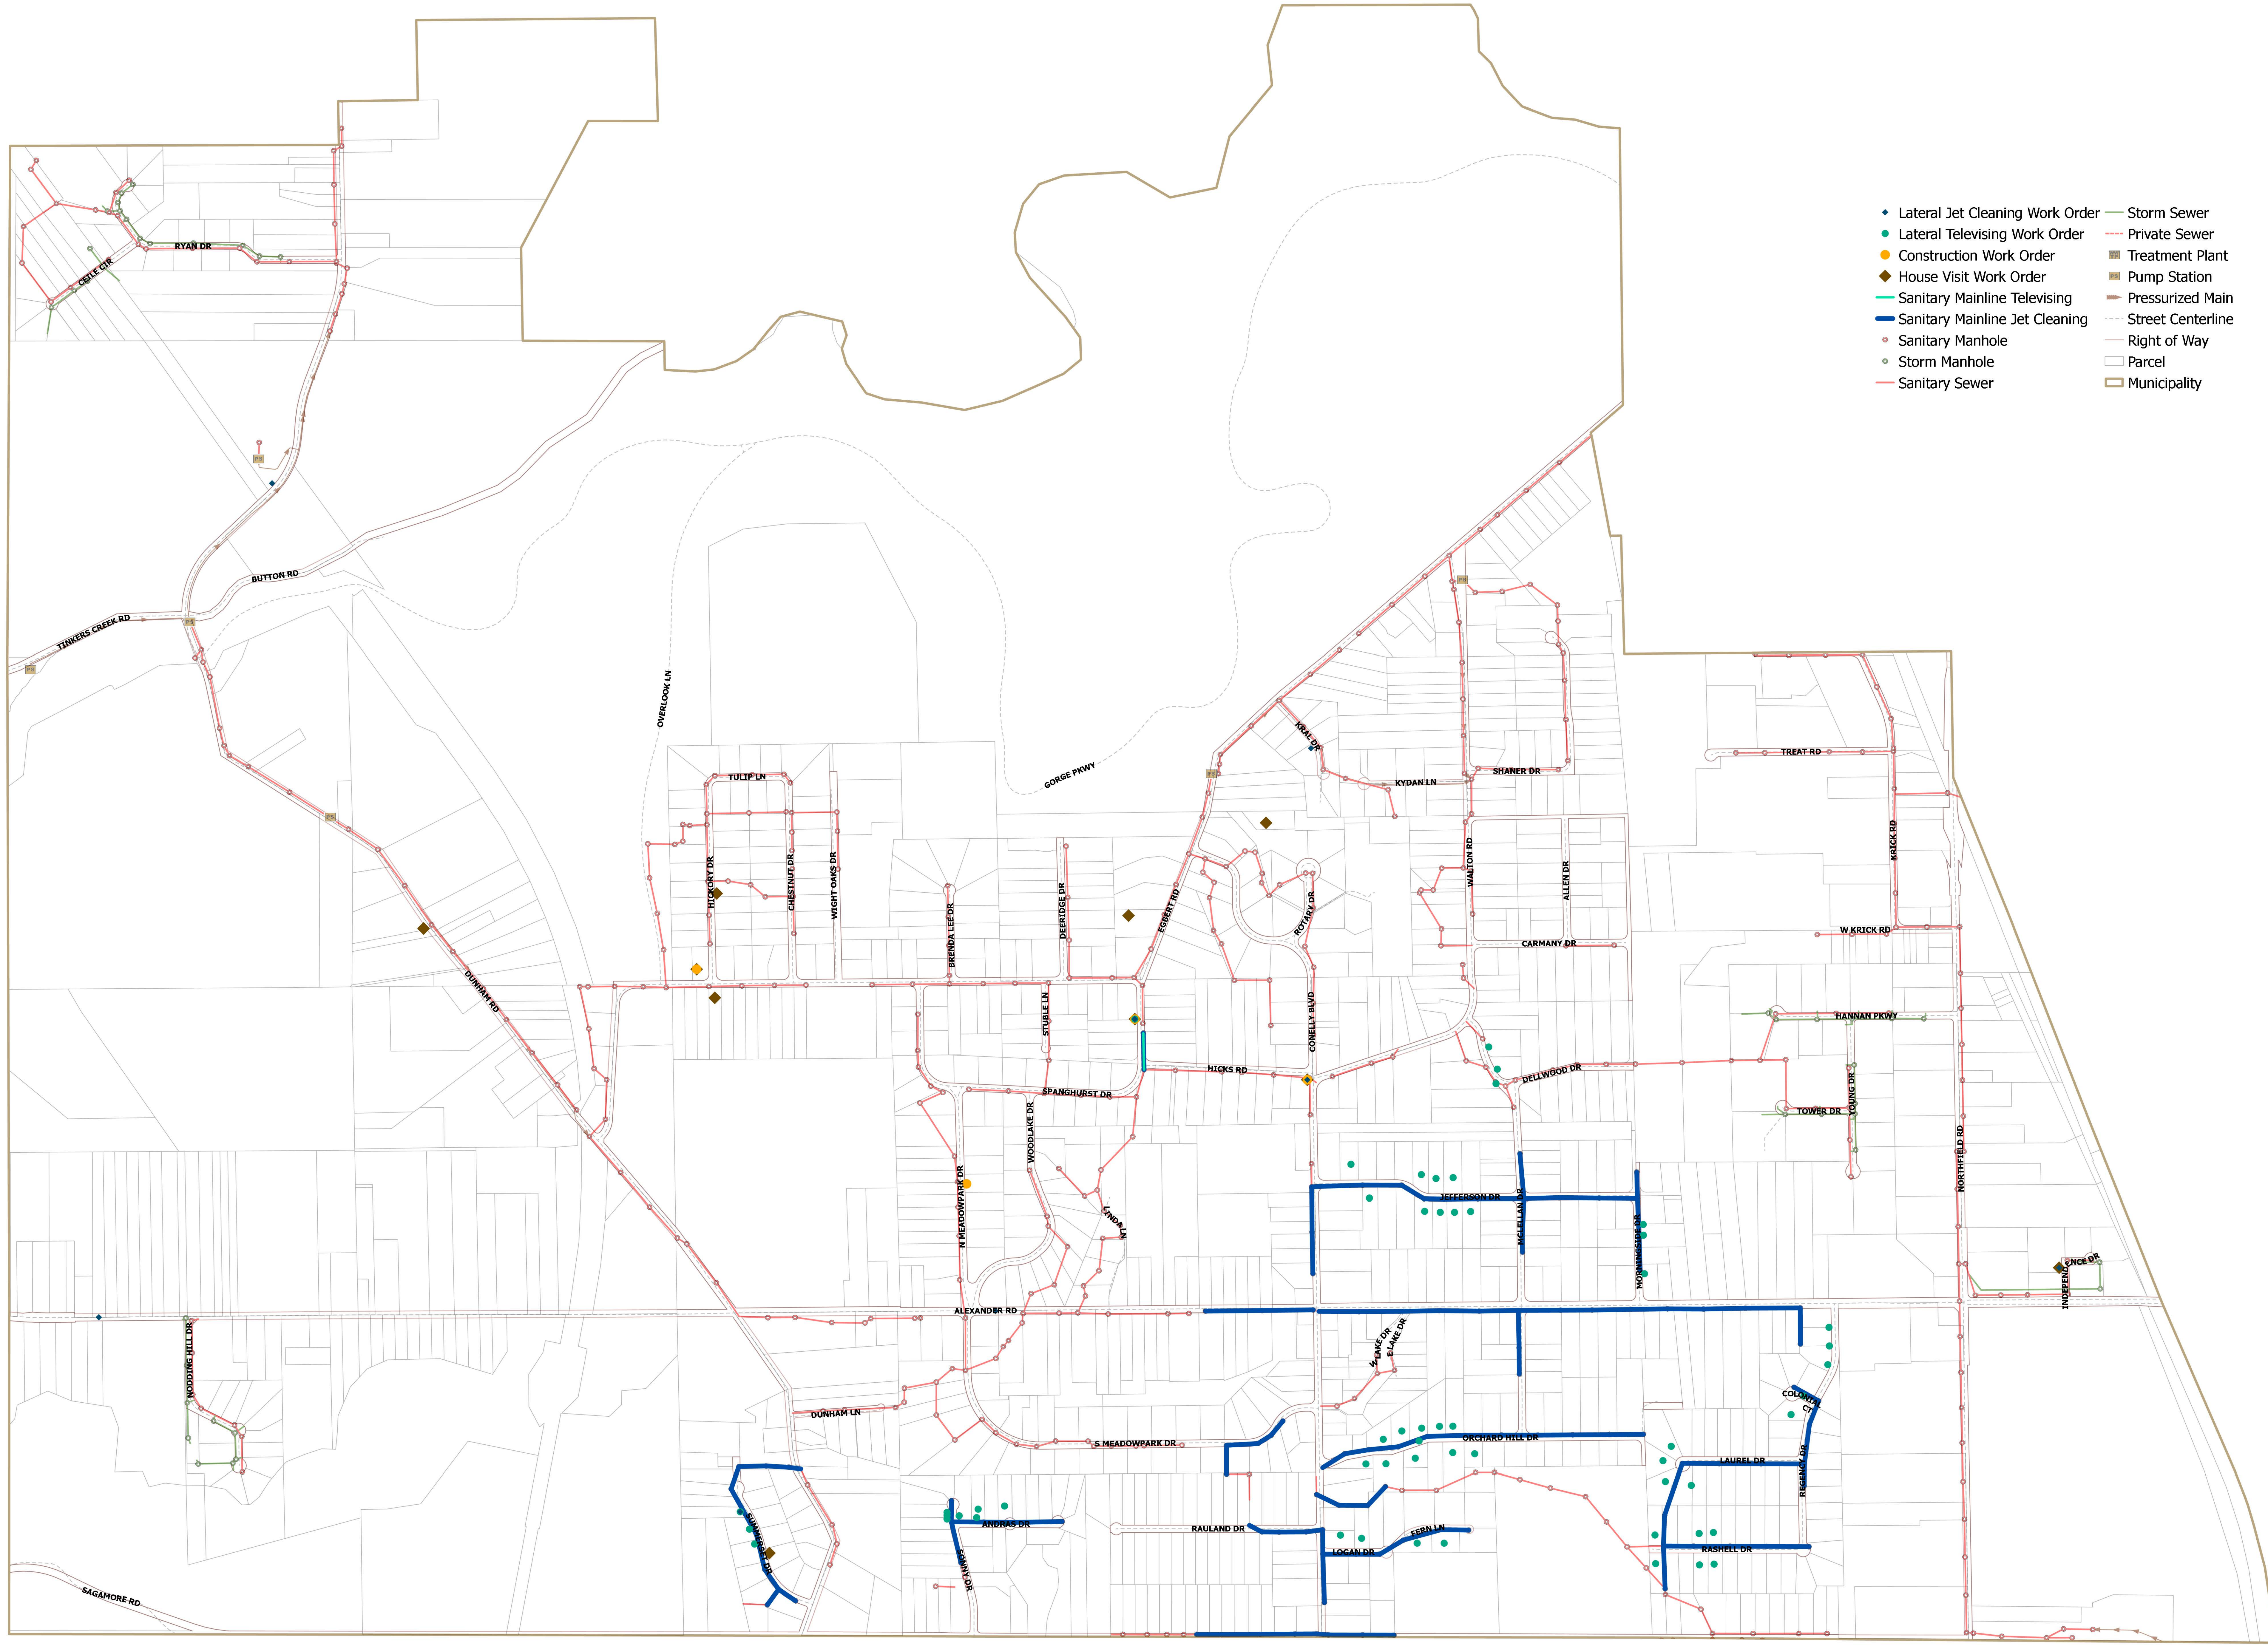

Walton Hills

2021 Sewer Maintenance History

Note: Mainlines may have been Jet Cleaned or Televised multiple times, though symbolized only once. Address records may be under-represented. This map is for general review purposes only; no warranties, expressed or implied, concerning the accuracy, reliability, or suitability of this data have been made. The source of the data shown should be contacted for any official records. The information displayed is current as of 12/31/2021.