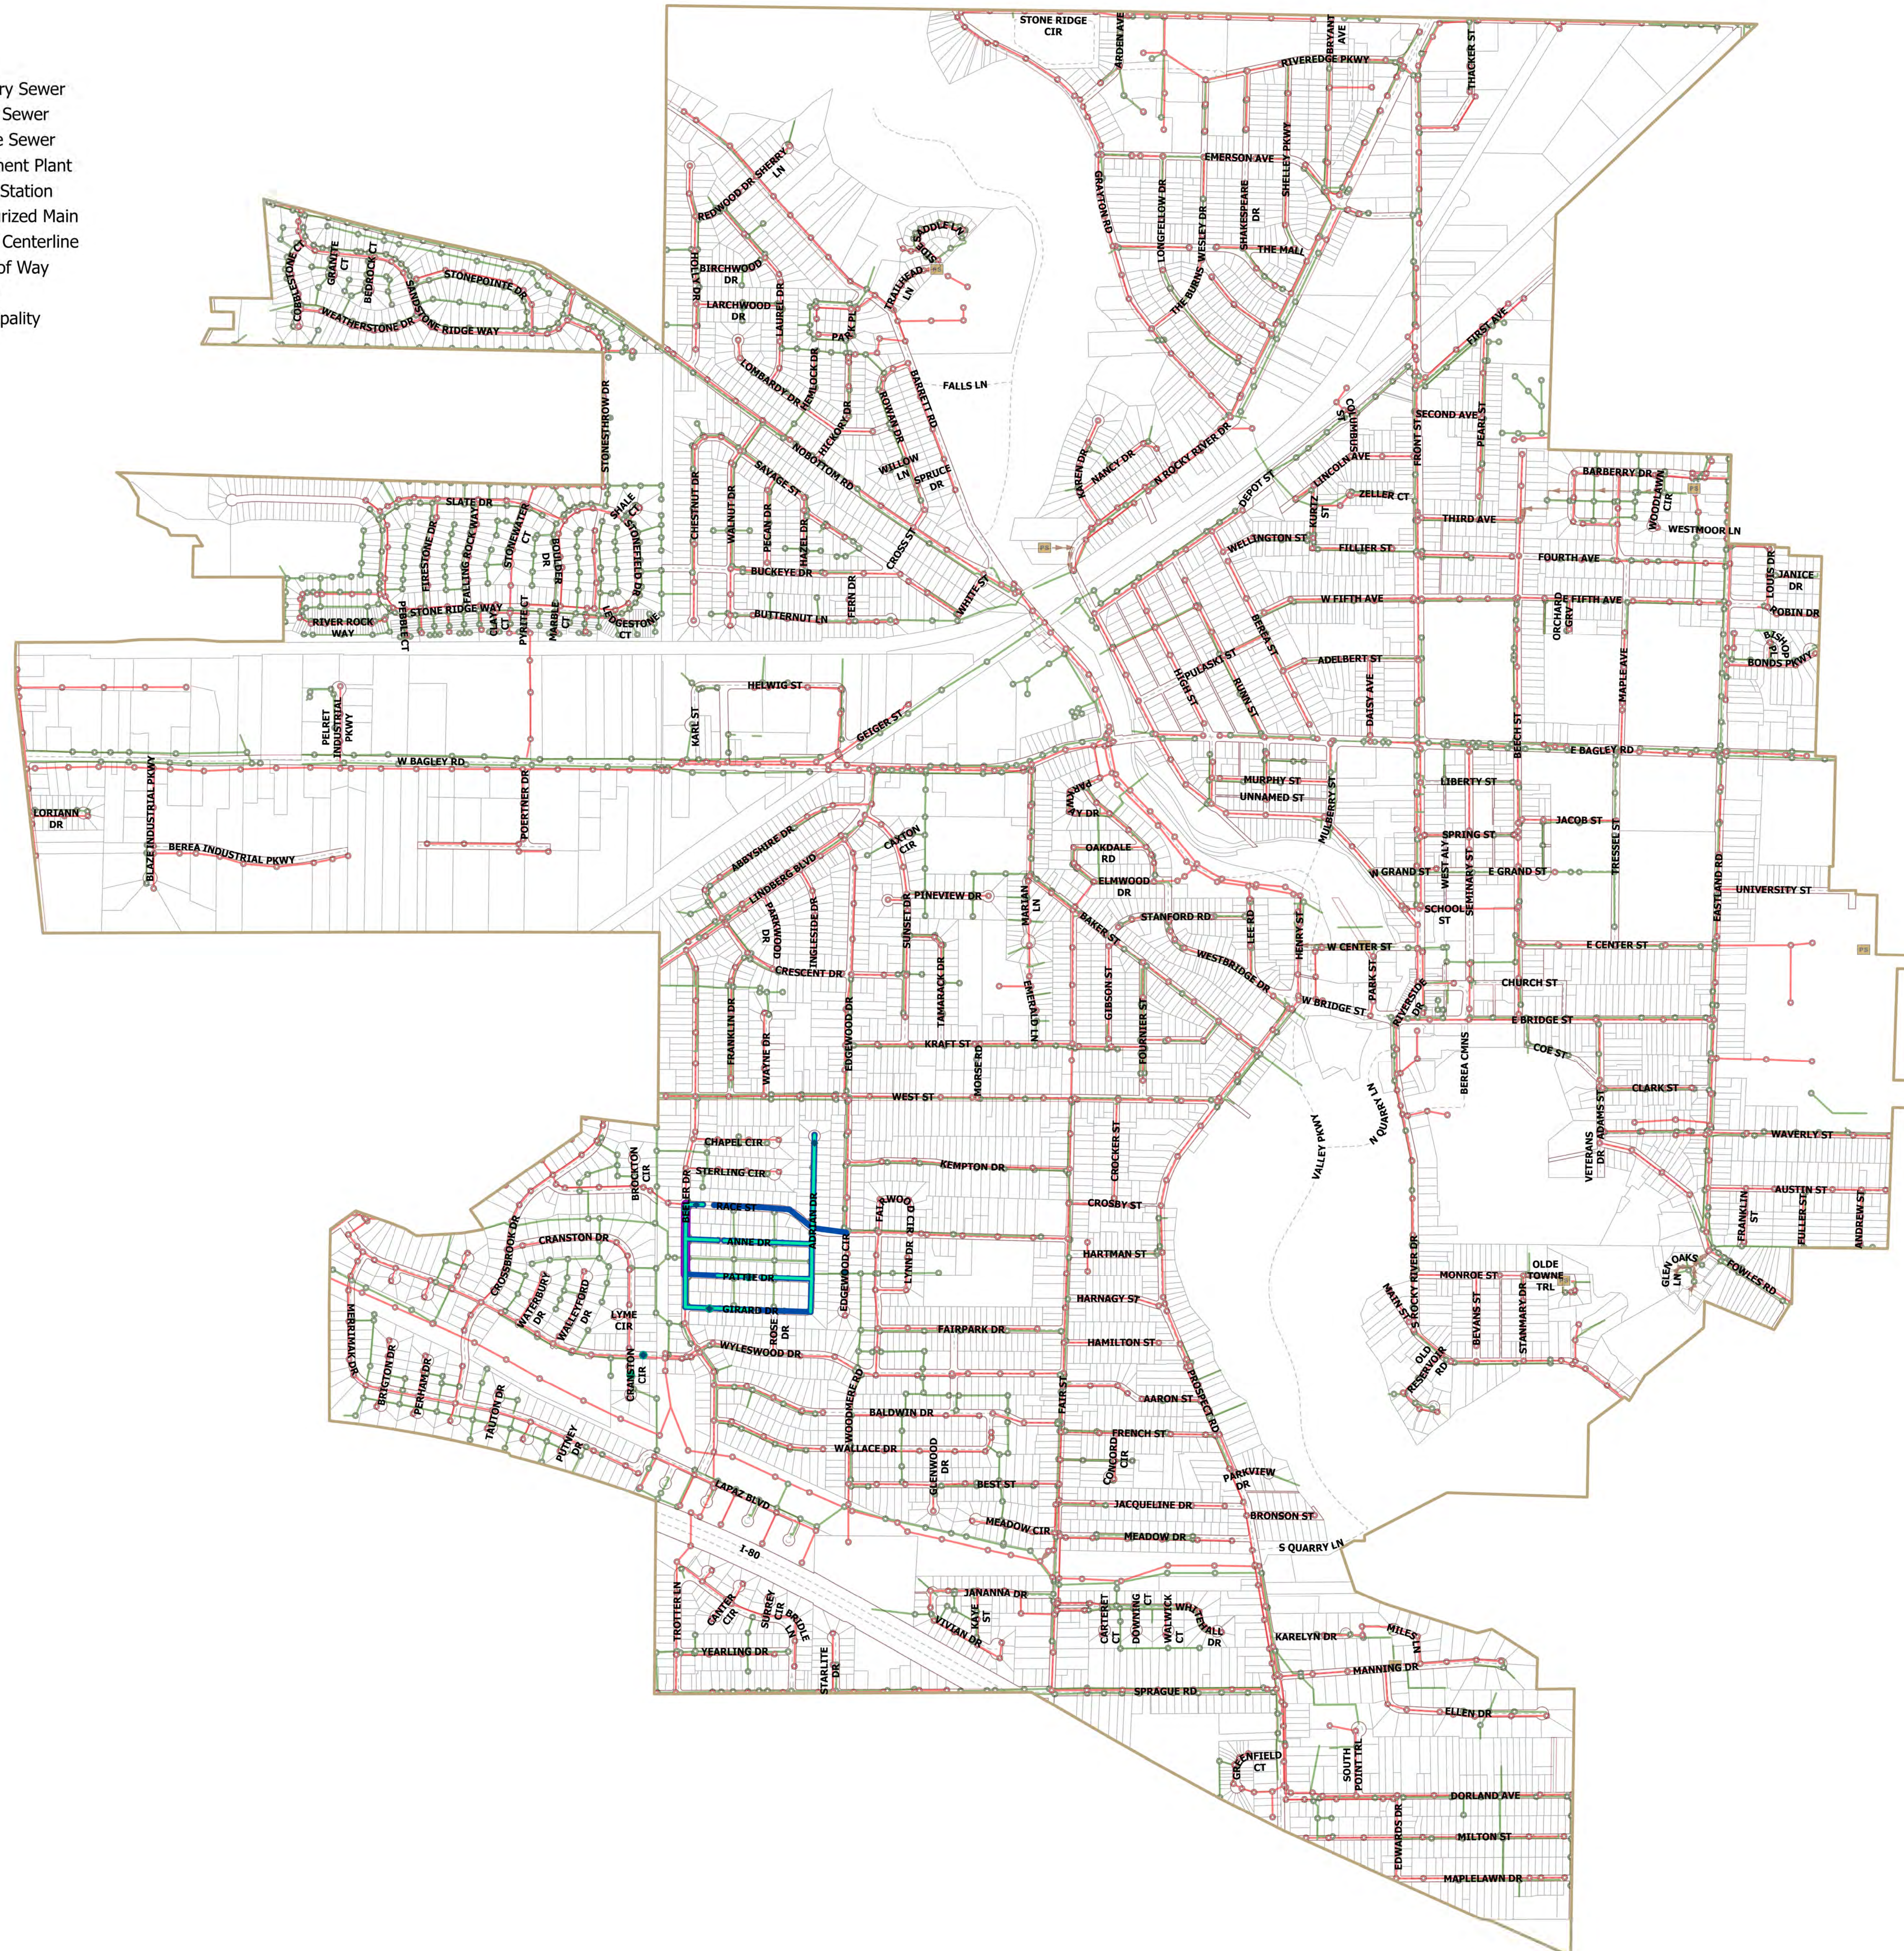

# Berea

## 2022 Sewer Maintenance History

- ◆ Lateral Jet Cleaning Work Order
- Lateral Telescoping Work Order
- Construction Work Order
- ◆ House Visit Work Order
- I and I Work Order
- Sanitary Mainline Telescoping
- Sanitary Mainline Jet Cleaning
- Storm Mainline Telescoping
- Storm Mainline Jet Cleaning
- Sanitary Manhole
- Storm Manhole
- Sanitary Sewer
- Storm Sewer
- Private Sewer
- Treatment Plant
- Pump Station
- Pressurized Main
- Street Centerline
- Right of Way
- Parcel
- Municipality

Note: Mainlines may have been Jet Cleaned or Telescoped multiple times, though symbolized only once. Address records may be under-represented.  
 This map is for general review purposes only; no warranties, expressed or implied, concerning the accuracy, reliability, or suitability of this data have been made.  
 The source of the data shown should be contacted for any official records.  
 The information displayed is current as of 12/31/2022.