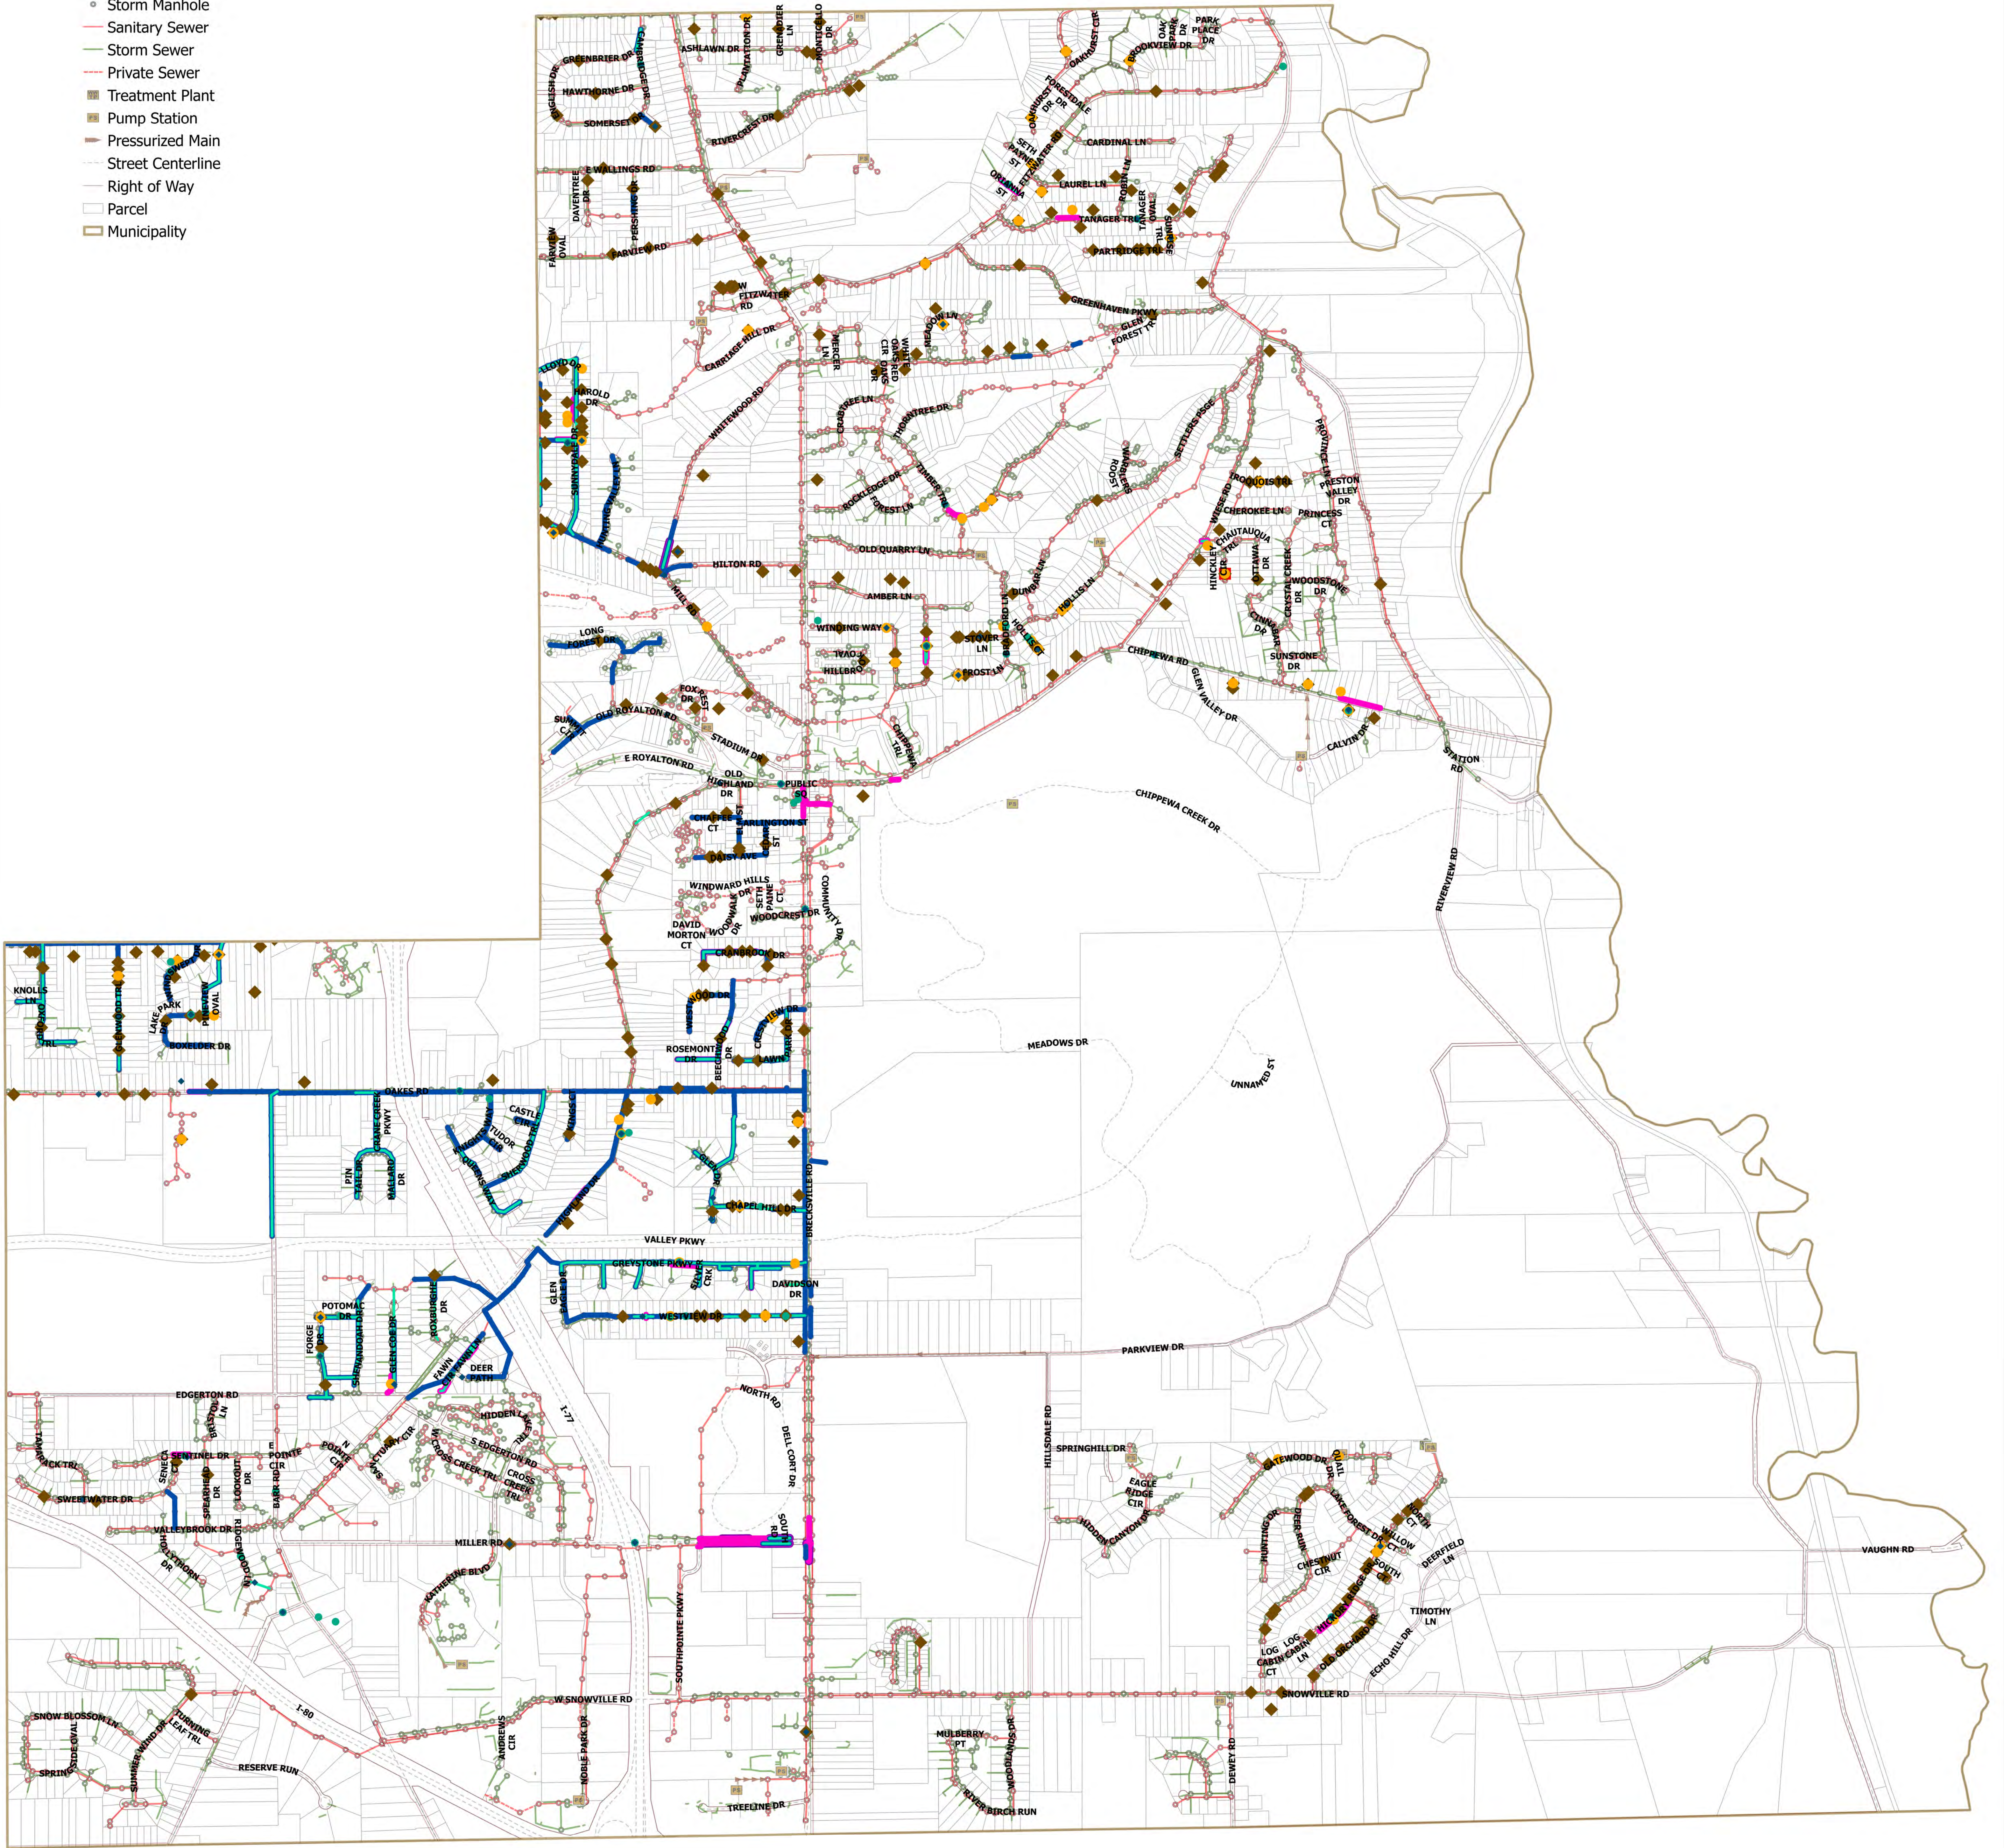

Brecksville

2022 Sewer Maintenance History

- ◆ Lateral Jet Cleaning Work Order
- ◆ Lateral Telescoping Work Order
- ◆ House Visit Work Order
- ◆ Construction Work Order
- Sanitary Mainline Telescoping
- Sanitary Mainline Jet Cleaning
- Storm Mainline Telescoping
- Storm Mainline Jet Cleaning
- Sanitary Manhole
- Storm Manhole
- Sanitary Sewer
- Storm Sewer
- Private Sewer
- Treatment Plant
- Pump Station
- Pressurized Main
- Street Centerline
- Right of Way
- Parcel
- Municipality

Note: Mainlines may have been Jet Cleaned or Telescoped multiple times, though symbolized only once. Address records may be under-represented. This map is for general review purposes only; no warranties, expressed or implied, concerning the accuracy, reliability, or suitability of this data have been made. The source of the data shown should be contacted for any official records. The information displayed is current as of 12/31/2022.