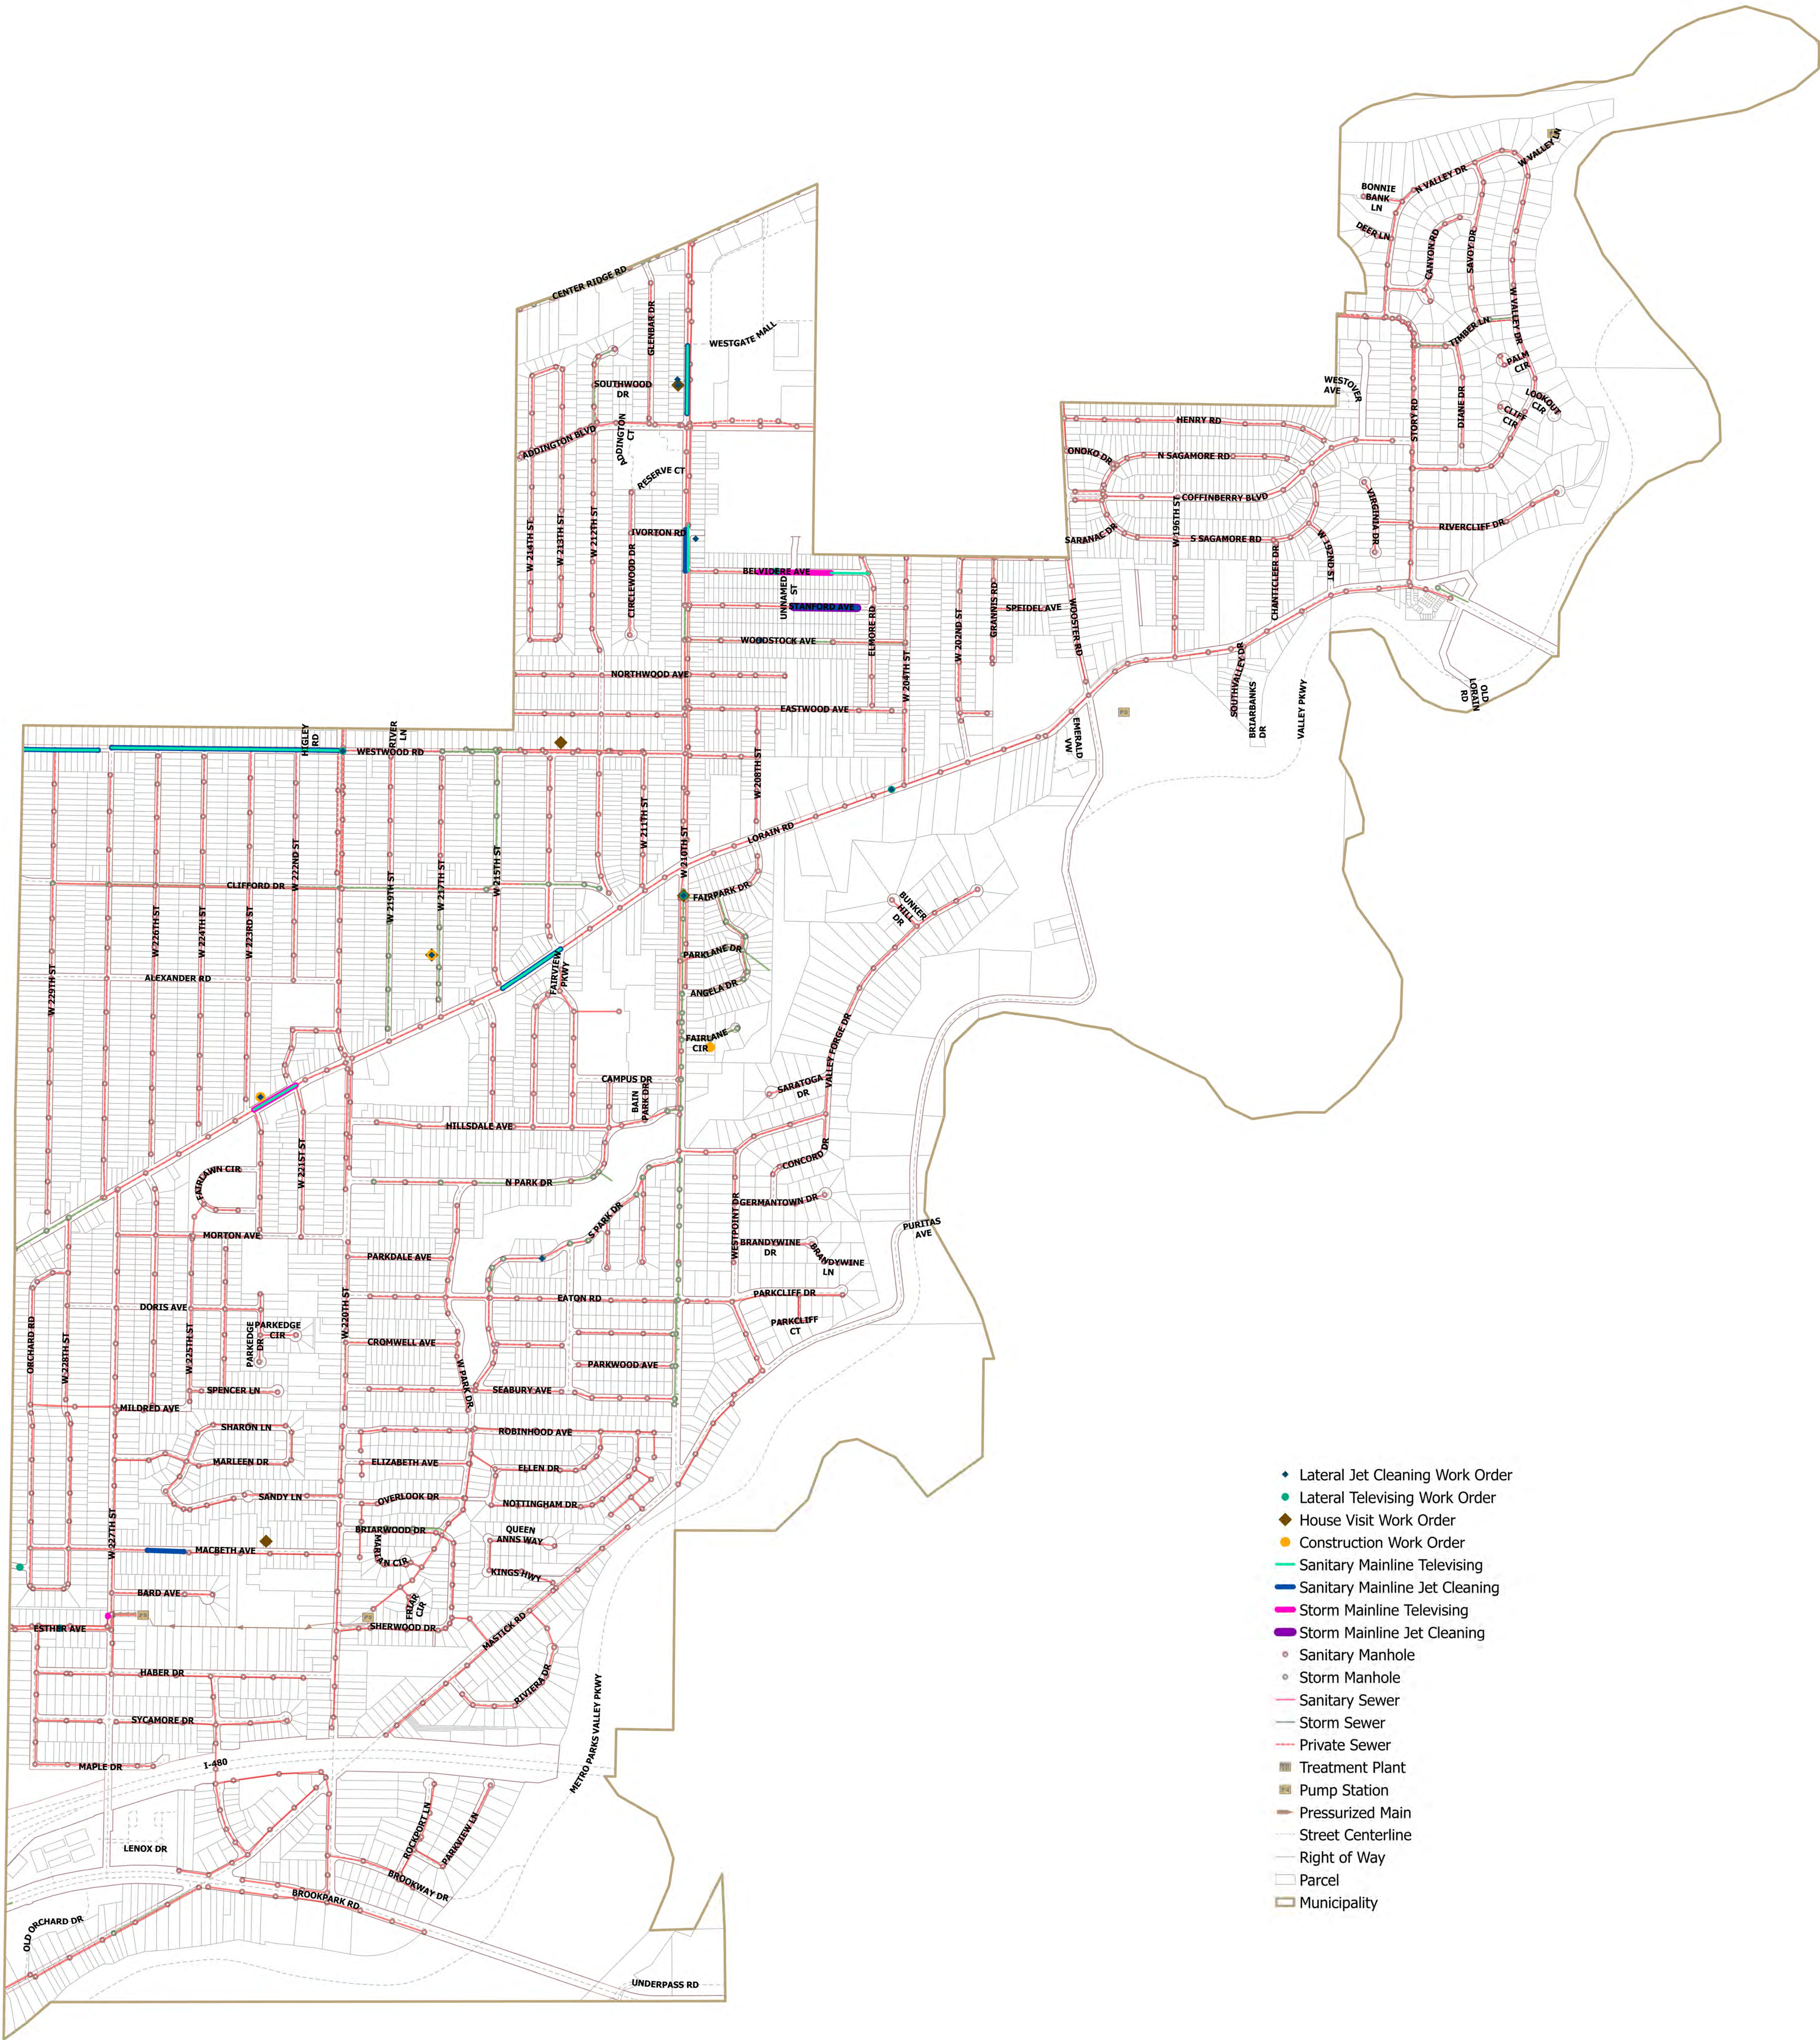

Fairview Park

2022 Sewer Maintenance History

Note: Mainlines may have been Jet Cleaned or Telescoped multiple times, though symbolized only once. Address records may be under-represented. This map is for general review purposes only; no warranties, expressed or implied, concerning the accuracy, reliability, or suitability of this data have been made. The source of the data shown should be contacted for any official records. The information displayed is current as of 12/31/2022.