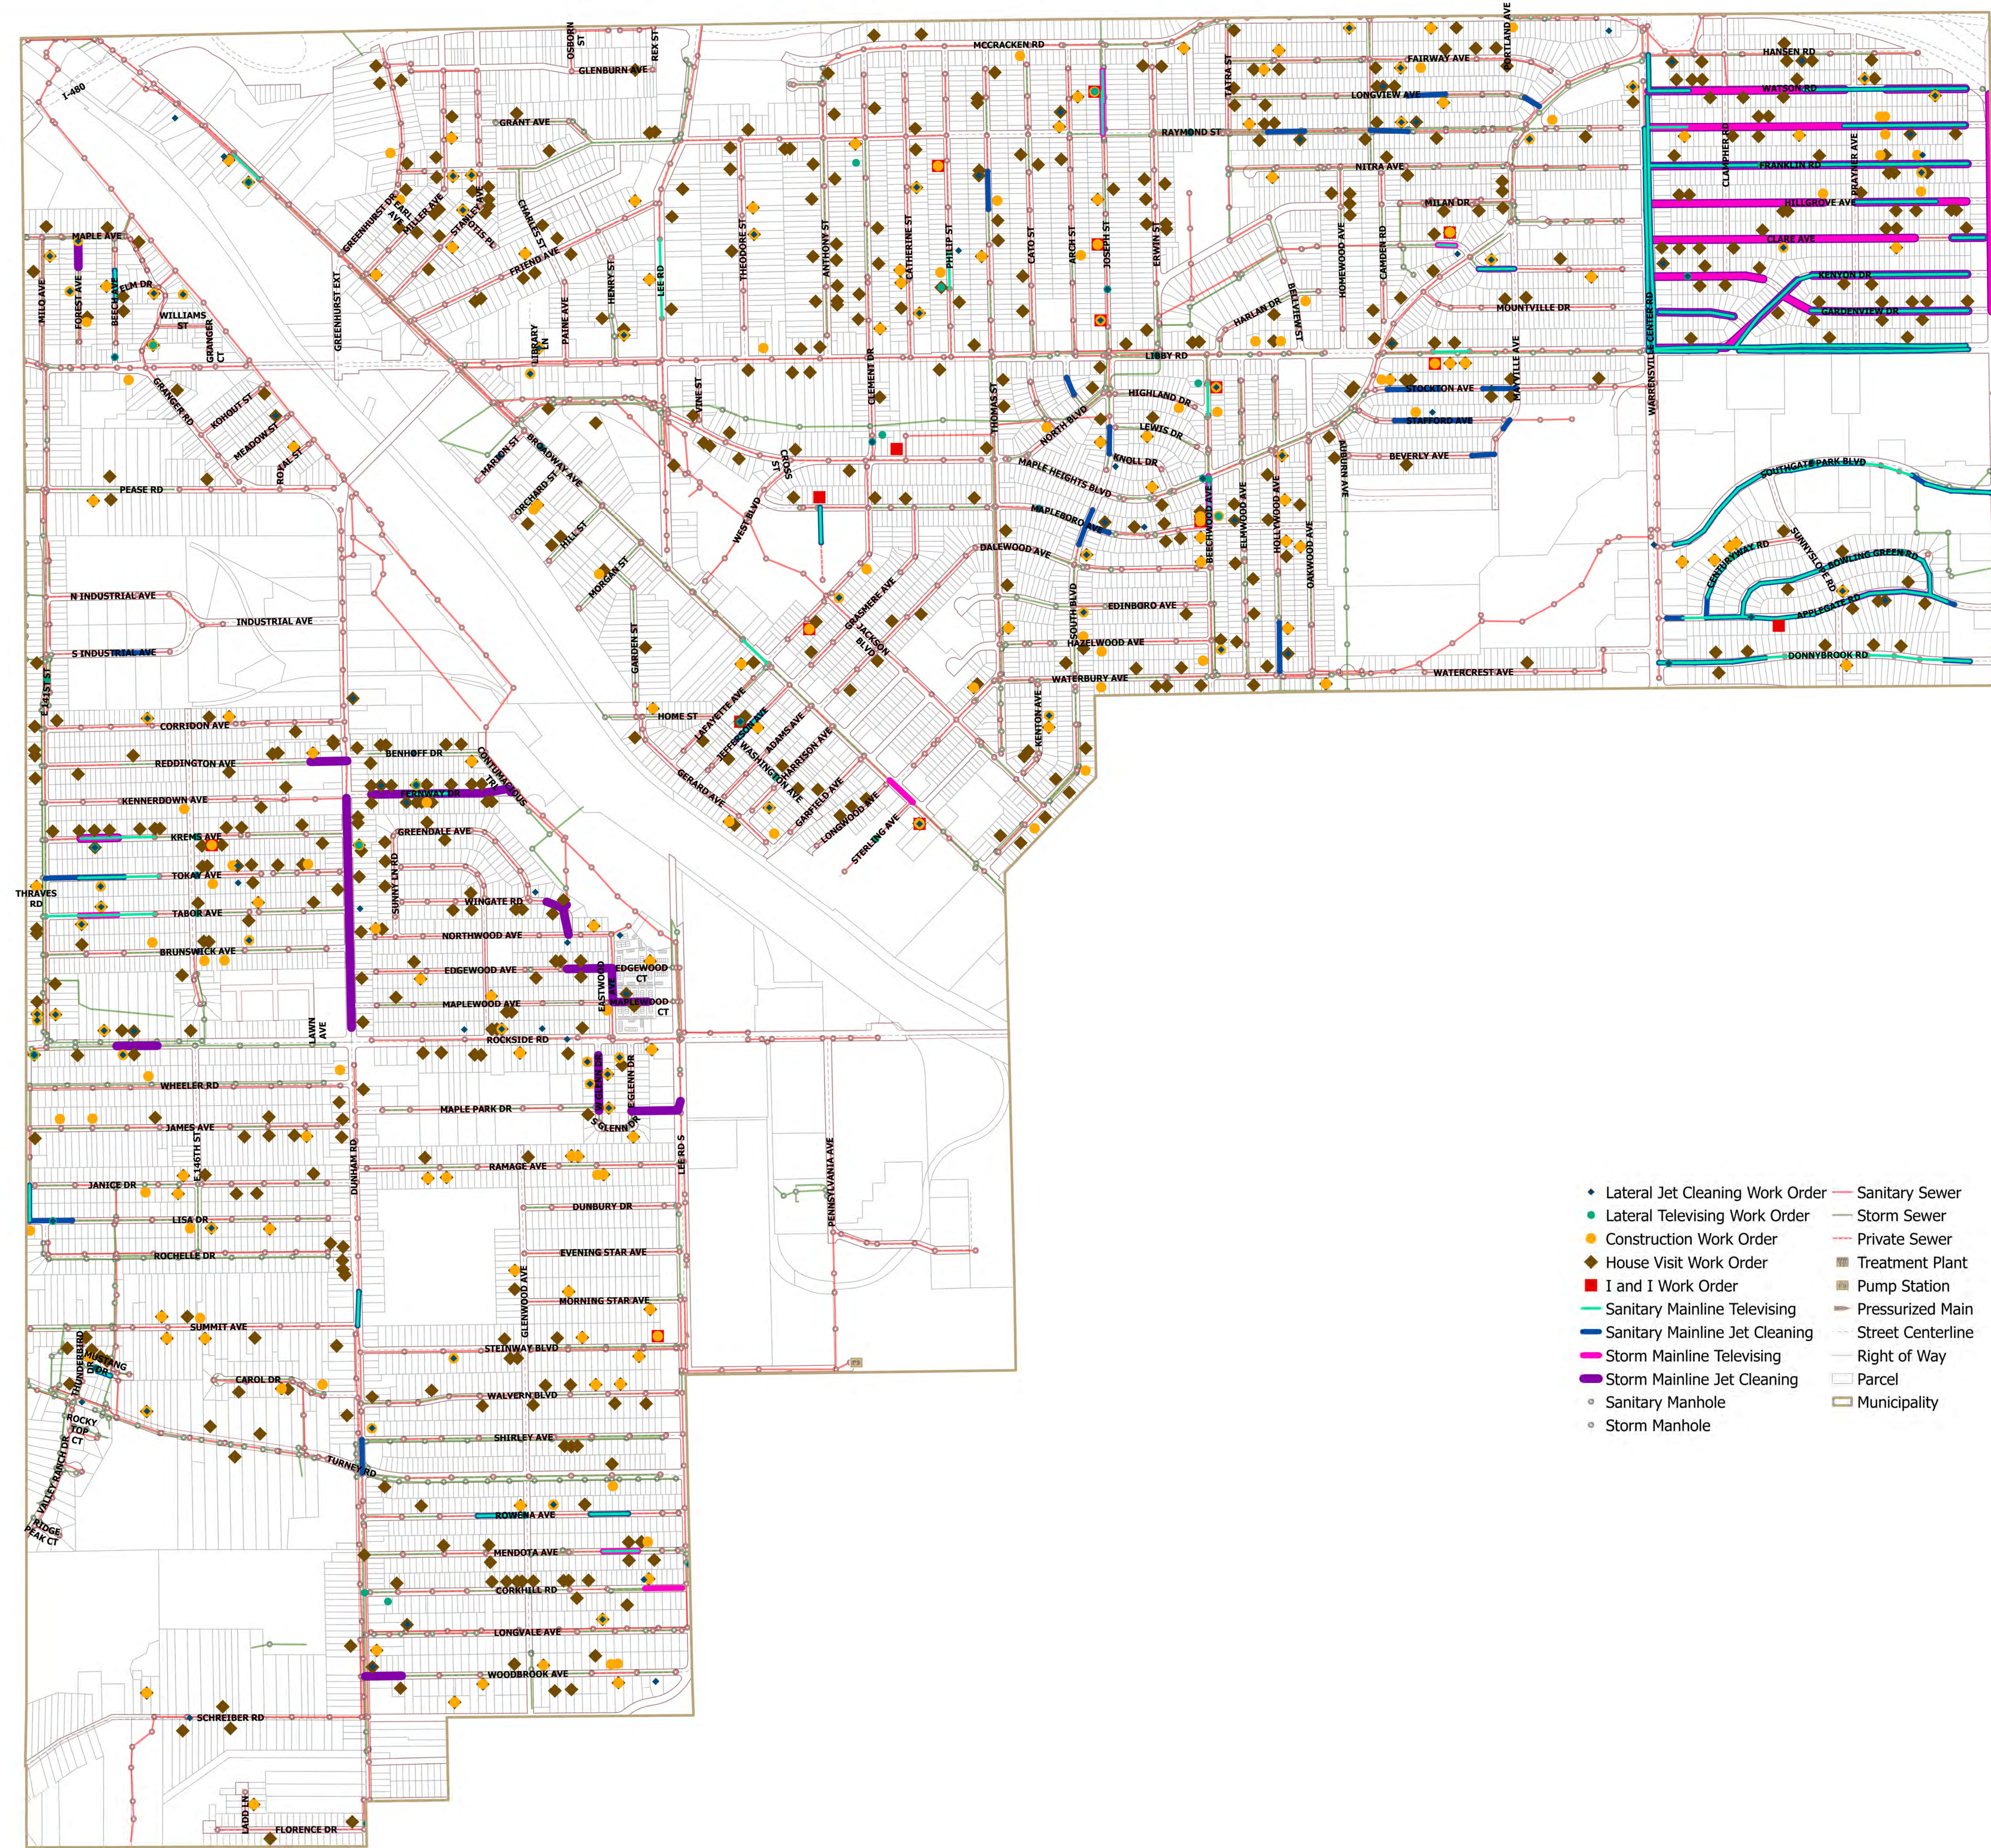

Maple Heights

2022 Sewer Maintenance History

Note: Mainlines may have been Jet Cleaned or Televised multiple times, though symbolized only once. Address records may be under-represented. This map is for general review purposes only; no warranties, expressed or implied, concerning the accuracy, reliability, or suitability of this data have been made. The source of the data shown should be contacted for any official records. The information displayed is current as of 12/31/2022.