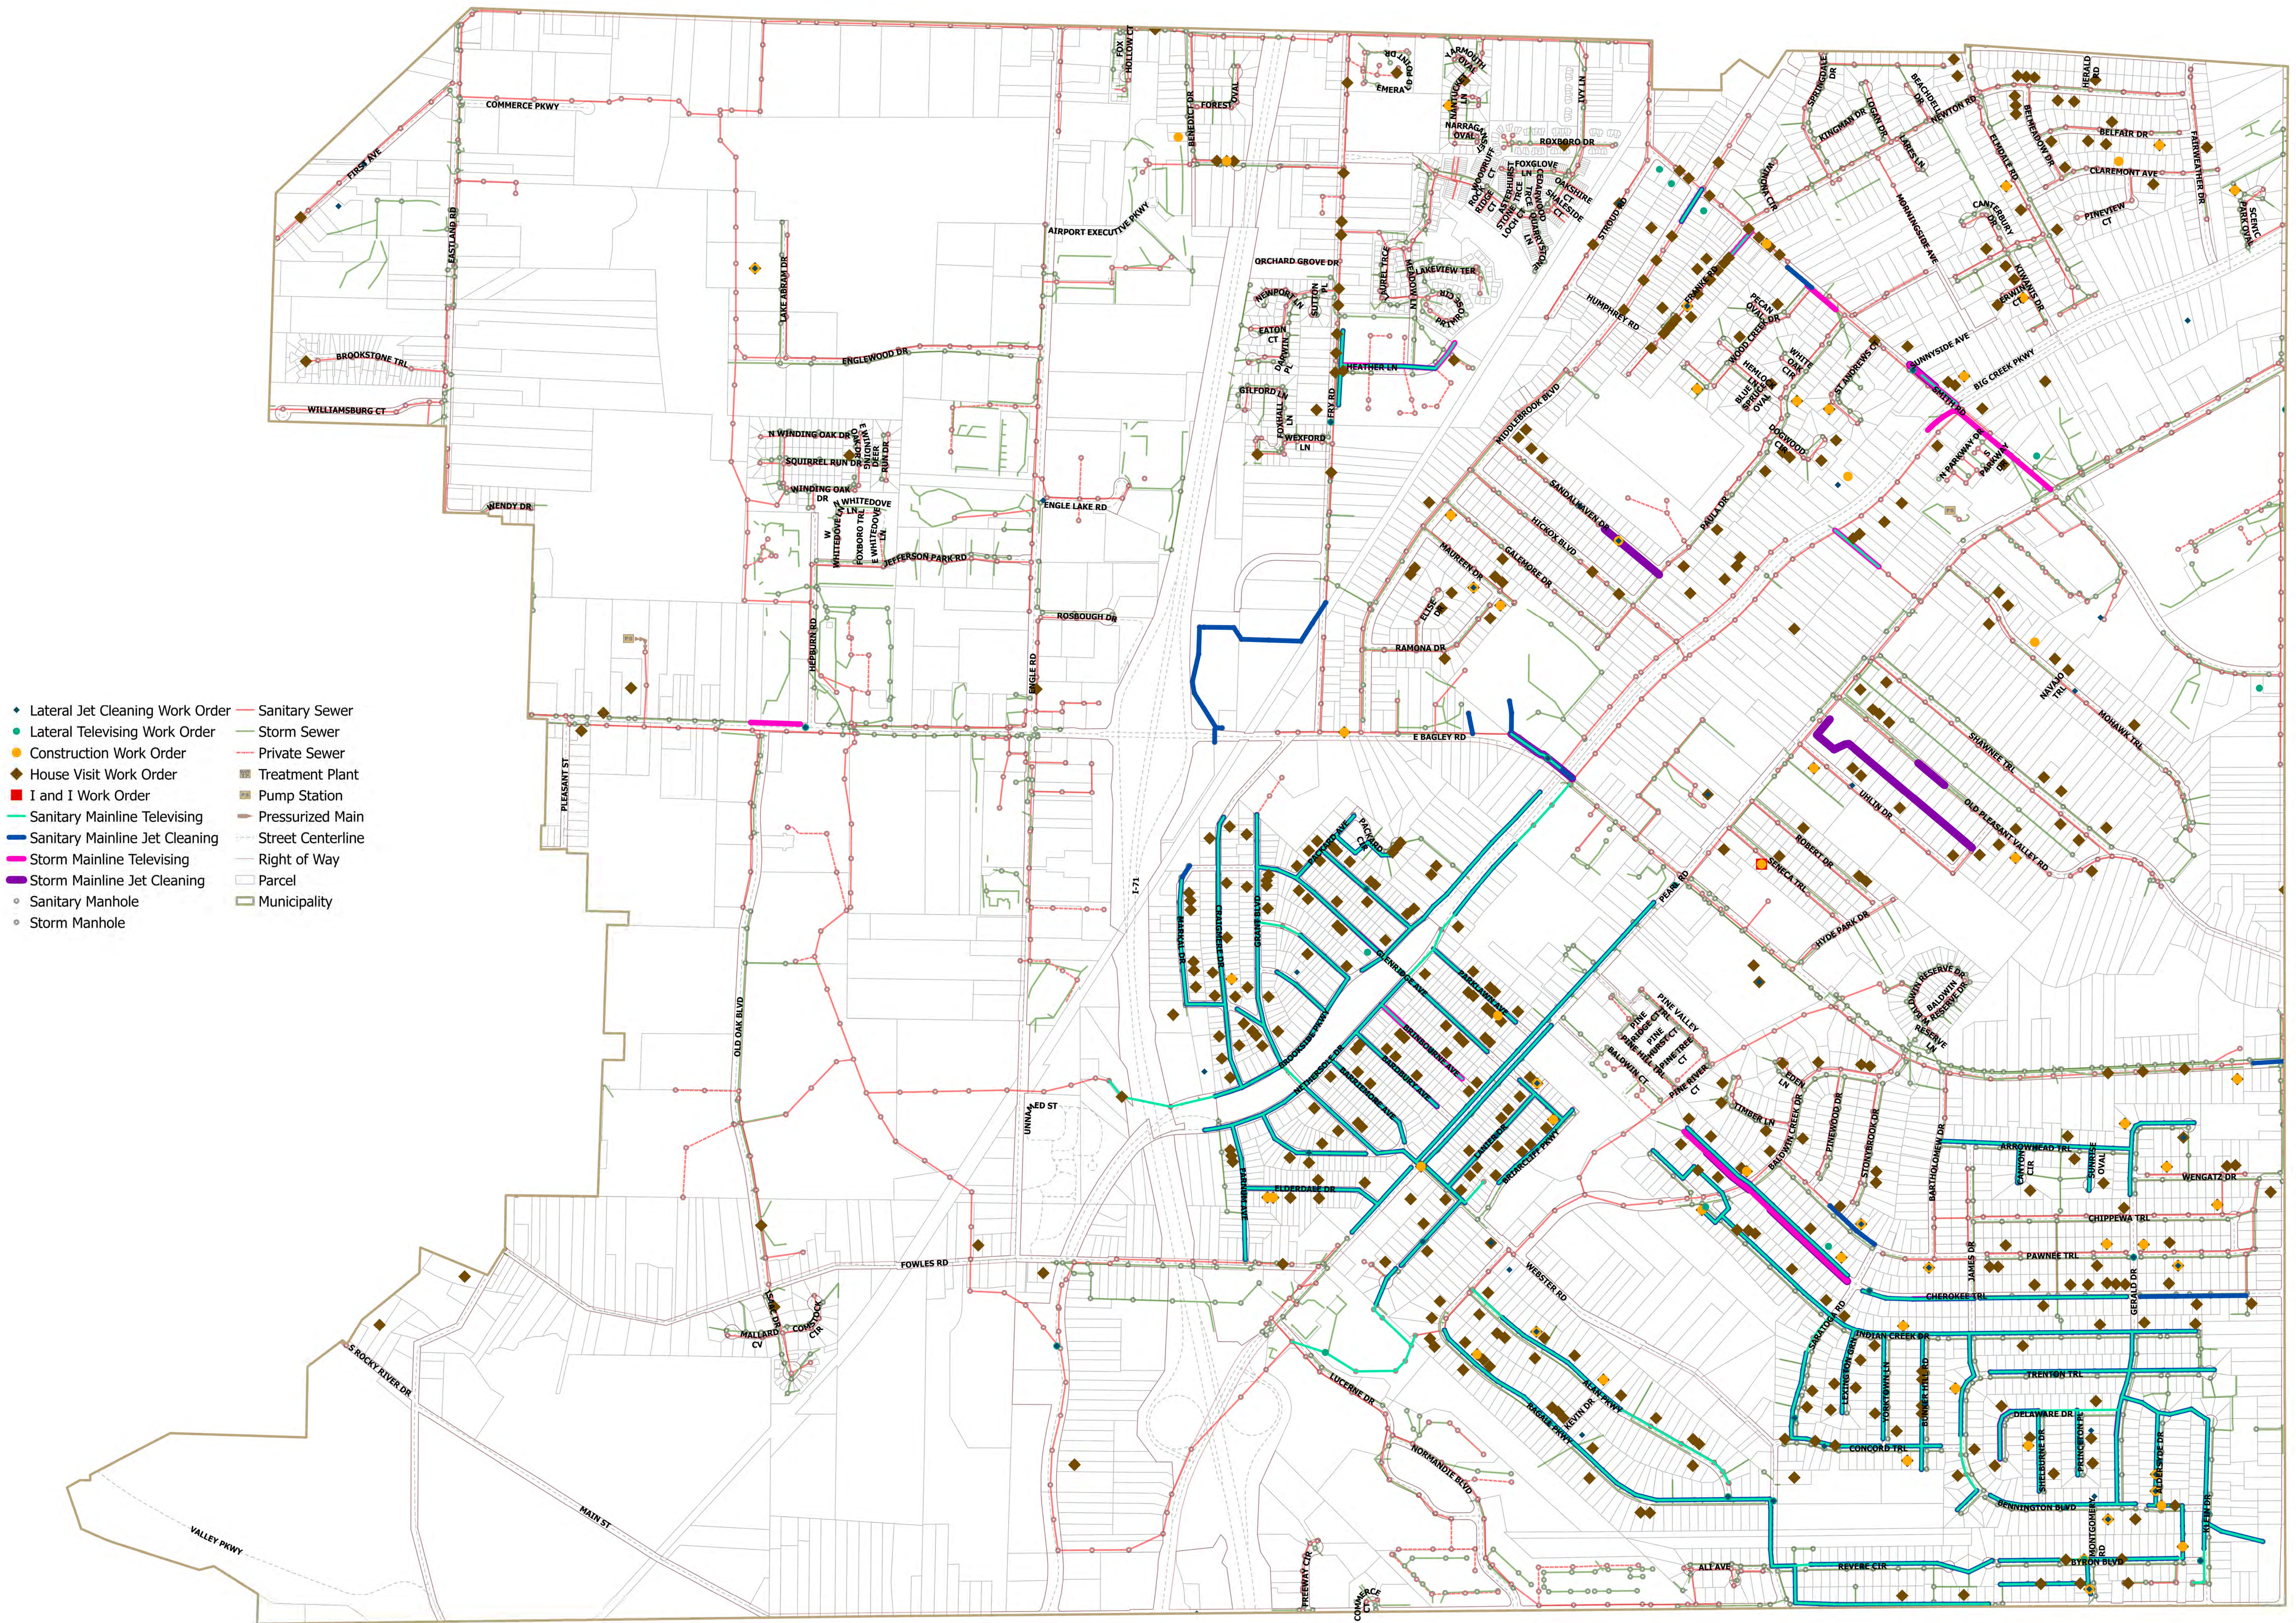

Middleburg Heights

2022 Sewer Maintenance History

- ◆ Lateral Jet Cleaning Work Order
- Lateral Telescoping Work Order
- Construction Work Order
- ◆ House Visit Work Order
- I and I Work Order
- Sanitary Mainline Telescoping
- Sanitary Mainline Jet Cleaning
- Storm Mainline Telescoping
- Storm Mainline Jet Cleaning
- Sanitary Manhole
- Storm Manhole
- Sanitary Sewer
- Storm Sewer
- Private Sewer
- Treatment Plant
- Pump Station
- Pressurized Main
- Street Centerline
- Right of Way
- Parcel
- Municipality

Note: Mainlines may have been Jet Cleaned or Telescoped multiple times, though symbolized only once. Address records may be under-represented. This map is for general review purposes only; no warranties, expressed or implied, concerning the accuracy, reliability, or suitability of this data have been made. The source of the data shown should be contacted for any official records. The information displayed is current as of 12/31/2022.