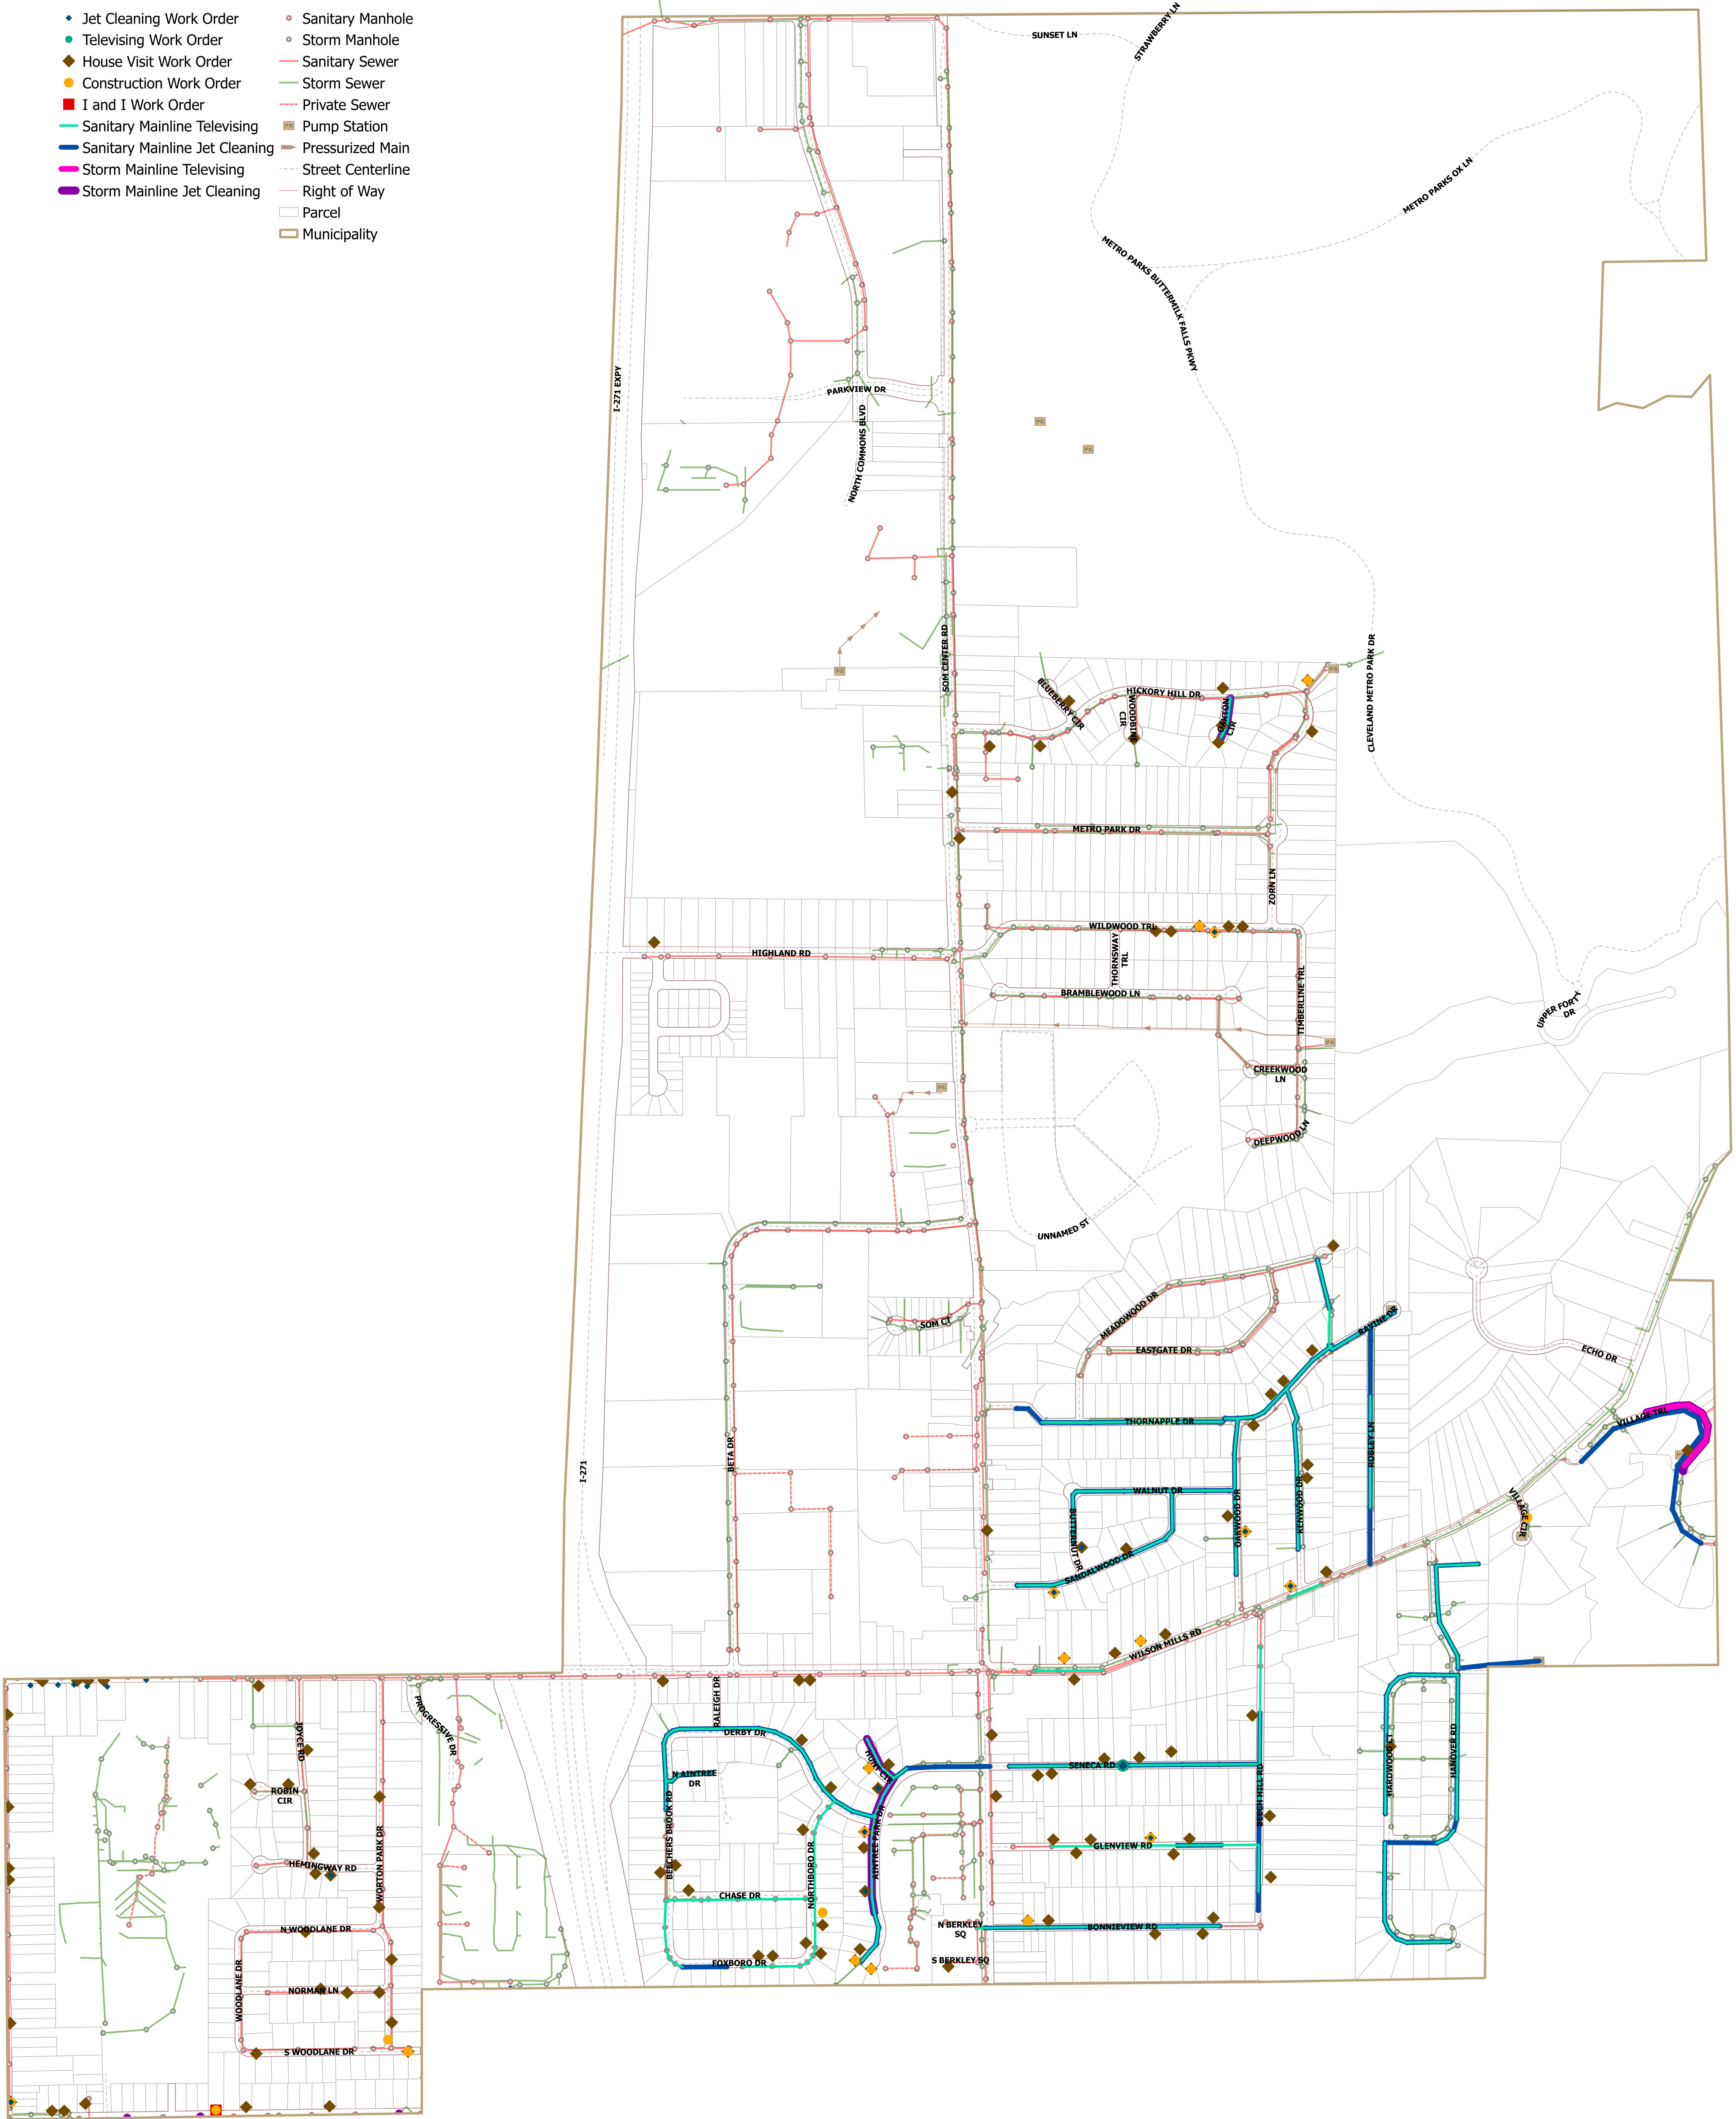

Mayfield

2023 Sewer Maintenance History

- ◆ Jet Cleaning Work Order
- Televising Work Order
- ◆ House Visit Work Order
- Construction Work Order
- I and I Work Order
- Sanitary Mainline Televising
- Sanitary Mainline Jet Cleaning
- Storm Mainline Televising
- Storm Mainline Jet Cleaning
- Sanitary Manhole
- Storm Manhole
- Sanitary Sewer
- Storm Sewer
- Private Sewer
- Pump Station
- Pressurized Main
- Street Centerline
- Right of Way
- Parcel
- Municipality

Note: Mainlines may have been Jet Cleaned or Televised multiple times, though symbolized only once. Address records may be under-represented. This map is for general review purposes only; no warranties, expressed or implied, concerning the accuracy, reliability, or suitability of this data have been made. The source of the data shown should be contacted for any official records. The information displayed is current as of 12/31/2023.